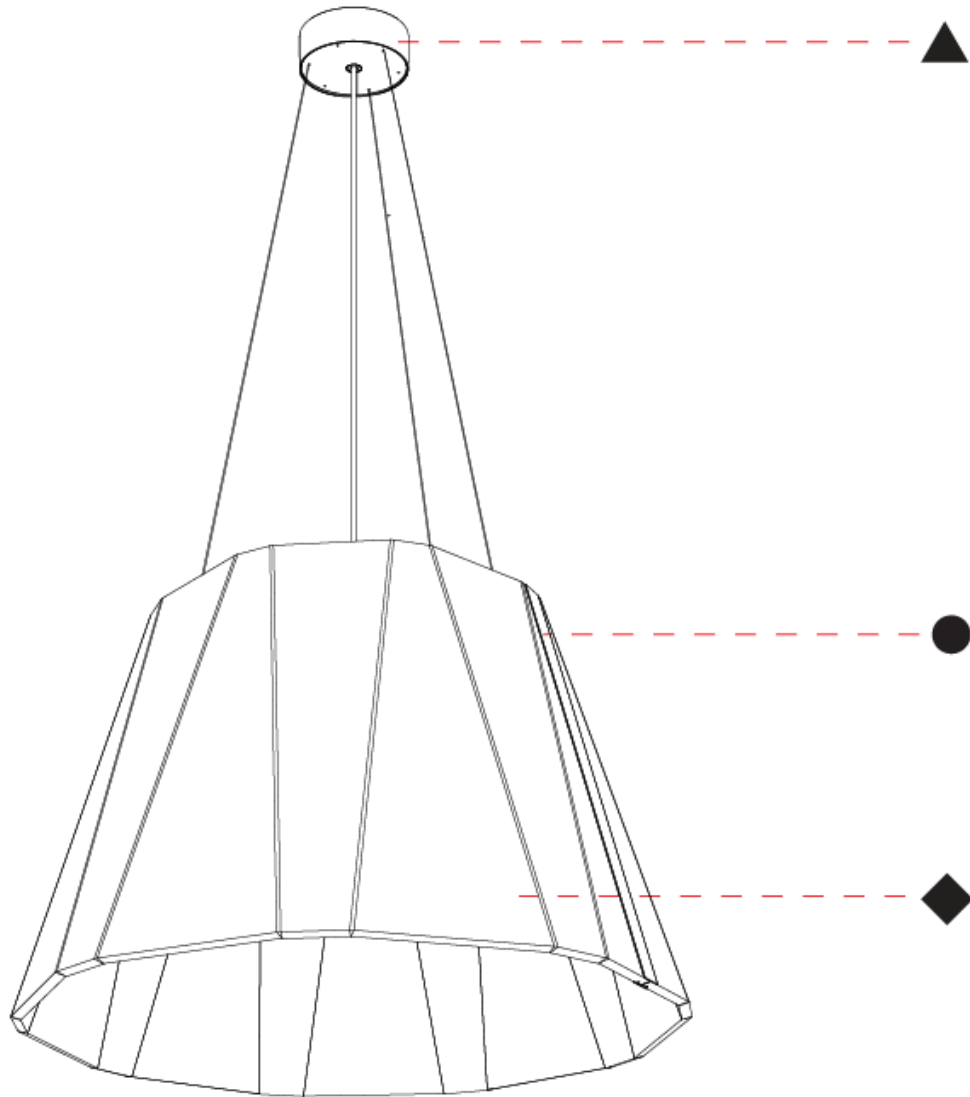

A3001053-

PROJECT

TYPE

SPECIFIER

QUANTITY

DATE

A