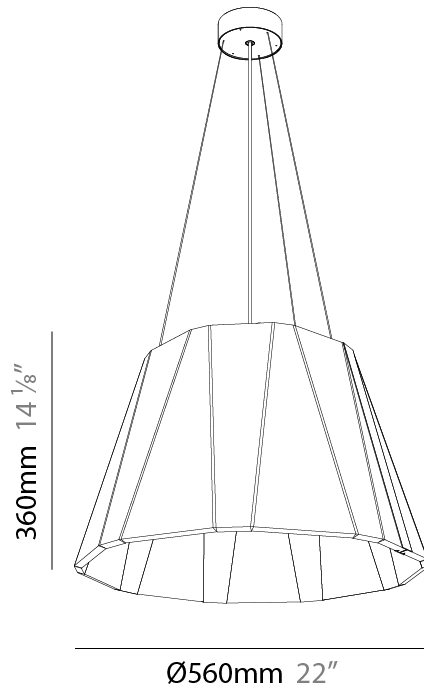

PHYSICAL

Shape: Cone
Diameter (mm): 560
Diameter (in): 22 1/8
Height (mm): 360
Height (in): 14 3/16
Weight (kg): 4.0

Diffuser: [Clear / Microprism / Clear Microprism](#)
Fixture Finish: [SSR / BKV / CWI / CRY / HAB / UFT / ITA / RUA / FTG / MYG / LOD / PUS / FRO / FUP / KIA / POP / BLS / SPG / MEY / GOH / CHC / COM / ABZ / JAG / OBR / MOS / ROR](#)
Holder Finish: [SSR / BKV / CWI / CRY / HAB / LAG / UFT / ITA / RUA / RUR / MIC / FTG / MYG / TWT / LOD / PUS / FRO / FUP / KIA / POP / BLS / SPG / MEY / GOH / GUM / CHC / COM / ABZ / JAG](#)
Acoustic Finish: [SFW / CYW / SEE / SYN / MTS / PMB / TTN / CYB / STO / DPE / BES / SHB / ARE / ANE / VRD / CRF](#)
Fixture Material: Acoustic
Primary Material: Acoustic
Cable Details: [2000mm/78 3/4" or 6000mm/236 1/4" Cable, - Black, Orange, Red, Transparent and White](#)

ELECTRICAL

Lamp Type: LED
Input Wattage (W): 26
Total Output Wattage (W): 23.6
Dimming: [Non-dimmable / MATTER Dimming](#)
Driver Included: Yes
Driver Location: Integrated
Driver Type: Constant Current - Universal
Driver Class: Class 2
Input Voltage (V): 120 - 277
Upon Request: [0-10V Dimming / Phase Dimming / DALI Dimming](#)

LED

Color Temperature (°K): [2700 / 3000 / 3500 / 4000](#)
Max. Delivered Lumen (lm): Max 3555
CRI: >90 CRI
Lamp Life (hrs): 50000

OPTICAL

RATINGS AND CERTIFICATIONS

Certified By: Certified for North American Standards
IP rating: IP20