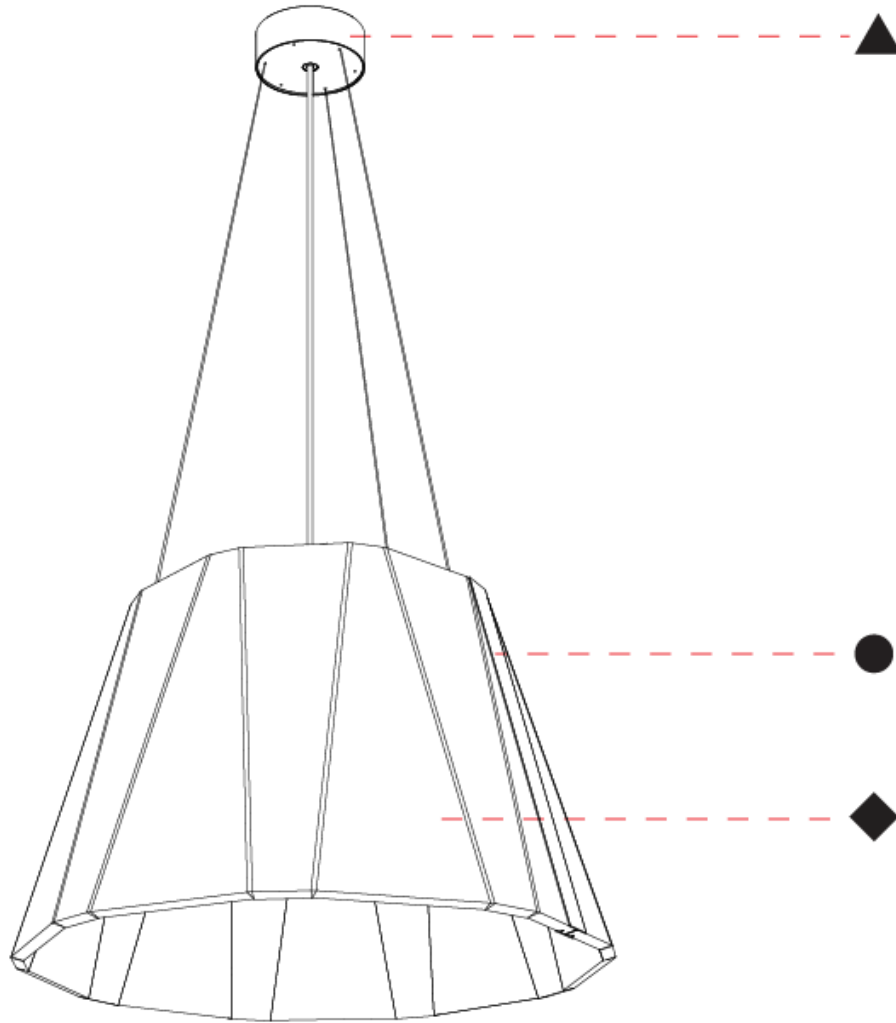

A3001051-

PROJECT	_____
TYPE	_____
SPECIFIER	_____
QUANTITY	_____
DATE	_____

A