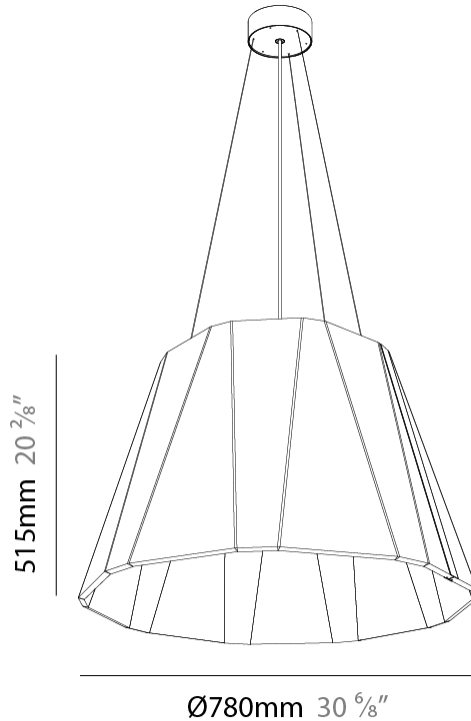

PHYSICAL

Shape: Cone
Diameter (mm): 780
Diameter (in): 30 ¹¹/₁₆
Height (mm): 515
Height (in): 20 ¹/₄
Weight (kg): 8.0

Diffuser: [Clear / Microprism / Clear Microprism](#)
Fixture Finish: [SSR / BKV / CWI / CRY / HAB / UFT / ITA / RUA / FTG / MYG / LOD / PUS / FRO / FUP / KIA / POP / BLS / SPG / MEY / GOH / CHC / COM / ABZ / JAG / OBR / MOS / ROR](#)
Holder Finish: [SSR / BKV / CWI / CRY / HAB / LAG / UFT / ITA / RUA / RUR / MIC / FTG / MYG / TWT / LOD / PUS / FRO / FUP / KIA / POP / BLS / SPG / MEY / GOH / GUM / CHC / COM / ABZ / JAG](#)
Acoustic Finish: [SFW / CYW / SEE / SYN / MTS / PMB / TTN / CYB / STO / DPE / BES / SHB / ARE / ANE / VRD / CRF](#)
Fixture Material: Acoustic
Primary Material: Acoustic
Cable Details: 2000mm/78 3/4" or 6000mm/236 1/4" Cable, - Black, Orange, Red, Transparent and White

ELECTRICAL

Lamp Type: LED
Input Wattage (W): 53
Total Output Wattage (W): 48.2
Dimming: [Non-dimmable / MATTER Dimming](#)
Driver Included: Yes
Driver Location: Integrated
Driver Type: Constant Current - Universal
Driver Class: Class 2
Input Voltage (V): 120 - 277
Upon Request: [0-10V Dimming / Phase Dimming / DALI Dimming](#)

LED

Color Temperature (°K): [2700 / 3000 / 3500 / 4000](#)
Max. Delivered Lumen (lm): Max 7350
CRI: >90 CRI
Lamp Life (hrs): 50000

OPTICAL

RATINGS AND CERTIFICATIONS

Certified By: Certified for North American Standards
IP rating: IP20