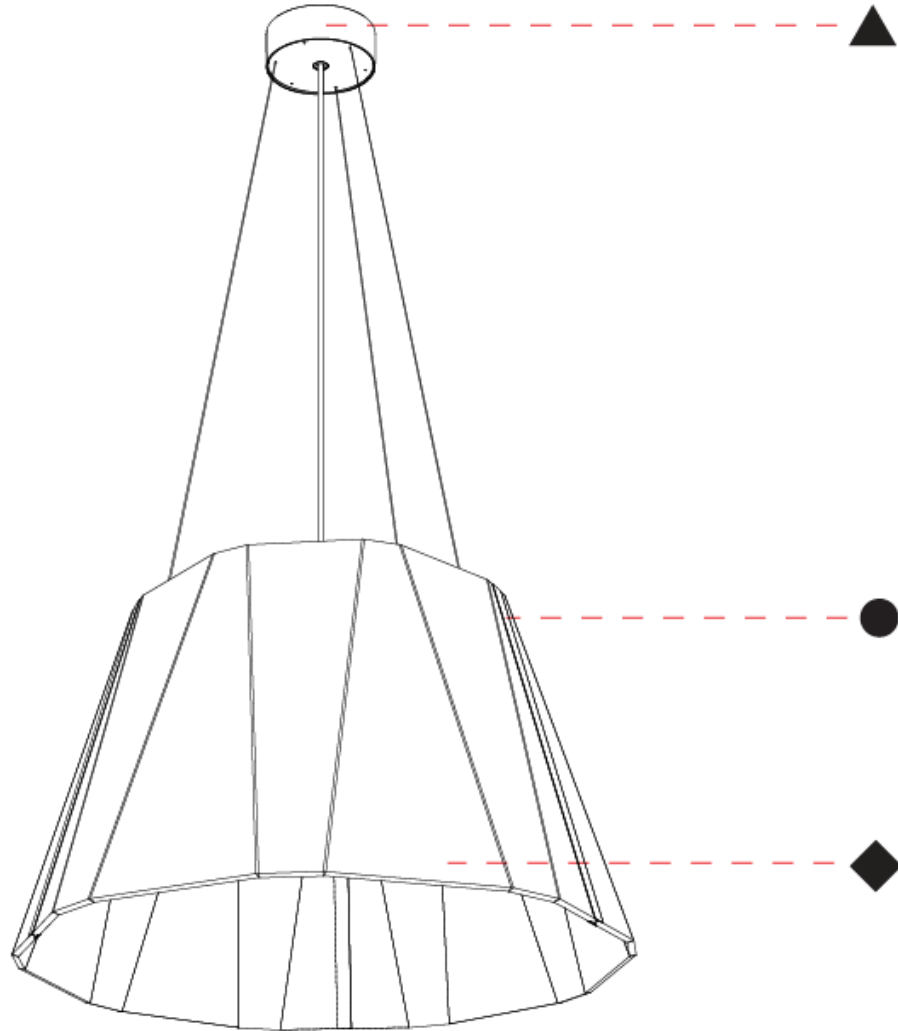

A3001055-

PROJECT	_____
TYPE	_____
SPECIFIER	_____
QUANTITY	_____
DATE	_____

A