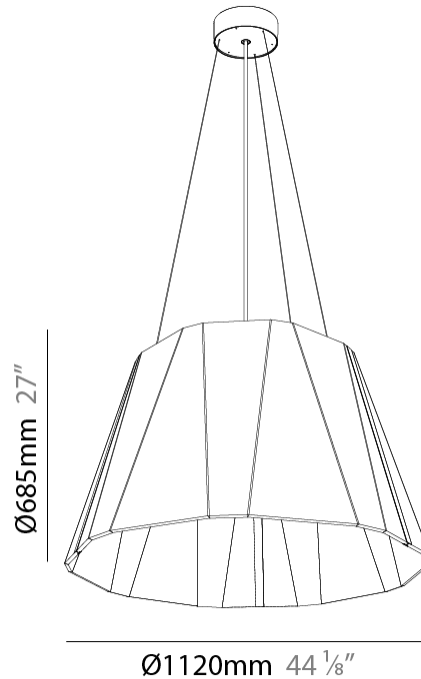

PHYSICAL

Shape: Cone
Diameter (mm): 1120
Diameter (in): 44 1/8
Height (mm): 685
Height (in): 27
Weight (kg): 14.5
Diffuser: Clear / Microprism / Clear Microprism
Fixture Finish: SSR / BKV / CWI / CRY / HAB / UFT / ITA / RUA / FTG / MYG / LOD / PUS / FRO / FUP / KIA / POP / BLS / SPG / MEY / GOH / CHC / COM / ABZ / JAG / OBR / MOS / ROR
Holder Finish: SSR / BKV / CWI / CRY / HAB / LAG / UFT / ITA / RUA / RUR / MIC / FTG / MYG / TWT / LOD / PUS / FRO / FUP / KIA / POP / BLS / SPG / MEY / GOH / GUM / CHC / COM / ABZ / JAG
Acoustic Finish: SFW / CYW / SEE / SYN / MTS / PMB / TTN / CYB / STO / DPE / BES / SHB / ARE / ANE / VRD / CRF
Fixture Material: Acoustic
Primary Material: Acoustic
Cable Details: 2000mm/78 3/4" or 6000mm/236 1/4" Cable, - Black, Orange, Red, Transparent and White

ELECTRICAL

Lamp Type: LED
Input Wattage (W): 89
Total Output Wattage (W): 80.9
Dimming: Non-dimmable / MATTER Dimming
Driver Included: Yes
Driver Location: Integrated
Driver Type: Constant Current - Universal
Driver Class: Class 2
Input Voltage (V): 120 - 277
Upon Request: 0-10V Dimming / Phase Dimming / DALI Dimming

LED

Color Temperature (°K): 2700 / 3000 / 3500 / 4000
Max. Delivered Lumen (lm): Max 12252
CRI: >90 CRI
Lamp Life (hrs): 50000

OPTICAL

RATINGS AND CERTIFICATIONS

Certified By: Certified for North American Standards
IP rating: IP20