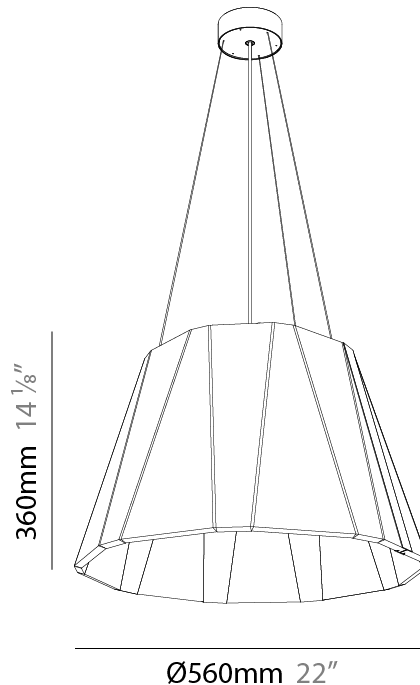

PHYSICAL

Shape: Cone
Diameter (mm): 560
Diameter (in): 22 1/8
Height (mm): 360
Height (in): 14 3/16
Weight (kg): 4.0

Diffuser: [Clear / Microprism / Clear Microprism](#)
Fixture Finish: [SSR / BKV / CWI / CRY / HAB / UFT / ITA / RUA / FTG / MYG / LOD / PUS / FRO / FUP / KIA / POP / BLS / SPG / MEY / GOH / CHC / COM / ABZ / JAG / OBR / MOS / ROR](#)
Holder Finish: [SSR / BKV / CWI / CRY / HAB / LAG / UFT / ITA / RUA / RUR / MIC / FTG / MYG / TWT / LOD / PUS / FRO / FUP / KIA / POP / BLS / SPG / MEY / GOH / GUM / CHC / COM / ABZ / JAG](#)
Acoustic Finish: [SFW / CYW / SEE / SYN / MTS / PMB / TTN / CYB / STO / DPE / BES / SHB / ARE / ANE / VRD / CRF](#)
Fixture Material: Acoustic
Primary Material: Acoustic
Cable Details: [2000mm/78 3/4" or 6000mm/236 1/4" Cable, - Black, Orange, Red, Transparent and White](#)

ELECTRICAL

Lamp Type: LED
Input Wattage (W): 26
Total Output Wattage (W): 23.6
Dimming: [Tri-Mode (Non-Dimming and Phase Dimming (120Vac only) and 0-10V Dimming)](#)
Driver Included: Yes
Driver Location: Integrated
Driver Type: Constant Current - Universal
Driver Class: Class 2
Input Voltage (V): 120 - 277
Upon Request: [MATTER Dimming / DALI Dimming (Remote)](#)

LED

Color Temperature (°K): [2700 / 3000 / 3500 / 4000](#)
Max. Delivered Lumen (lm): Max 3555
CRI: >90 CRI
Lamp Life (hrs): 50000

OPTICAL

RATINGS AND CERTIFICATIONS

Certified By: Certified for North American Standards
IP rating: IP20