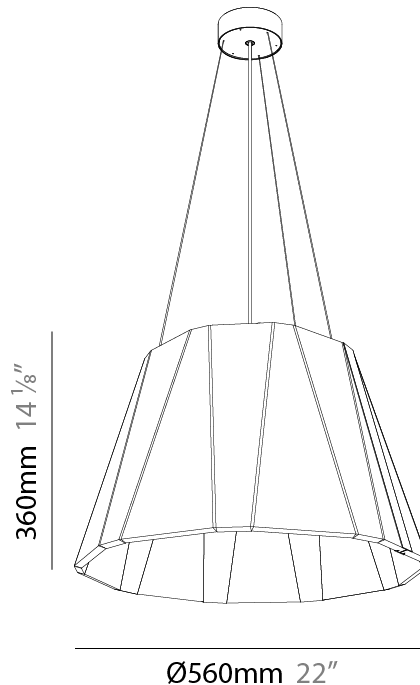

PHYSICAL

Shape: Cone
Diameter (mm): 560
Diameter (in): 22 1/8
Height (mm): 360
Height (in): 14 1/8
Weight (kg): 4.0

Diffuser: [Clear / Microprism / Clear Microprism](#)
Fixture Finish: [SSR / BKV / CWI / CRY / HAB / UFT / ITA / RUA / FTG / MYG / LOD / PUS / FRO / FUP / KIA / POP / BLS / SPG / MEY / GOH / CHC / COM / ABZ / JAG / OBR / MOS / ROR](#)
Holder Finish: [SSR / BKV / CWI / CRY / HAB / LAG / UFT / ITA / RUA / RUR / MIC / FTG / MYG / TWT / LOD / PUS / FRO / FUP / KIA / POP / BLS / SPG / MEY / GOH / GUM / CHC / COM / ABZ / JAG](#)
Acoustic Finish: [SFW / CYW / SEE / SYN / MTS / PMB / TTN / CYB / STO / DPE / BES / SHB / ARE / ANE / VRD / CRF](#)
Fixture Material: Acoustic
Primary Material: Acoustic
Cable Details: [2000mm/78 3/4" or 6000mm/236 1/4" Cable, - Black, Orange, Red, Transparent and White](#)

ELECTRICAL

Lamp Type: LED
Input Wattage (W): 26
Total Output Wattage (W): 23.6
Dimming: [Tri-Mode (Non-Dimming and Phase Dimming (120Vac only) and 0-10V Dimming)](#)
Driver Included: Yes
Driver Location: Integrated
Driver Type: Constant Current - Universal
Driver Class: Class 2
Input Voltage (V): 120 - 277
Constant Current (MA): 700mA
Upon Request: [MATTER Dimming / DALI Dimming (Remote)](#)

LED

Color Temperature (°K): [2700 / 3000 / 3500 / 4000](#)
Max. Delivered Lumen (lm): Max 3555
CRI: >90 CRI
Lamp Life (hrs): 50000

OPTICAL

RATINGS AND CERTIFICATIONS

Certified By: Certified for North American Standards
IP rating: IP20