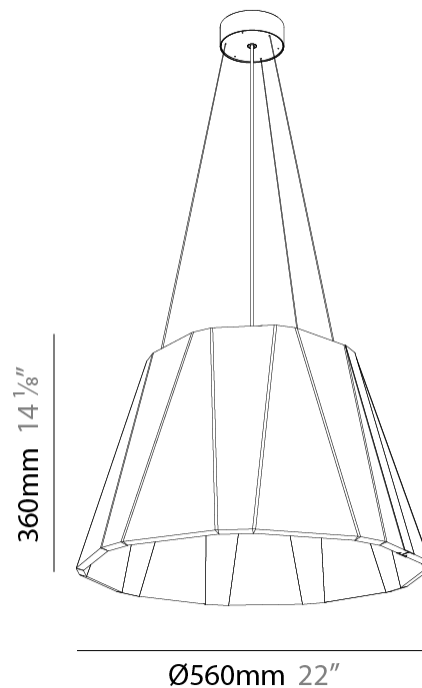

PHYSICAL

Shape: Cone
Diameter (mm): 560
Diameter (in): 22 1/8
Height (mm): 360
Height (in): 14 3/16
Weight (kg): 4.0

Diffuser: [Clear / Microprism / Clear Microprism](#)
Fixture Finish: [SSR / BKV / CWI / CRY / HAB / UFT / ITA / RUA / FTG / MYG / LOD / PUS / FRO / FUP / KIA / POP / BLS / SPG / MEY / GOH / CHC / COM / ABZ / JAG / OBR / MOS / ROR](#)
Holder Finish: [SSR / BKV / CWI / CRY / HAB / LAG / UFT / ITA / RUA / RUR / MIC / FTG / MYG / TWT / LOD / PUS / FRO / FUP / KIA / POP / BLS / SPG / MEY / GOH / GUM / CHC / COM / ABZ / JAG](#)
Acoustic Finish: [SFW / CYW / SEE / SYN / MTS / PMB / TTN / CYB / STO / DPE / BES / SHB / ARE / ANE / VRD / CRF](#)
Fixture Material: Acoustic
Primary Material: Acoustic
Cable Details: [2000mm/78 3/4" or 6000mm/236 1/4" Cable, - Black, Orange, Red, Transparent and White](#)

ELECTRICAL

Lamp Type: LED
Input Wattage (W): 34
Total Output Wattage (W): 30.9
Dimming: Tri-Mode (Non-Dimming and Phase Dimming (120Vac only) and 0-10V Dimming)
Driver Included: Yes
Driver Location: Integrated
Driver Type: Constant Current - Universal
Driver Class: Class 2
Input Voltage (V): 120 - 277
Constant Current (MA): 700mA & 350mA
Upon Request: [MATTER Dimming / DALI Dimming (Remote)](#)

LED

Color Temperature (°K): [2700 / 3000 / 3500 / 4000](#)
Max. Delivered Lumen (lm): Max 4654
CRI: >90 CRI
Lamp Life (hrs): 50000

OPTICAL

RATINGS AND CERTIFICATIONS
Certified By: Certified for North American Standards
IP rating: IP20