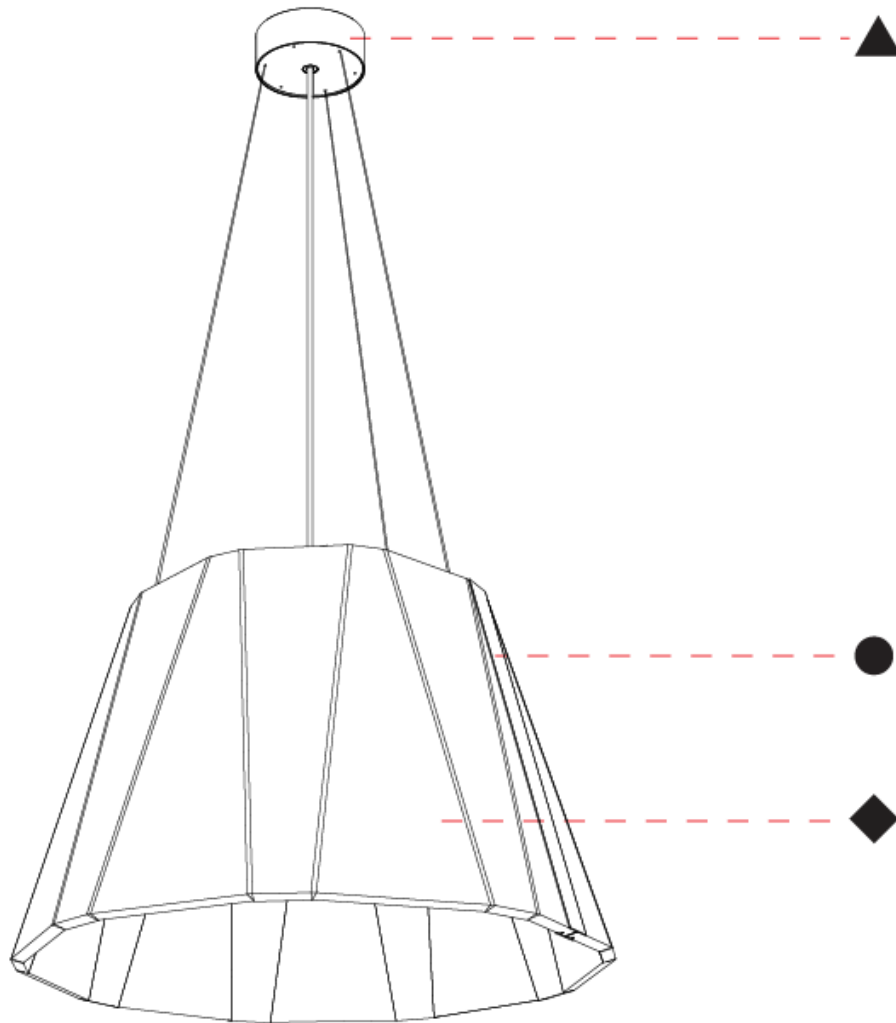

A3001051-

PROJECT	_____
TYPE	_____
SPECIFIER	_____
QUANTITY	_____
DATE	_____

A