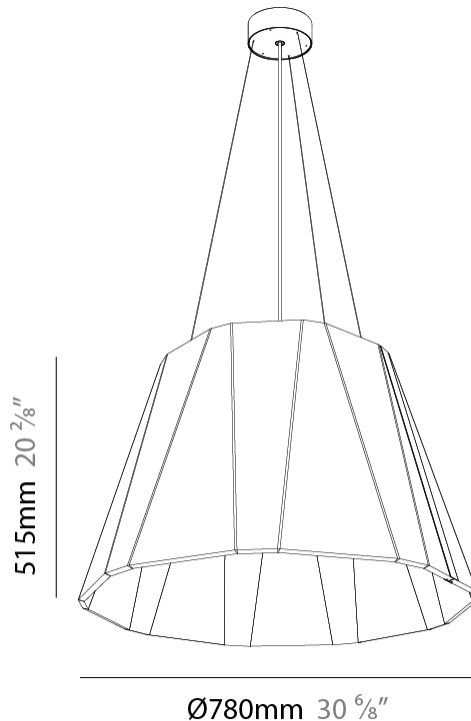

PHYSICAL

Shape: Cone
Diameter (mm): 780
Diameter (in): 30 ¹¹/₁₆
Height (mm): 515
Height (in): 20 ¹/₄
Weight (kg): 8.0

Diffuser: [Clear / Microprism / Clear Microprism](#)
Fixture Finish: [SSR / BKV / CWI / CRY / HAB / UFT / ITA / RUA / FTG / MYG / LOD / PUS / FRO / FUP / KIA / POP / BLS / SPG / MEY / GOH / CHC / COM / ABZ / JAG / OBR / MOS / ROR](#)
Holder Finish: [SSR / BKV / CWI / CRY / HAB / LAG / UFT / ITA / RUA / RUR / MIC / FTG / MYG / TWT / LOD / PUS / FRO / FUP / KIA / POP / BLS / SPG / MEY / GOH / GUM / CHC / COM / ABZ / JAG](#)
Acoustic Finish: [SFW / CYW / SEE / SYN / MTS / PMB / TTN / CYB / STO / DPE / BES / SHB / ARE / ANE / VRD / CRF](#)
Fixture Material: Acoustic
Primary Material: Acoustic
Cable Details: 2000mm/78 3/4" or 6000mm/236 1/4" Cable, - Black, Orange, Red, Transparent and White

ELECTRICAL

Lamp Type: LED
Input Wattage (W): 53
Total Output Wattage (W): 48.2
Dimming: Tri-Mode (Non-Dimming and Phase Dimming (120Vac only) and 0-10V Dimming)
Driver Included: Yes
Driver Location: Integrated
Driver Type: Constant Current - Universal
Driver Class: Class 2
Input Voltage (V): 120 - 277
Upon Request: MATTER Dimming / DALI Dimming (Remote)

LED

Color Temperature (°K): [2700 / 3000 / 3500 / 4000](#)
Max. Delivered Lumen (lm): Max 7350
CRI: >90 CRI
Lamp Life (hrs): 50000

OPTICAL

RATINGS AND CERTIFICATIONS

Certified By: Certified for North American Standards
IP rating: IP20