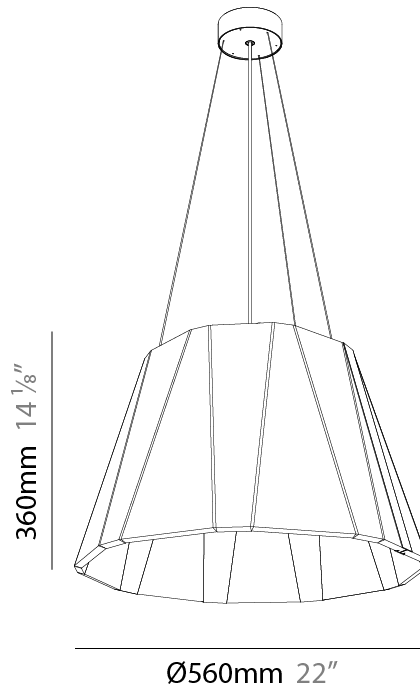

PHYSICAL

Shape: Cone
Diameter (mm): 560
Diameter (in): 22 1/8
Height (mm): 360
Height (in): 14 3/16
Weight (kg): 4.0

Diffuser: [Clear / Microprism / Clear Microprism](#)
Fixture Finish: [SSR / BKV / CWI / CRY / HAB / UFT / ITA / RUA / FTG / MYG / LOD / PUS / FRO / FUP / KIA / POP / BLS / SPG / MEY / GOH / CHC / COM / ABZ / JAG / OBR / MOS / ROR](#)
Holder Finish: [SSR / BKV / CWI / CRY / HAB / LAG / UFT / ITA / RUA / RUR / MIC / FTG / MYG / TWT / LOD / PUS / FRO / FUP / KIA / POP / BLS / SPG / MEY / GOH / GUM / CHC / COM / ABZ / JAG](#)
Acoustic Finish: [SFW / CYW / SEE / SYN / MTS / PMB / TTN / CYB / STO / DPE / BES / SHB / ARE / ANE / VRD / CRF](#)
Fixture Material: Acoustic
Primary Material: Acoustic
Cable Details: [2000mm/78 3/4" or 6000mm/236 1/4" Cable, - Black, Orange, Red, Transparent and White](#)

ELECTRICAL

Lamp Type: LED
Input Wattage (W): 26
Total Output Wattage (W): 23.6
Dimming: Tri-Mode (Non-Dimming and Phase Dimming (120Vac only) and 0-10V Dimming)
Driver Included: Yes
Driver Location: Integrated
Driver Type: Constant Current - Universal
Driver Class: Class 2
Input Voltage (V): 120 - 277
Upon Request: [MATTER Dimming / DALI Dimming (Remote)](#)

LED

Color Temperature (°K): [2700 / 3000 / 3500 / 4000](#)
Max. Delivered Lumen (lm): Max 3555
CRI: >90 CRI
Lamp Life (hrs): 50000

OPTICAL

RATINGS AND CERTIFICATIONS

Certified By: Certified for North American Standards
IP rating: IP20