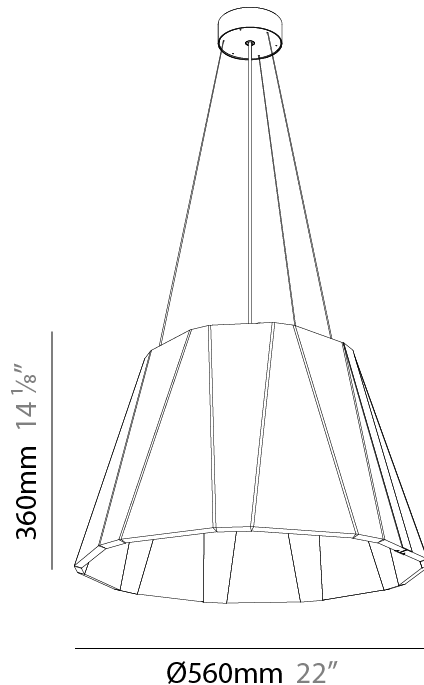

PHYSICAL

Shape: Cone
Diameter (mm): 560
Diameter (in): 22 1/8
Height (mm): 360
Height (in): 14 3/16
Weight (kg): 4.0

Diffuser: [Clear / Microprism / Clear Microprism](#)
Fixture Finish: [SSR / BKV / CWI / CRY / HAB / UFT / ITA / RUA / FTG / MYG / LOD / PUS / FRO / FUP / KIA / POP / BLS / SPG / MEY / GOH / CHC / COM / ABZ / JAG / OBR / MOS / ROR](#)
Holder Finish: [SSR / BKV / CWI / CRY / HAB / LAG / UFT / ITA / RUA / RUR / MIC / FTG / MYG / TWT / LOD / PUS / FRO / FUP / KIA / POP / BLS / SPG / MEY / GOH / GUM / CHC / COM / ABZ / JAG](#)
Acoustic Finish: [SFW / CYW / SEE / SYN / MTS / PMB / TTN / CYB / STO / DPE / BES / SHB / ARE / ANE / VRD / CRF](#)
Fixture Material: Acoustic
Primary Material: Acoustic
Cable Details: [2000mm/78 3/4" or 6000mm/236 1/4" Cable, - Black, Orange, Red, Transparent and White](#)

ELECTRICAL

Lamp Type: LED
Input Wattage (W): 26
Total Output Wattage (W): 23.6
Dimming: Tri-Mode (Non-Dimming and Phase Dimming (120Vac only) and 0-10V Dimming)
Driver Included: Yes
Driver Location: Integrated
Driver Type: Constant Current - Universal
Driver Class: Class 2
Input Voltage (V): 120 - 277
Upon Request: [MATTER Dimming / DALI Dimming (Remote)](#)

LED

Color Temperature (°K): [2700 / 3000 / 3500 / 4000](#)
Max. Delivered Lumen (lm): Max 3555
CRI: >90 CRI
Lamp Life (hrs): 50000

OPTICAL

RATINGS AND CERTIFICATIONS

Certified By: Certified for North American Standards
IP rating: IP20