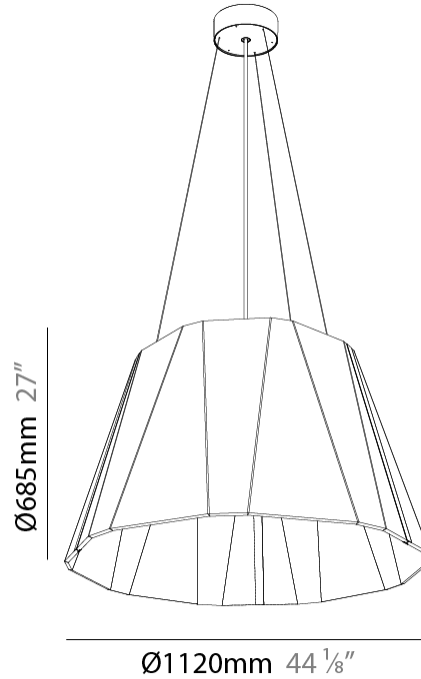

PHYSICAL

Shape: Cone
Diameter (mm): 1120
Diameter (in): 44 1/8
Height (mm): 685
Height (in): 27
Weight (kg): 14.5
Diffuser: Clear / Microprism / Clear Microprism
Fixture Finish: SSR / BKV / CWI / CRY / HAB / UFT / ITA / RUA / FTG / MYG / LOD / PUS / FRO / FUP / KIA / POP / BLS / SPG / MEY / GOH / CHC / COM / ABZ / JAG / OBR / MOS / ROR
Holder Finish: SSR / BKV / CWI / CRY / HAB / LAG / UFT / ITA / RUA / RUR / MIC / FTG / MYG / TWT / LOD / PUS / FRO / FUP / KIA / POP / BLS / SPG / MEY / GOH / GUM / CHC / COM / ABZ / JAG
Acoustic Finish: SFW / CYW / SEE / SYN / MTS / PMB / TTN / CYB / STO / DPE / BES / SHB / ARE / ANE / VRD / CRF
Fixture Material: Acoustic
Primary Material: Acoustic
Cable Details: 2000mm/78 3/4" or 6000mm/236 1/4" Cable, - Black, Orange, Red, Transparent and White

ELECTRICAL

Lamp Type: LED
Input Wattage (W): 89
Total Output Wattage (W): 80.9
Dimming: Tri-Mode (Non-Dimming and Phase Dimming (120Vac only) and 0-10V Dimming)
Driver Included: Yes
Driver Location: Integrated
Driver Type: Constant Current - Universal
Driver Class: Class 2
Input Voltage (V): 120 - 277
Upon Request: MATTER Dimming / DALI Dimming (Remote)

LED

Color Temperature (°K): 2700 / 3000 / 3500 / 4000
Max. Delivered Lumen (lm): Max 12252
CRI: >90 CRI
Lamp Life (hrs): 50000

OPTICAL

RATINGS AND CERTIFICATIONS

Certified By: Certified for North American Standards
IP rating: IP20