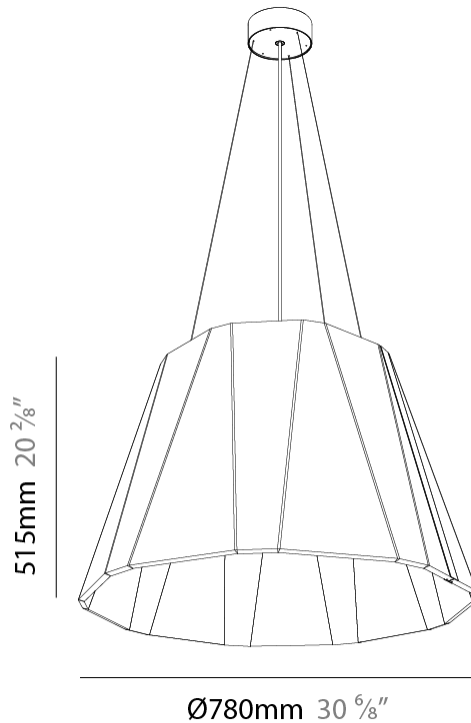

PHYSICAL

Shape: Cone
Diameter (mm): 780
Diameter (in): 30 ¹¹/₁₆
Height (mm): 515
Height (in): 20 ¹/₄
Weight (kg): 8.0

Diffuser: [Clear / Microprism / Clear Microprism](#)
Fixture Finish: [SSR / BKV / CWI / CRY / HAB / UFT / ITA / RUA / FTG / MYG / LOD / PUS / FRO / FUP / KIA / POP / BLS / SPG / MEY / GOH / CHC / COM / ABZ / JAG / OBR / MOS / ROR](#)
Holder Finish: [SSR / BKV / CWI / CRY / HAB / LAG / UFT / ITA / RUA / RUR / MIC / FTG / MYG / TWT / LOD / PUS / FRO / FUP / KIA / POP / BLS / SPG / MEY / GOH / GUM / CHC / COM / ABZ / JAG](#)
Acoustic Finish: [SFW / CYW / SEE / SYN / MTS / PMB / TTN / CYB / STO / DPE / BES / SHB / ARE / ANE / VRD / CRF](#)
Fixture Material: Acoustic
Primary Material: Acoustic
Cable Details: [2000mm/78 3/4" or 6000mm/236 1/4" Cable, - Black, Orange, Red, Transparent and White](#)

ELECTRICAL

Lamp Type: LED
Input Wattage (W): 53
Total Output Wattage (W): 48.2
Dimming: Tri-Mode (Non-Dimming and Phase Dimming (120Vac only) and 0-10V Dimming)
Driver Included: Yes
Driver Location: Integrated
Driver Type: Constant Current - Universal
Driver Class: Class 2
Input Voltage (V): 120 - 277
Upon Request: [MATTER Dimming / DALI Dimming (Remote)](#)

LED

Color Temperature (°K): [2700 / 3000 / 3500 / 4000](#)
Max. Delivered Lumen (lm): Max 7350
CRI: >90 CRI
Lamp Life (hrs): 50000

OPTICAL

RATINGS AND CERTIFICATIONS

Certified By: Certified for North American Standards
IP rating: IP20