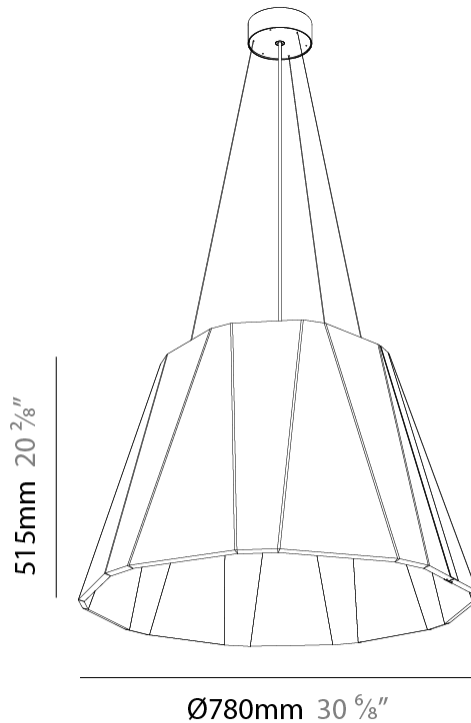

PHYSICAL

Shape: Cone
Diameter (mm): 780
Diameter (in): 30 ¹¹/₁₆
Height (mm): 515
Height (in): 20 ¹/₄
Weight (kg): 8.0

Diffuser: [Clear / Microprism / Clear Microprism](#)
Fixture Finish: [SSR / BKV / CWI / CRY / HAB / UFT / ITA / RUA / FTG / MYG / LOD / PUS / FRO / FUP / KIA / POP / BLS / SPG / MEY / GOH / CHC / COM / ABZ / JAG / OBR / MOS / ROR](#)
Holder Finish: [SSR / BKV / CWI / CRY / HAB / LAG / UFT / ITA / RUA / RUR / MIC / FTG / MYG / TWT / LOD / PUS / FRO / FUP / KIA / POP / BLS / SPG / MEY / GOH / GUM / CHC / COM / ABZ / JAG](#)
Acoustic Finish: [SFW / CYW / SEE / SYN / MTS / PMB / TTN / CYB / STO / DPE / BES / SHB / ARE / ANE / VRD / CRF](#)
Fixture Material: Acoustic
Primary Material: Acoustic
Cable Details: 2000mm/78 3/4" or 6000mm/236 1/4" Cable, - Black, Orange, Red, Transparent and White

ELECTRICAL

Lamp Type: LED
Input Wattage (W): 53
Total Output Wattage (W): 48.2
Dimming: Tri-Mode (Non-Dimming and Phase Dimming (120Vac only) and 0-10V Dimming)
Driver Included: Yes
Driver Location: Integrated
Driver Type: Constant Current - Universal
Driver Class: Class 2
Input Voltage (V): 120 - 277
Constant Current (MA): 700mA
Upon Request: MATTER Dimming / DALI Dimming (Remote)

LED

Color Temperature (°K): [2700 / 3000 / 3500 / 4000](#)
Max. Delivered Lumen (lm): Max 7350
CRI: >90 CRI
Lamp Life (hrs): 50000

OPTICAL

RATINGS AND CERTIFICATIONS
Certified By: Certified for North American Standards
IP rating: IP20