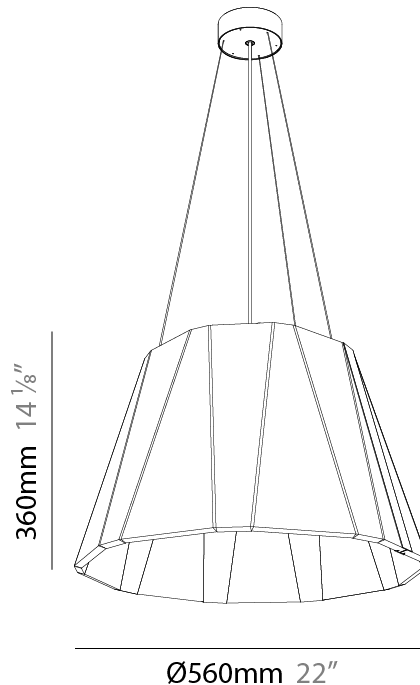

PHYSICAL

Shape: Cone
Diameter (mm): 560
Diameter (in): 22 1/8
Height (mm): 360
Height (in): 14 1/8
Weight (kg): 4.0

Diffuser: [Clear / Microprism / Clear Microprism](#)
Fixture Finish: [SSR / BKV / CWI / CRY / HAB / UFT / ITA / RUA / FTG / MYG / LOD / PUS / FRO / FUP / KIA / POP / BLS / SPG / MEY / GOH / CHC / COM / ABZ / JAG / OBR / MOS / ROR](#)
Holder Finish: [SSR / BKV / CWI / CRY / HAB / LAG / UFT / ITA / RUA / RUR / MIC / FTG / MYG / TWT / LOD / PUS / FRO / FUP / KIA / POP / BLS / SPG / MEY / GOH / GUM / CHC / COM / ABZ / JAG](#)
Acoustic Finish: [SFW / CYW / SEE / SYN / MTS / PMB / TTN / CYB / STO / DPE / BES / SHB / ARE / ANE / VRD / CRF](#)
Fixture Material: Acoustic
Primary Material: Acoustic
Cable Details: [2000mm/78 3/4" or 6000mm/236 1/4" Cable, - Black, Orange, Red, Transparent and White](#)

ELECTRICAL

Lamp Type: LED
Input Wattage (W): 26
Total Output Wattage (W): 23.6
Dimming: Tri-Mode (Non-Dimming and Phase Dimming (120Vac only) and 0-10V Dimming)
Driver Included: Yes
Driver Location: Integrated
Driver Type: Constant Current - Universal
Driver Class: Class 2
Input Voltage (V): 120 - 277
Constant Current (mA): 700mA
Upon Request: [MATTER Dimming / DALI Dimming (Remote)](#)

LED

Color Temperature (°K): [2700 / 3000 / 3500 / 4000](#)
Max. Delivered Lumen (lm): Max 3555
CRI: >90 CRI
Lamp Life (hrs): 50000

OPTICAL

RATINGS AND CERTIFICATIONS

Certified By: Certified for North American Standards
IP rating: IP20