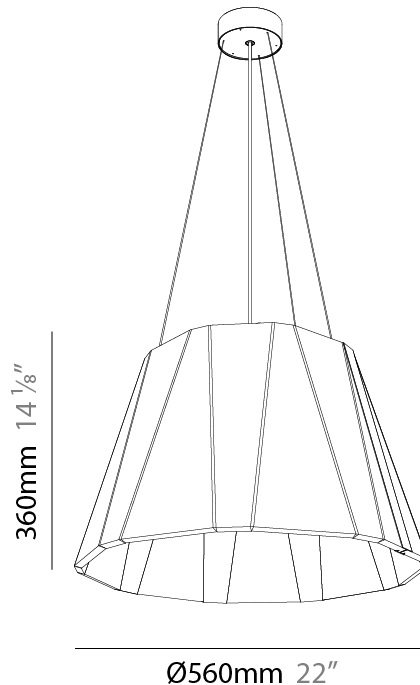

PHYSICAL

Shape: Cone
Diameter (mm): 560
Diameter (in): 22 1/8
Height (mm): 360
Height (in): 14 3/16
Weight (kg): 4.0

Diffuser: [Clear / Microprism / Clear Microprism](#)
Fixture Finish: [SSR / BKV / CWI / CRY / HAB / UFT / ITA / RUA / FTG / MYG / LOD / PUS / FRO / FUP / KIA / POP / BLS / SPG / MEY / GOH / CHC / COM / ABZ / JAG / OBR / MOS / ROR](#)
Holder Finish: [SSR / BKV / CWI / CRY / HAB / LAG / UFT / ITA / RUA / RUR / MIC / FTG / MYG / TWT / LOD / PUS / FRO / FUP / KIA / POP / BLS / SPG / MEY / GOH / GUM / CHC / COM / ABZ / JAG](#)
Acoustic Finish: [SFW / CYW / SEE / SYN / MTS / PMB / TTN / CYB / STO / DPE / BES / SHB / ARE / ANE / VRD / CRF](#)
Fixture Material: Acoustic
Primary Material: Acoustic
Cable Details: [2000mm/78 3/4" or 6000mm/236 1/4" Cable, - Black, Orange, Red, Transparent and White](#)

ELECTRICAL

Lamp Type: LED
Input Wattage (W): 26
Total Output Wattage (W): 23.6
Dimming: Tri-Mode (Non-Dimming and Phase Dimming (120Vac only) and 0-10V Dimming)
Driver Included: Yes
Driver Location: Integrated
Driver Type: Constant Current - Universal
Driver Class: Class 2
Input Voltage (V): 120 - 277
Upon Request: [MATTER Dimming / DALI Dimming (Remote)](#)

LED

Color Temperature (°K): [2700 / 3000 / 3500 / 4000](#)
Max. Delivered Lumen (lm): Max 3555
CRI: >90 CRI
Lamp Life (hrs): 50000

OPTICAL

RATINGS AND CERTIFICATIONS

Certified By: Certified for North American Standards
IP rating: IP20