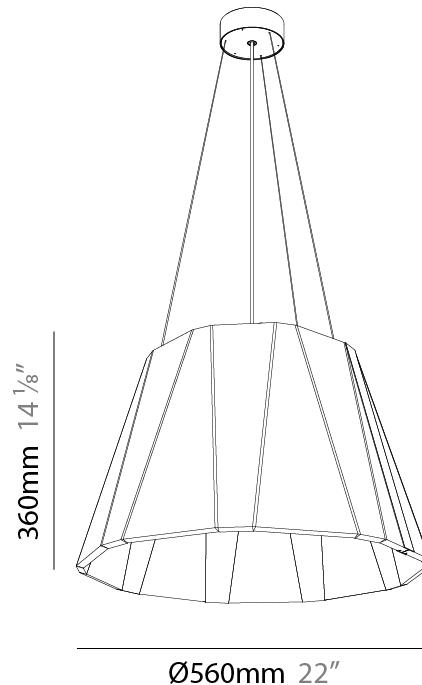

PHYSICAL

Shape: Cone
Diameter (mm): 560
Diameter (in): 22 1/8
Height (mm): 360
Height (in): 14 3/16
Weight (kg): 4.0

Diffuser: [Clear / Microprism / Clear Microprism](#)
Fixture Finish: [SSR / BKV / CWI / CRY / HAB / UFT / ITA / RUA / FTG / MYG / LOD / PUS / FRO / FUP / KIA / POP / BLS / SPG / MEY / GOH / CHC / COM / ABZ / JAG / OBR / MOS / ROR](#)
Holder Finish: [SSR / BKV / CWI / CRY / HAB / LAG / UFT / ITA / RUA / RUR / MIC / FTG / MYG / TWT / LOD / PUS / FRO / FUP / KIA / POP / BLS / SPG / MEY / GOH / GUM / CHC / COM / ABZ / JAG](#)
Acoustic Finish: [SFW / CYW / SEE / SYN / MTS / PMB / TTN / CYB / STO / DPE / BES / SHB / ARE / ANE / VRD / CRF](#)
Fixture Material: Acoustic
Primary Material: Acoustic
Cable Details: [2000mm/78 3/4" or 6000mm/236 1/4" Cable, - Black, Orange, Red, Transparent and White](#)

ELECTRICAL

Lamp Type: LED
Input Wattage (W): 26
Total Output Wattage (W): 23.6
Dimming: [Non-dimmable / MATTER Dimming](#)
Driver Included: Yes
Driver Location: Integrated
Driver Type: Constant Current - Universal
Driver Class: Class 2
Input Voltage (V): 120 - 277
Upon Request: [0-10V Dimming / Phase Dimming / DALI Dimming](#)

LED

Color Temperature (°K): [2700 / 3000 / 3500 / 4000](#)
Max. Delivered Lumen (lm): Max 3555
CRI: >90 CRI
Lamp Life (hrs): 50000

OPTICAL

RATINGS AND CERTIFICATIONS

Certified By: Certified for North American Standards
IP rating: IP20