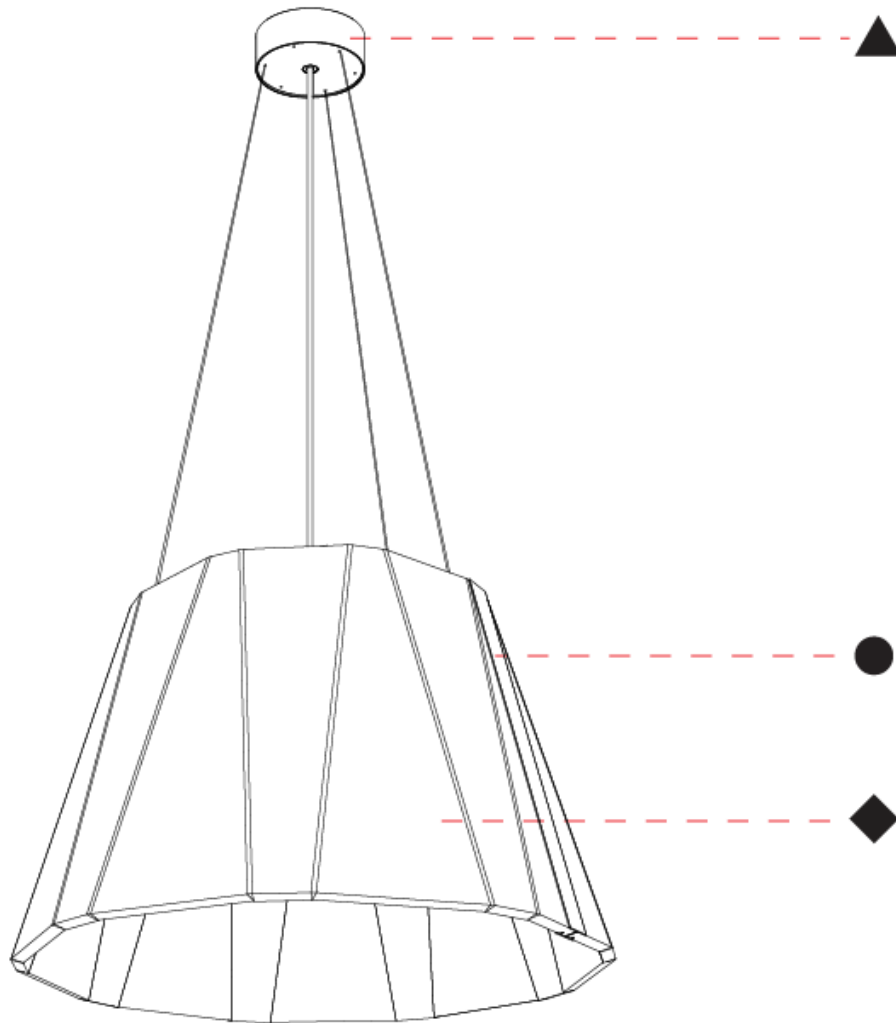

A3001052-

PROJECT	_____
TYPE	_____
SPECIFIER	_____
QUANTITY	_____
DATE	_____

A