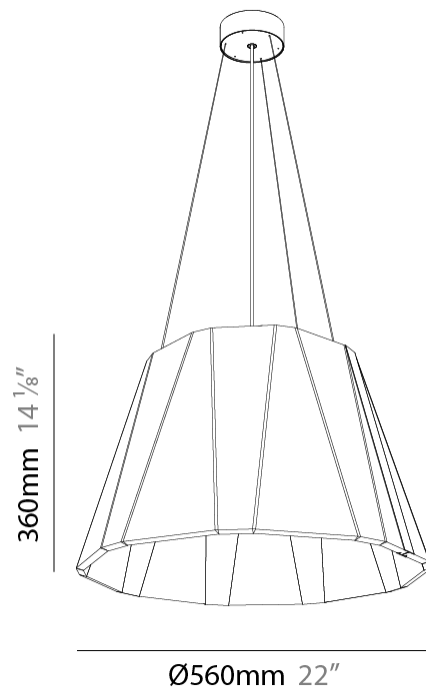

PHYSICAL

Shape: Cone
Diameter (mm): 560
Diameter (in): 22 1/8
Height (mm): 360
Height (in): 14 3/16
Weight (kg): 4.0

Diffuser: [Clear / Microprism / Clear Microprism](#)
Fixture Finish: [SSR / BKV / CWI / CRY / HAB / UFT / ITA / RUA / FTG / MYG / LOD / PUS / FRO / FUP / KIA / POP / BLS / SPG / MEY / GOH / CHC / COM / ABZ / JAG / OBR / MOS / ROR](#)
Holder Finish: [SSR / BKV / CWI / CRY / HAB / LAG / UFT / ITA / RUA / RUR / MIC / FTG / MYG / TWT / LOD / PUS / FRO / FUP / KIA / POP / BLS / SPG / MEY / GOH / GUM / CHC / COM / ABZ / JAG](#)
Acoustic Finish: [SFW / CYW / SEE / SYN / MTS / PMB / TTN / CYB / STO / DPE / BES / SHB / ARE / ANE / VRD / CRF](#)
Fixture Material: Acoustic
Primary Material: Acoustic
Cable Details: [2000mm/78 3/4" or 6000mm/236 1/4" Cable, - Black, Orange, Red, Transparent and White](#)

ELECTRICAL

Lamp Type: LED
Input Wattage (W): 34
Total Output Wattage (W): 30.9
Dimming: Tri-Mode (Non-Dimming and Phase Dimming (120Vac only) and 0-10V Dimming)
Driver Included: Yes
Driver Location: Integrated
Driver Type: Constant Current - Universal
Driver Class: Class 2
Input Voltage (V): 120 - 277
Upon Request: [MATTER Dimming / DALI Dimming (Remote)](#)

LED

Color Temperature (°K): [2700 / 3000 / 3500 / 4000](#)
Max. Delivered Lumen (lm): Max 4654
CRI: >90 CRI
Lamp Life (hrs): 50000

OPTICAL

RATINGS AND CERTIFICATIONS

Certified By: Certified for North American Standards
IP rating: IP20