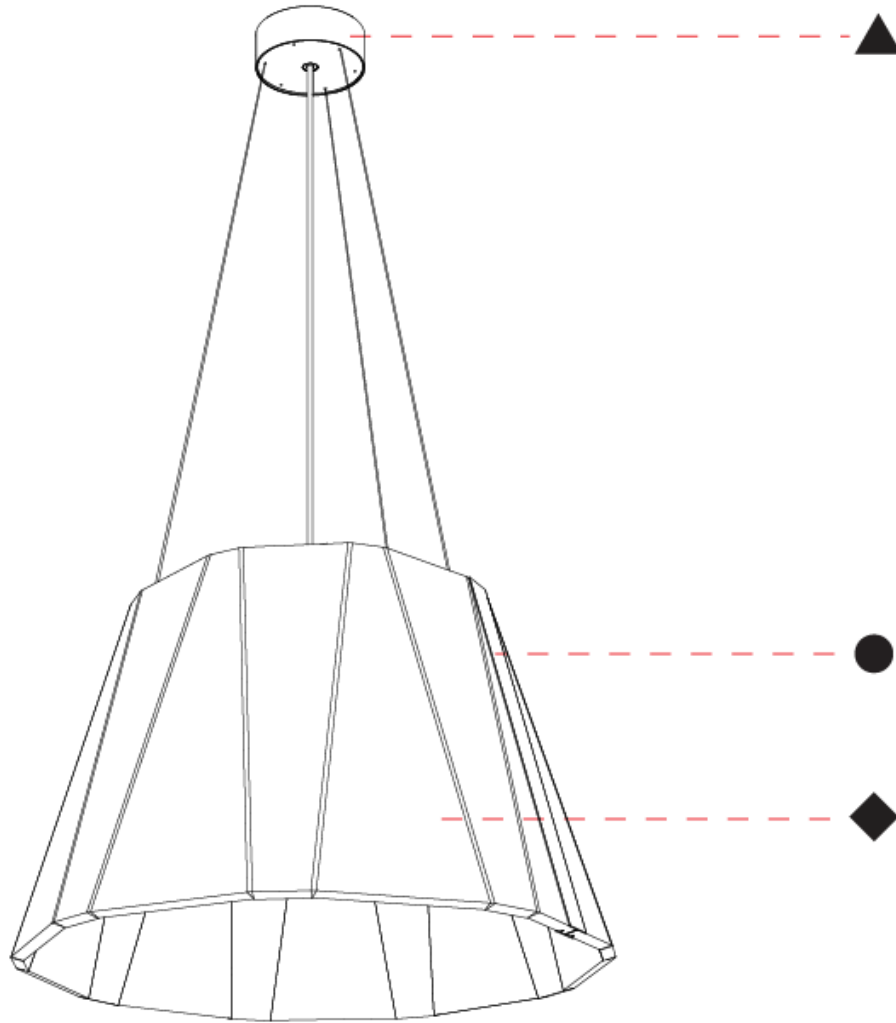

SILENZZ SUSPENSION

A3001051-

PROJECT	_____
TYPE	_____
SPECIFIER	_____
QUANTITY	_____
DATE	_____

A