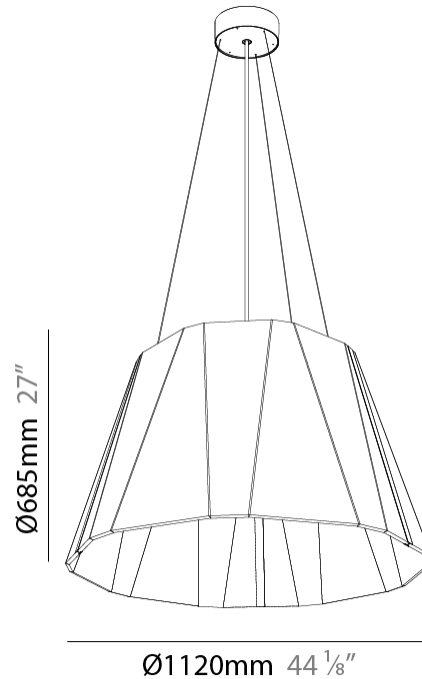

PHYSICAL

Shape: Cone
Diameter (mm): 1120
Diameter (in): 44 1/8
Height (mm): 685
Height (in): 27
Weight (kg): 14.5
Diffuser: Clear / Microprism / Clear Microprism
Fixture Finish: SSR / BKV / CWI / CRY / HAB / UFT / ITA / RUA / FTG / MYG / LOD / PUS / FRO / FUP / KIA / POP / BLS / SPG / MEY / GOH / CHC / COM / ABZ / JAG / OBR / MOS / ROR
Holder Finish: SSR / BKV / CWI / CRY / HAB / LAG / UFT / ITA / RUA / RUR / MIC / FTG / MYG / TWT / LOD / PUS / FRO / FUP / KIA / POP / BLS / SPG / MEY / GOH / GUM / CHC / COM / ABZ / JAG
Acoustic Finish: SFW / CYW / SEE / SYN / MTS / PMB / TTN / CYB / STO / DPE / BES / SHB / ARE / ANE / VRD / CRF
Fixture Material: Acoustic
Primary Material: Acoustic
Cable Details: 2000mm/78 3/4" or 6000mm/236 1/4" Cable, - Black, Orange, Red, Transparent and White

ELECTRICAL

Lamp Type: LED
Input Wattage (W): 89
Total Output Wattage (W): 80.9
Dimming: Tri-Mode (Non-Dimming and Phase Dimming (120Vac only) and 0-10V Dimming)
Driver Included: Yes
Driver Location: Integrated
Driver Type: Constant Current - Universal
Driver Class: Class 2
Input Voltage (V): 120 - 277
Upon Request: MATTER Dimming / DALI Dimming (Remote)

LED

Color Temperature (°K): 2700 / 3000 / 3500 / 4000
Max. Delivered Lumen (lm): Max 12252
CRI: >90 CRI
Lamp Life (hrs): 50000

OPTICAL

RATINGS AND CERTIFICATIONS

Certified By: Certified for North American Standards
IP rating: IP20