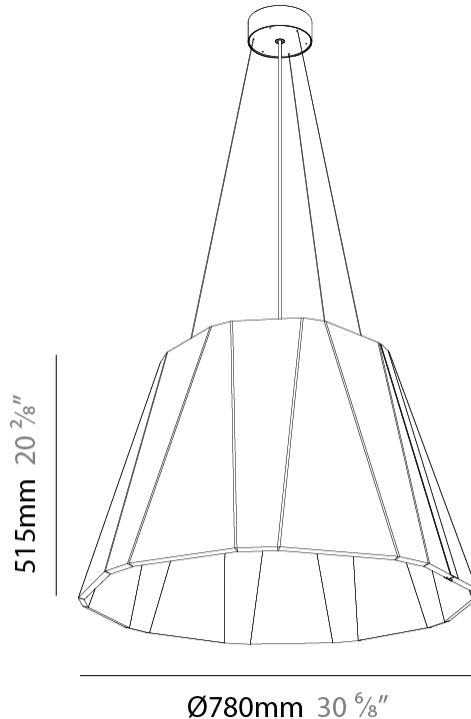

PHYSICAL

Shape: Cone
Diameter (mm): 780
Diameter (in): 30 ¹¹/₁₆
Height (mm): 515
Height (in): 20 ¹/₄
Weight (kg): 8.0

Diffuser: [Clear / Microprism / Clear Microprism](#)
Fixture Finish: [SSR / BKV / CWI / CRY / HAB / UFT / ITA / RUA / FTG / MYG / LOD / PUS / FRO / FUP / KIA / POP / BLS / SPG / MEY / GOH / CHC / COM / ABZ / JAG / OBR / MOS / ROR](#)
Holder Finish: [SSR / BKV / CWI / CRY / HAB / LAG / UFT / ITA / RUA / RUR / MIC / FTG / MYG / TWT / LOD / PUS / FRO / FUP / KIA / POP / BLS / SPG / MEY / GOH / GUM / CHC / COM / ABZ / JAG](#)
Acoustic Finish: [SFW / CYW / SEE / SYN / MTS / PMB / TTN / CYB / STO / DPE / BES / SHB / ARE / ANE / VRD / CRF](#)
Fixture Material: Acoustic
Primary Material: Acoustic
Cable Details: 2000mm/78 3/4" or 6000mm/236 1/4" Cable, - Black, Orange, Red, Transparent and White

ELECTRICAL

Lamp Type: LED
Input Wattage (W): 53
Total Output Wattage (W): 48.2
Dimming: Tri-Mode (Non-Dimming and Phase Dimming (120Vac only) and 0-10V Dimming)
Driver Included: Yes
Driver Location: Integrated
Driver Type: Constant Current - Universal
Driver Class: Class 2
Input Voltage (V): 120 - 277
Upon Request: MATTER Dimming / DALI Dimming (Remote)

LED

Color Temperature (°K): [2700 / 3000 / 3500 / 4000](#)
Max. Delivered Lumen (lm): Max 7350
CRI: >90 CRI
Lamp Life (hrs): 50000

OPTICAL

RATINGS AND CERTIFICATIONS

Certified By: Certified for North American Standards
IP rating: IP20