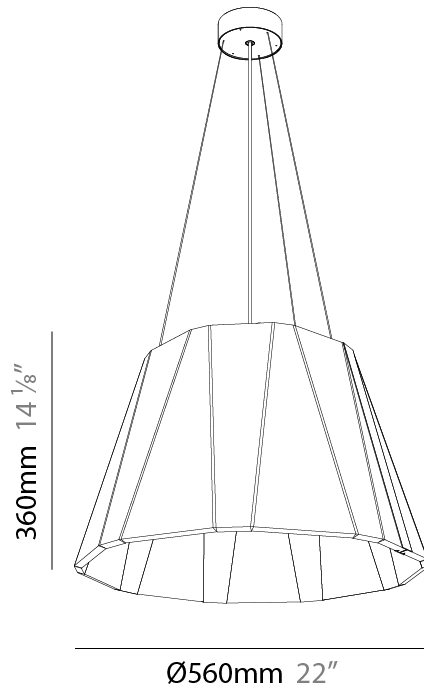

PHYSICAL

Shape: Cone
Diameter (mm): 560
Diameter (in): 22 1/8
Height (mm): 360
Height (in): 14 3/16
Weight (kg): 4.0

Diffuser: [Clear / Microprism / Clear Microprism](#)
Fixture Finish: [SSR / BKV / CWI / CRY / HAB / UFT / ITA / RUA / FTG / MYG / LOD / PUS / FRO / FUP / KIA / POP / BLS / SPG / MEY / GOH / CHC / COM / ABZ / JAG / OBR / MOS / ROR](#)
Holder Finish: [SSR / BKV / CWI / CRY / HAB / LAG / UFT / ITA / RUA / RUR / MIC / FTG / MYG / TWT / LOD / PUS / FRO / FUP / KIA / POP / BLS / SPG / MEY / GOH / GUM / CHC / COM / ABZ / JAG](#)
Acoustic Finish: [SFW / CYW / SEE / SYN / MTS / PMB / TTN / CYB / STO / DPE / BES / SHB / ARE / ANE / VRD / CRF](#)
Fixture Material: Acoustic
Primary Material: Acoustic
Cable Details: [2000mm/78 3/4" or 6000mm/236 1/4" Cable, - Black, Orange, Red, Transparent and White](#)

ELECTRICAL

Lamp Type: LED
Input Wattage (W): 26
Total Output Wattage (W): 23.6
Dimming: Tri-Mode (Non-Dimming and Phase Dimming (120Vac only) and 0-10V Dimming)
Driver Included: Yes
Driver Location: Integrated
Driver Type: Constant Current - Universal
Driver Class: Class 2
Input Voltage (V): 120 - 277
Upon Request: [MATTER Dimming / DALI Dimming (Remote)](#)

LED

Color Temperature (°K): [2700 / 3000 / 3500 / 4000](#)
Max. Delivered Lumen (lm): Max 3555
CRI: >90 CRI
Lamp Life (hrs): 50000

OPTICAL

RATINGS AND CERTIFICATIONS

Certified By: Certified for North American Standards
IP rating: IP20