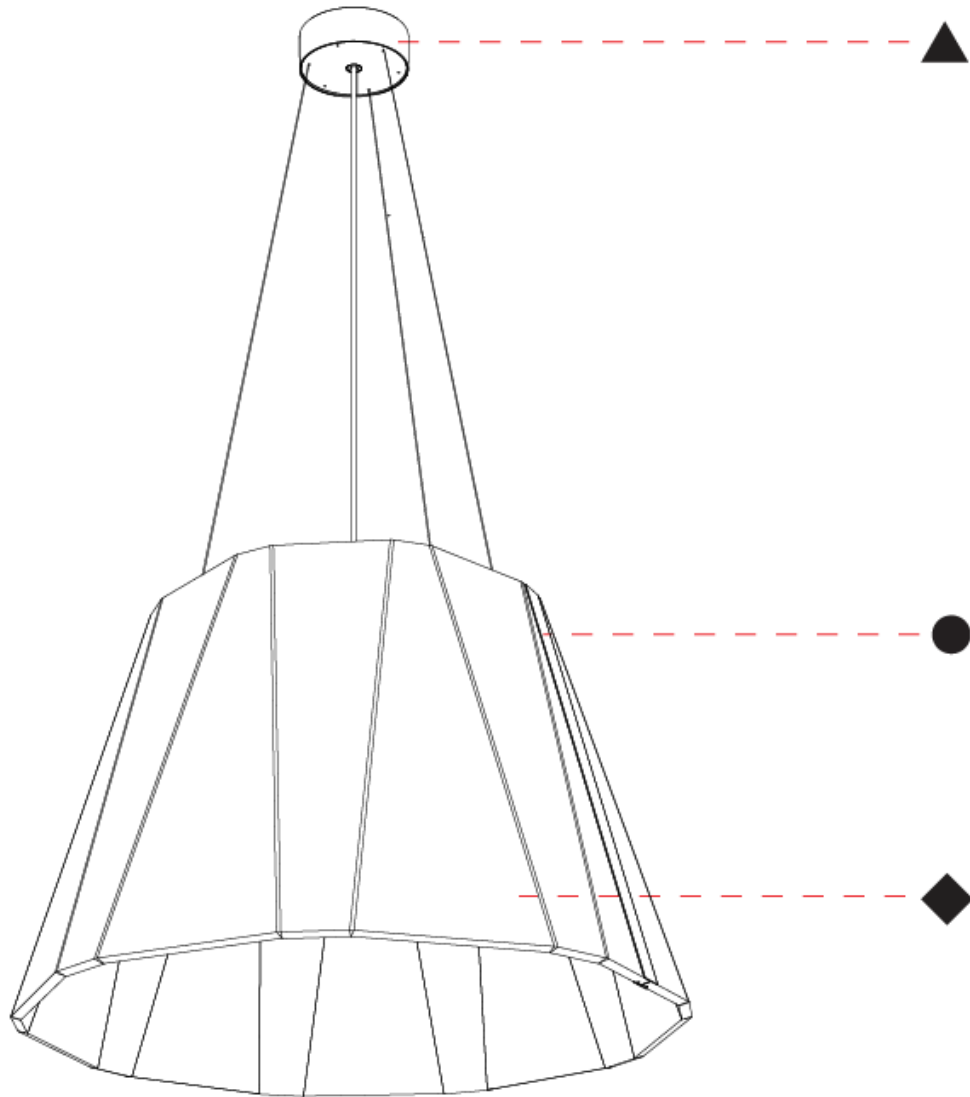

A3001053-

PROJECT	_____
TYPE	_____
SPECIFIER	_____
QUANTITY	_____
DATE	_____

A