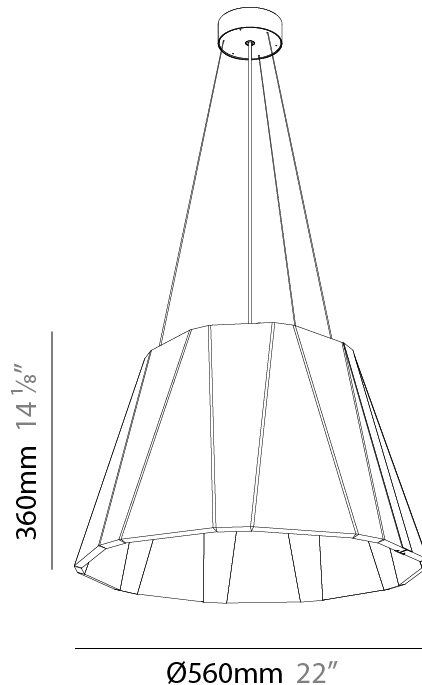

PHYSICAL

Shape: Cone
Diameter (mm): 560
Diameter (in): 22 1/8
Height (mm): 360
Height (in): 14 1/8
Weight (kg): 4.0

Diffuser: [Clear / Microprism / Clear Microprism](#)
Fixture Finish: [SSR / BKV / CWI / CRY / HAB / UFT / ITA / RUA / FTG / MYG / LOD / PUS / FRO / FUP / KIA / POP / BLS / SPG / MEY / GOH / CHC / COM / ABZ / JAG / OBR / MOS / ROR](#)
Holder Finish: [SSR / BKV / CWI / CRY / HAB / LAG / UFT / ITA / RUA / RUR / MIC / FTG / MYG / TWT / LOD / PUS / FRO / FUP / KIA / POP / BLS / SPG / MEY / GOH / GUM / CHC / COM / ABZ / JAG](#)
Acoustic Finish: [SFW / CYW / SEE / SYN / MTS / PMB / TTN / CYB / STO / DPE / BES / SHB / ARE / ANE / VRD / CRF](#)
Fixture Material: Acoustic
Primary Material: Acoustic
Cable Details: [2000mm/78 3/4" or 6000mm/236 1/4" Cable, - Black, Orange, Red, Transparent and White](#)

ELECTRICAL

Lamp Type: LED
Input Wattage (W): 26
Total Output Wattage (W): 23.6
Dimming: Tri-Mode (Non-Dimming and Phase Dimming (120Vac only) and 0-10V Dimming)
Driver Included: Yes
Driver Location: Integrated
Driver Type: Constant Current - Universal
Driver Class: Class 2
Input Voltage (V): 120 - 277
Constant Current (MA): 700mA
Upon Request: [MATTER Dimming / DALI Dimming (Remote)](#)

LED

Color Temperature (°K): [2700 / 3000 / 3500 / 4000](#)
Max. Delivered Lumen (lm): Max 3555
CRI: >90 CRI
Lamp Life (hrs): 50000

OPTICAL

RATINGS AND CERTIFICATIONS

Certified By: Certified for North American Standards
IP rating: IP20