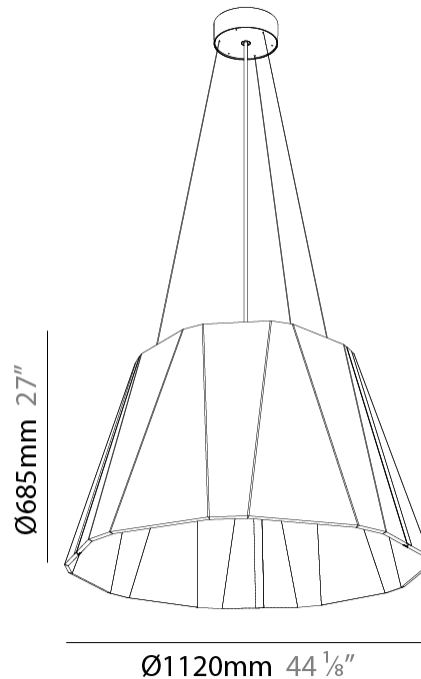

GENERAL

Series: Silenzz
Partner: Prolicht
Division: Architectural
Installation: Suspension
Product Type: Acoustic
Mounting Location: Ceiling
Light Distribution: Direct / Indirect

PHYSICAL

Shape: Cone
Diameter (mm): 1120
Diameter (in): 44 1/8
Height (mm): 685
Height (in): 26 15/16
Weight (kg): 14.5

Diffuser: [Clear / Microprism / Clear Microprism](#)
Fixture Finish: [SSR / BKV / CWI / CRY / HAB / UFT / ITA / RUA / FTG / MYG / LOD / PUS / FRO / FUP / KIA / POP / BLS / SPG / MEY / GOH / CHC / COM / ABZ / JAG / OBR / MOS / ROR](#)
Holder Finish: [SSR / BKV / CWI / CRY / HAB / LAG / UFT / ITA / RUA / RUR / MIC / FTG / MYG / TWT / LOD / PUS / FRO / FUP / KIA / POP / BLS / SPG / MEY / GOH / GUM / CHC / COM / ABZ / JAG](#)
Acoustic Finish: [SFW / CYW / SEE / SYN / MTS / PMB / TTN / CYB / STO / DPE / BES / SHB / ARE / ANE / VRD / CRF](#)
Fixture Material: Acoustic
Primary Material: Acoustic
Cable Details: 2000mm/78 3/4" or 6000mm/236 1/4" Cable, - Black, Orange, Red, Transparent and White

ELECTRICAL

Lamp Type: LED
Input Wattage (W): 125
Total Output Wattage (W): 113.6
Dimming: [Non-dimmable / MATTER Dimming](#)
Driver Included: Yes
Driver Location: Integrated
Driver Class: Class 2
Input Voltage (V): 120 - 277
Upon Request: [0-10V Dimming / Phase Dimming / DALI Dimming](#)

LED

Color Temperature (°K): [2700 / 3000 / 3500 / 4000](#)
Max. Delivered Lumen (lm): Max 17980
CRI: >90 CRI
Lamp Life (hrs): 50000

OPTICAL

RATINGS AND CERTIFICATIONS

Certified By: Certified for North American Standards
IP rating: IP20