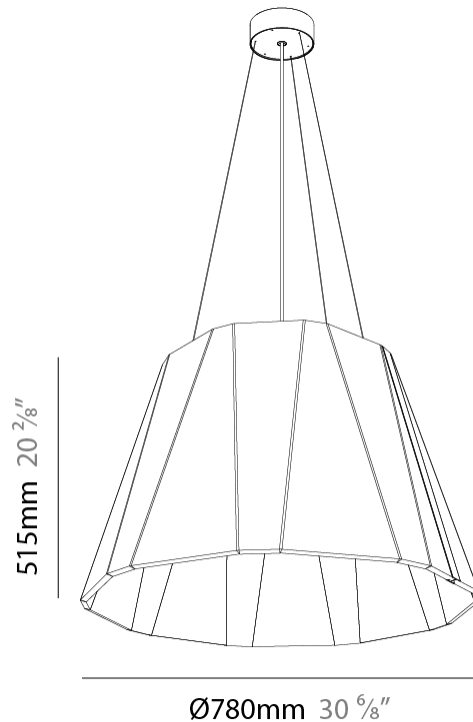

GENERAL

Series: Silenzz
Partner: Prolicht
Division: Architectural
Installation: Suspension
Product Type: Acoustic
Mounting Location: Ceiling
Light Distribution: Direct / Indirect

PHYSICAL

Shape: Cone
Diameter (mm): 780
Diameter (in): 30 ¹¹/₁₆
Height (mm): 515
Height (in): 20 ¹/₄
Weight (kg): 8.0

Diffuser: [Clear / Microprism / Clear Microprism](#)
Fixture Finish: [SSR / BKV / CWI / CRY / HAB / UFT / ITA / RUA / FTG / MYG / LOD / PUS / FRO / FUP / KIA / POP / BLS / SPG / MEY / GOH / CHC / COM / ABZ / JAG / OBR / MOS / ROR](#)
Holder Finish: [SSR / BKV / CWI / CRY / HAB / LAG / UFT / ITA / RUA / RUR / MIC / FTG / MYG / TWT / LOD / PUS / FRO / FUP / KIA / POP / BLS / SPG / MEY / GOH / GUM / CHC / COM / ABZ / JAG](#)
Acoustic Finish: [SFW / CYW / SEE / SYN / MTS / PMB / TTN / CYB / STO / DPE / BES / SHB / ARE / ANE / VRD / CRF](#)
Fixture Material: Acoustic
Primary Material: Acoustic
Cable Details: [2000mm/78 3/4" or 6000mm/236 1/4" Cable, - Black, Orange, Red, Transparent and White](#)

ELECTRICAL

Lamp Type: LED
Input Wattage (W): 72
Total Output Wattage (W): 65.4
Dimming: [Non-dimmable / MATTER Dimming](#)
Driver Included: Yes
Driver Location: Integrated
Driver Class: Class 2
Input Voltage (V): 120 - 277
Upon Request: [0-10V Dimming / Phase Dimming / DALI Dimming](#)

LED

Color Temperature (°K): [2700 / 3000 / 3500 / 4000](#)
Max. Delivered Lumen (lm): Max 10297
CRI: >90 CRI
Lamp Life (hrs): 50000

OPTICAL

RATINGS AND CERTIFICATIONS

Certified By: Certified for North American Standards
IP rating: IP20