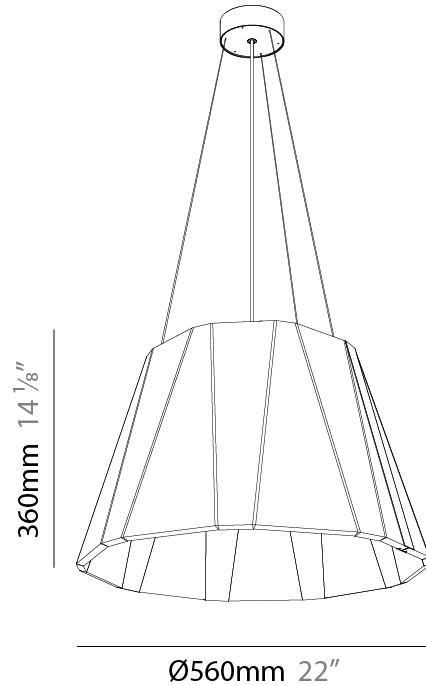

PHYSICAL

Shape: Cone
Diameter (mm): 560
Diameter (in): 22 1/8
Height (mm): 360
Height (in): 14 3/16
Weight (kg): 4.0

Diffuser: [Clear / Microprism / Clear Microprism](#)
Fixture Finish: [SSR / BKV / CWI / CRY / HAB / UFT / ITA / RUA / FTG / MYG / LOD / PUS / FRO / FUP / KIA / POP / BLS / SPG / MEY / GOH / CHC / COM / ABZ / JAG / OBR / MOS / ROR](#)
Holder Finish: [SSR / BKV / CWI / CRY / HAB / LAG / UFT / ITA / RUA / RUR / MIC / FTG / MYG / TWT / LOD / PUS / FRO / FUP / KIA / POP / BLS / SPG / MEY / GOH / GUM / CHC / COM / ABZ / JAG](#)
Acoustic Finish: [SFW / CYW / SEE / SYN / MTS / PMB / TTN / CYB / STO / DPE / BES / SHB / ARE / ANE / VRD / CRF](#)
Fixture Material: Acoustic
Primary Material: Acoustic
Cable Details: [2000mm/78 3/4" or 6000mm/236 1/4" Cable, - Black, Orange, Red, Transparent and White](#)

ELECTRICAL

Lamp Type: LED
Input Wattage (W): 26
Total Output Wattage (W): 23.6
Dimming: [Non-dimmable / MATTER Dimming](#)
Driver Included: Yes
Driver Location: Integrated
Driver Type: Constant Current - Universal
Driver Class: Class 2
Input Voltage (V): 120 - 277
Upon Request: [0-10V Dimming / Phase Dimming / DALI Dimming](#)

LED

Color Temperature (°K): [2700 / 3000 / 3500 / 4000](#)
Max. Delivered Lumen (lm): Max 3555
CRI: >90 CRI
Lamp Life (hrs): 50000

OPTICAL

RATINGS AND CERTIFICATIONS

Certified By: Certified for North American Standards
IP rating: IP20