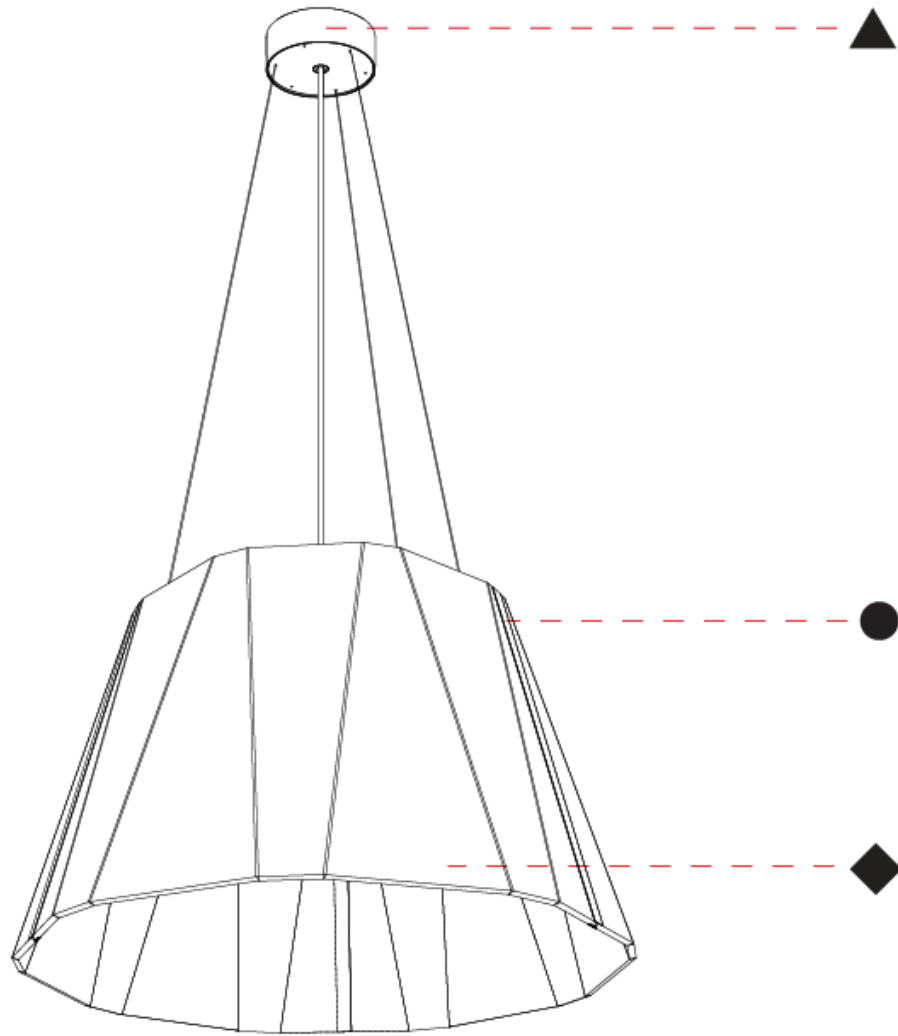

A3001056-

PROJECT	_____
TYPE	_____
SPECIFIER	_____
QUANTITY	_____
DATE	_____

A