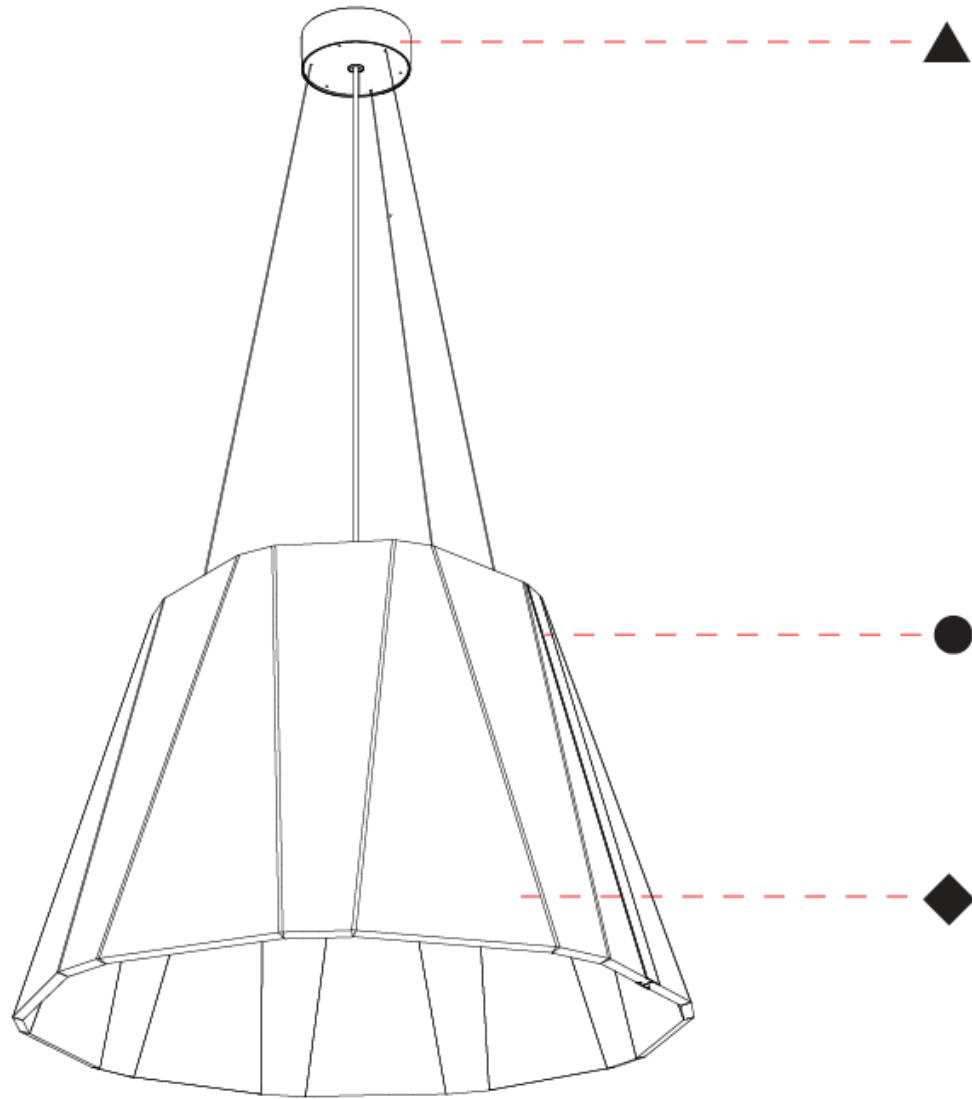

A3001054-

PROJECT	_____
TYPE	_____
SPECIFIER	_____
QUANTITY	_____
DATE	_____

A