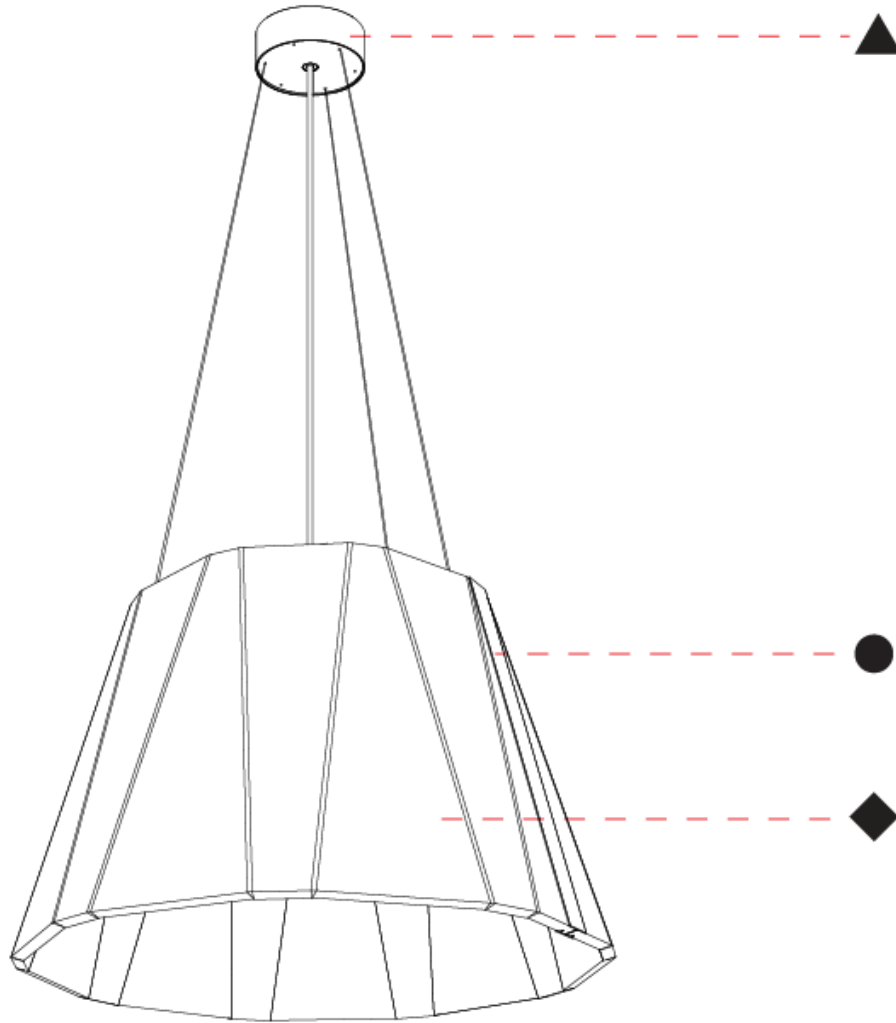

A3001052-

PROJECT	_____
TYPE	_____
SPECIFIER	_____
QUANTITY	_____
DATE	_____

A