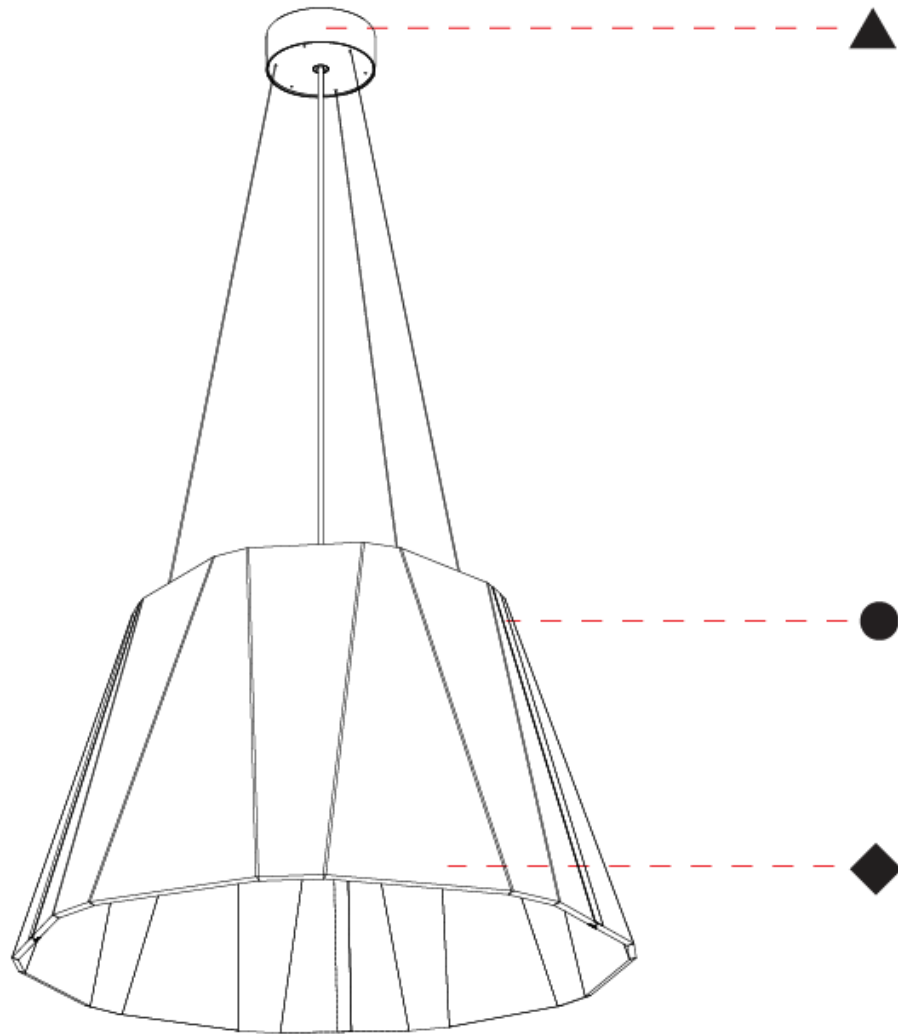

A3001056-

PROJECT	_____
TYPE	_____
SPECIFIER	_____
QUANTITY	_____
DATE	_____

A