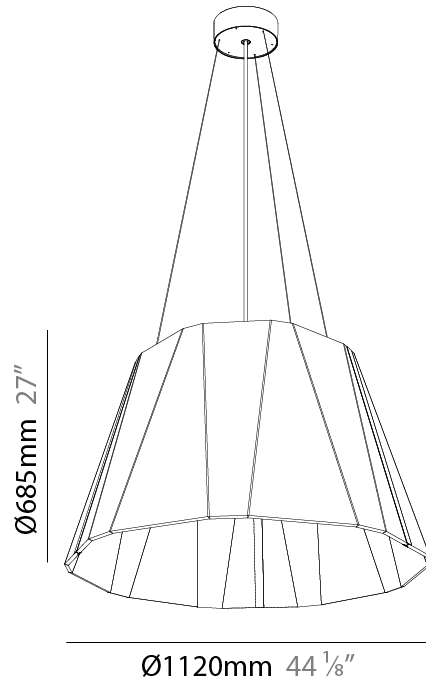

PHYSICAL

Shape: Cone
Diameter (mm): 1120
Diameter (in): 44 1/8
Height (mm): 685
Height (in): 27
Weight (kg): 14.5
Diffuser: Clear / Microprism / Clear Microprism
Fixture Finish: SSR / BKV / CWI / CRY / HAB / UFT / ITA / RUA / FTG / MYG / LOD / PUS / FRO / FUP / KIA / POP / BLS / SPG / MEY / GOH / CHC / COM / ABZ / JAG / OBR / MOS / ROR
Holder Finish: SSR / BKV / CWI / CRY / HAB / LAG / UFT / ITA / RUA / RUR / MIC / FTG / MYG / TWT / LOD / PUS / FRO / FUP / KIA / POP / BLS / SPG / MEY / GOH / GUM / CHC / COM / ABZ / JAG
Acoustic Finish: SFW / CYW / SEE / SYN / MTS / PMB / TTN / CYB / STO / DPE / BES / SHB / ARE / ANE / VRD / CRF
Fixture Material: Acoustic
Primary Material: Acoustic
Cable Details: 2000mm/78 3/4" or 6000mm/236 1/4" Cable, - Black, Orange, Red, Transparent and White

ELECTRICAL

Lamp Type: LED
Input Wattage (W): 89
Total Output Wattage (W): 80.9
Dimming: Non-dimmable / MATTER Dimming
Driver Included: Yes
Driver Location: Integrated
Driver Type: Constant Current - Universal
Driver Class: Class 2
Input Voltage (V): 120 - 277
Upon Request: 0-10V Dimming / Phase Dimming / DALI Dimming

LED

Color Temperature (°K): 2700 / 3000 / 3500 / 4000
Max. Delivered Lumen (lm): Max 12252
CRI: >90 CRI
Lamp Life (hrs): 50000

OPTICAL

RATINGS AND CERTIFICATIONS

Certified By: Certified for North American Standards
IP rating: IP20