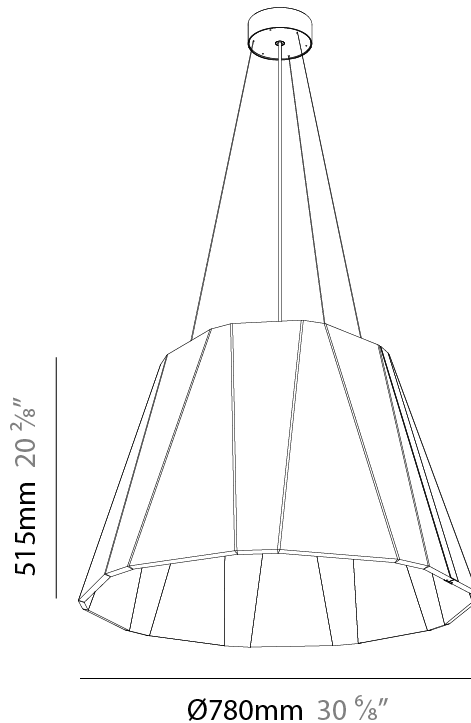

PHYSICAL

Shape: Cone
Diameter (mm): 780
Diameter (in): 30 ¹¹/₁₆
Height (mm): 515
Height (in): 20 ¹/₄
Weight (kg): 8.0
Diffuser: [Clear / Microprism / Clear Microprism](#)
Fixture Finish: [SSR / BKV / CWI / CRY / HAB / UFT / ITA / RUA / FTG / MYG / LOD / PUS / FRO / FUP / KIA / POP / BLS / SPG / MEY / GOH / CHC / COM / ABZ / JAG / OBR / MOS / ROR](#)
Holder Finish: [SSR / BKV / CWI / CRY / HAB / LAG / UFT / ITA / RUA / RUR / MIC / FTG / MYG / TWT / LOD / PUS / FRO / FUP / KIA / POP / BLS / SPG / MEY / GOH / GUM / CHC / COM / ABZ / JAG](#)
Acoustic Finish: [SFW / CYW / SEE / SYN / MTS / PMB / TTN / CYB / STO / DPE / BES / SHB / ARE / ANE / VRD / CRF](#)
Fixture Material: Acoustic
Primary Material: Acoustic
Cable Details: [2000mm/78 3/4" or 6000mm/236 1/4" Cable, - Black, Orange, Red, Transparent and White](#)

ELECTRICAL

Lamp Type: LED
Input Wattage (W): 53
Total Output Wattage (W): 48.2
Dimming: Tri-Mode (Non-Dimming and Phase Dimming (120Vac only) and 0-10V Dimming)
Driver Included: Yes
Driver Location: Integrated
Driver Type: Constant Current - Universal
Driver Class: Class 2
Input Voltage (V): 120 - 277
Constant Current (MA): 700mA
Upon Request: [MATTER Dimming / DALI Dimming (Remote)](#)

LED

Color Temperature (°K): [2700 / 3000 / 3500 / 4000](#)
Max. Delivered Lumen (lm): Max 7350
CRI: >90 CRI
Lamp Life (hrs): 50000

OPTICAL

RATINGS AND CERTIFICATIONS

Certified By: Certified for North American Standards
IP rating: IP20