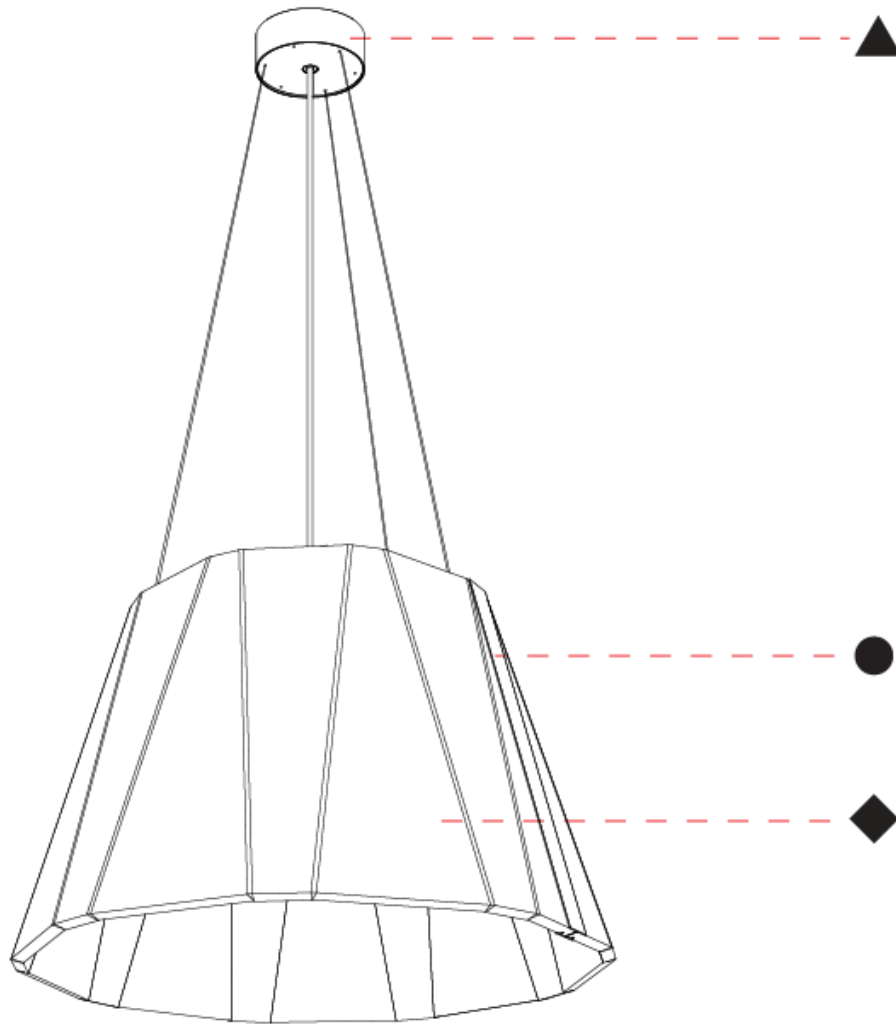

SILENZZ SUSPENSION

A3001051-

PROJECT	_____
TYPE	_____
SPECIFIER	_____
QUANTITY	_____
DATE	_____

A