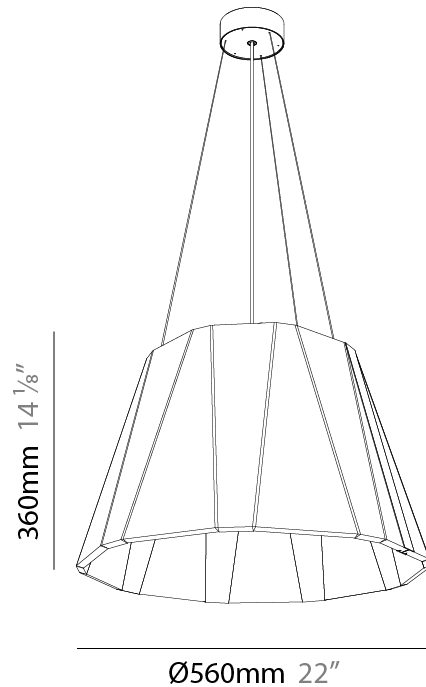

PHYSICAL

Shape: Cone
Diameter (mm): 560
Diameter (in): 22 1/8
Height (mm): 360
Height (in): 14 3/16
Weight (kg): 4.0

Diffuser: [Clear / Microprism / Clear Microprism](#)
Fixture Finish: [SSR / BKV / CWI / CRY / HAB / UFT / ITA / RUA / FTG / MYG / LOD / PUS / FRO / FUP / KIA / POP / BLS / SPG / MEY / GOH / CHC / COM / ABZ / JAG / OBR / MOS / ROR](#)
Holder Finish: [SSR / BKV / CWI / CRY / HAB / LAG / UFT / ITA / RUA / RUR / MIC / FTG / MYG / TWT / LOD / PUS / FRO / FUP / KIA / POP / BLS / SPG / MEY / GOH / GUM / CHC / COM / ABZ / JAG](#)
Acoustic Finish: [SFW / CYW / SEE / SYN / MTS / PMB / TTN / CYB / STO / DPE / BES / SHB / ARE / ANE / VRD / CRF](#)
Fixture Material: Acoustic
Primary Material: Acoustic
Cable Details: [2000mm/78 3/4" or 6000mm/236 1/4" Cable, - Black, Orange, Red, Transparent and White](#)

ELECTRICAL

Lamp Type: LED
Input Wattage (W): 26
Total Output Wattage (W): 23.6
Dimming: Tri-Mode (Non-Dimming and Phase Dimming (120Vac only) and 0-10V Dimming)
Driver Included: Yes
Driver Location: Integrated
Driver Type: Constant Current - Universal
Driver Class: Class 2
Input Voltage (V): 120 - 277
Upon Request: [MATTER Dimming / DALI Dimming (Remote)](#)

LED

Color Temperature (°K): [2700 / 3000 / 3500 / 4000](#)
Max. Delivered Lumen (lm): Max 3555
CRI: >90 CRI
Lamp Life (hrs): 50000

OPTICAL

RATINGS AND CERTIFICATIONS

Certified By: Certified for North American Standards
IP rating: IP20