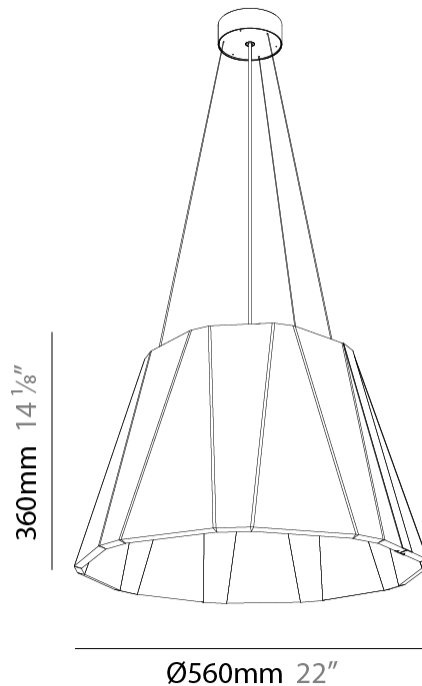

PHYSICAL

Shape: Cone
Diameter (mm): 560
Diameter (in): 22 1/8
Height (mm): 360
Height (in): 14 3/16
Weight (kg): 4.0

Diffuser: [Clear / Microprism / Clear Microprism](#)
Fixture Finish: [SSR / BKV / CWI / CRY / HAB / UFT / ITA / RUA / FTG / MYG / LOD / PUS / FRO / FUP / KIA / POP / BLS / SPG / MEY / GOH / CHC / COM / ABZ / JAG / OBR / MOS / ROR](#)
Holder Finish: [SSR / BKV / CWI / CRY / HAB / LAG / UFT / ITA / RUA / RUR / MIC / FTG / MYG / TWT / LOD / PUS / FRO / FUP / KIA / POP / BLS / SPG / MEY / GOH / GUM / CHC / COM / ABZ / JAG](#)
Acoustic Finish: [SFW / CYW / SEE / SYN / MTS / PMB / TTN / CYB / STO / DPE / BES / SHB / ARE / ANE / VRD / CRF](#)
Fixture Material: Acoustic
Primary Material: Acoustic
Cable Details: [2000mm/78 3/4" or 6000mm/236 1/4" Cable, - Black, Orange, Red, Transparent and White](#)

ELECTRICAL

Lamp Type: LED
Input Wattage (W): 34
Total Output Wattage (W): 30.9
Dimming: Tri-Mode (Non-Dimming and Phase Dimming (120Vac only) and 0-10V Dimming)
Driver Included: Yes
Driver Location: Integrated
Driver Type: Constant Current - Universal
Driver Class: Class 2
Input Voltage (V): 120 - 277
Upon Request: [MATTER Dimming / DALI Dimming (Remote)](#)

LED

Color Temperature (°K): [2700 / 3000 / 3500 / 4000](#)
Max. Delivered Lumen (lm): Max 4654
CRI: >90 CRI
Lamp Life (hrs): 50000

OPTICAL

RATINGS AND CERTIFICATIONS

Certified By: Certified for North American Standards
IP rating: IP20