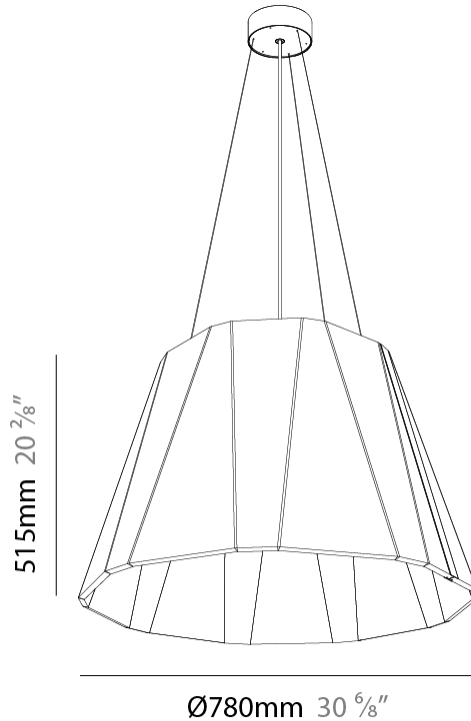

PHYSICAL

Shape: Cone
Diameter (mm): 780
Diameter (in): 30 ¹¹/₁₆
Height (mm): 515
Height (in): 20 ¹/₄
Weight (kg): 8.0

Diffuser: [Clear / Microprism / Clear Microprism](#)
Fixture Finish: [SSR / BKV / CWI / CRY / HAB / UFT / ITA / RUA / FTG / MYG / LOD / PUS / FRO / FUP / KIA / POP / BLS / SPG / MEY / GOH / CHC / COM / ABZ / JAG / OBR / MOS / ROR](#)
Holder Finish: [SSR / BKV / CWI / CRY / HAB / LAG / UFT / ITA / RUA / RUR / MIC / FTG / MYG / TWT / LOD / PUS / FRO / FUP / KIA / POP / BLS / SPG / MEY / GOH / GUM / CHC / COM / ABZ / JAG](#)
Acoustic Finish: [SFW / CYW / SEE / SYN / MTS / PMB / TTN / CYB / STO / DPE / BES / SHB / ARE / ANE / VRD / CRF](#)
Fixture Material: Acoustic
Primary Material: Acoustic
Cable Details: 2000mm/78 3/4" or 6000mm/236 1/4" Cable, - Black, Orange, Red, Transparent and White

ELECTRICAL

Lamp Type: LED
Input Wattage (W): 53
Total Output Wattage (W): 48.2
Dimming: Tri-Mode (Non-Dimming and Phase Dimming (120Vac only) and 0-10V Dimming)
Driver Included: Yes
Driver Location: Integrated
Driver Type: Constant Current - Universal
Driver Class: Class 2
Input Voltage (V): 120 - 277
Constant Current (MA): 700mA
Upon Request: MATTER Dimming / DALI Dimming (Remote)

LED

Color Temperature (°K): [2700 / 3000 / 3500 / 4000](#)
Max. Delivered Lumen (lm): Max 7350
CRI: >90 CRI
Lamp Life (hrs): 50000

OPTICAL

RATINGS AND CERTIFICATIONS
Certified By: Certified for North American Standards
IP rating: IP20