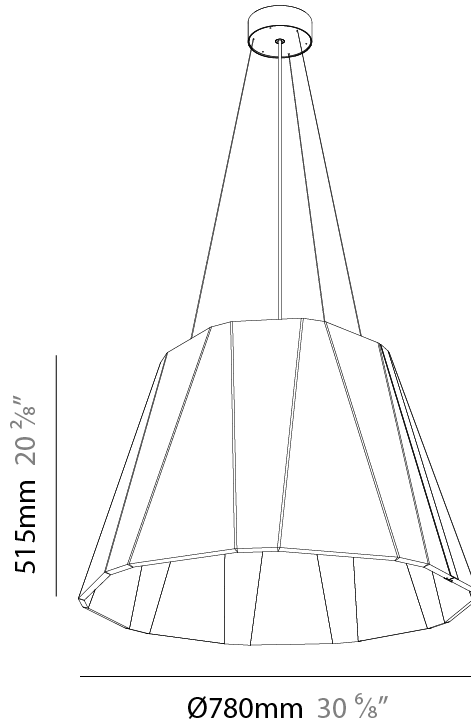

PHYSICAL

Shape: Cone
Diameter (mm): 780
Diameter (in): 30 ¹¹/₁₆
Height (mm): 515
Height (in): 20 ¹/₄
Weight (kg): 8.0

Diffuser: [Clear / Microprism / Clear Microprism](#)

Fixture Finish: [SSR / BKV / CWI / CRY / HAB / UFT / ITA / RUA / FTG / MYG / LOD / PUS / FRO / FUP / KIA / POP / BLS / SPG / MEY / GOH / CHC / COM / ABZ / JAG / OBR / MOS / ROR](#)

Holder Finish: [SSR / BKV / CWI / CRY / HAB / LAG / UFT / ITA / RUA / RUR / MIC / FTG / MYG / TWT / LOD / PUS / FRO / FUP / KIA / POP / BLS / SPG / MEY / GOH / GUM / CHC / COM / ABZ / JAG](#)

Acoustic Finish: [SFW / CYW / SEE / SYN / MTS / PMB / TTN / CYB / STO / DPE / BES / SHB / ARE / ANE / VRD / CRF](#)

Fixture Material: Acoustic
Primary Material: Acoustic

Cable Details: [2000mm/78 3/4" or 6000mm/236 1/4" Cable, - Black, Orange, Red, Transparent and White](#)

ELECTRICAL

Lamp Type: LED
Input Wattage (W): 53
Total Output Wattage (W): 48.2
Dimming: Tri-Mode (Non-Dimming and Phase Dimming (120Vac only) and 0-10V Dimming)
Driver Included: Yes
Driver Location: Integrated
Driver Type: Constant Current - Universal
Driver Class: Class 2
Input Voltage (V): 120 - 277
Upon Request: [MATTER Dimming / DALI Dimming (Remote)](#)

LED

Color Temperature (°K): [2700 / 3000 / 3500 / 4000](#)
Max. Delivered Lumen (lm): Max 7350
CRI: >90 CRI
Lamp Life (hrs): 50000

OPTICAL

RATINGS AND CERTIFICATIONS

Certified By: Certified for North American Standards
IP rating: IP20