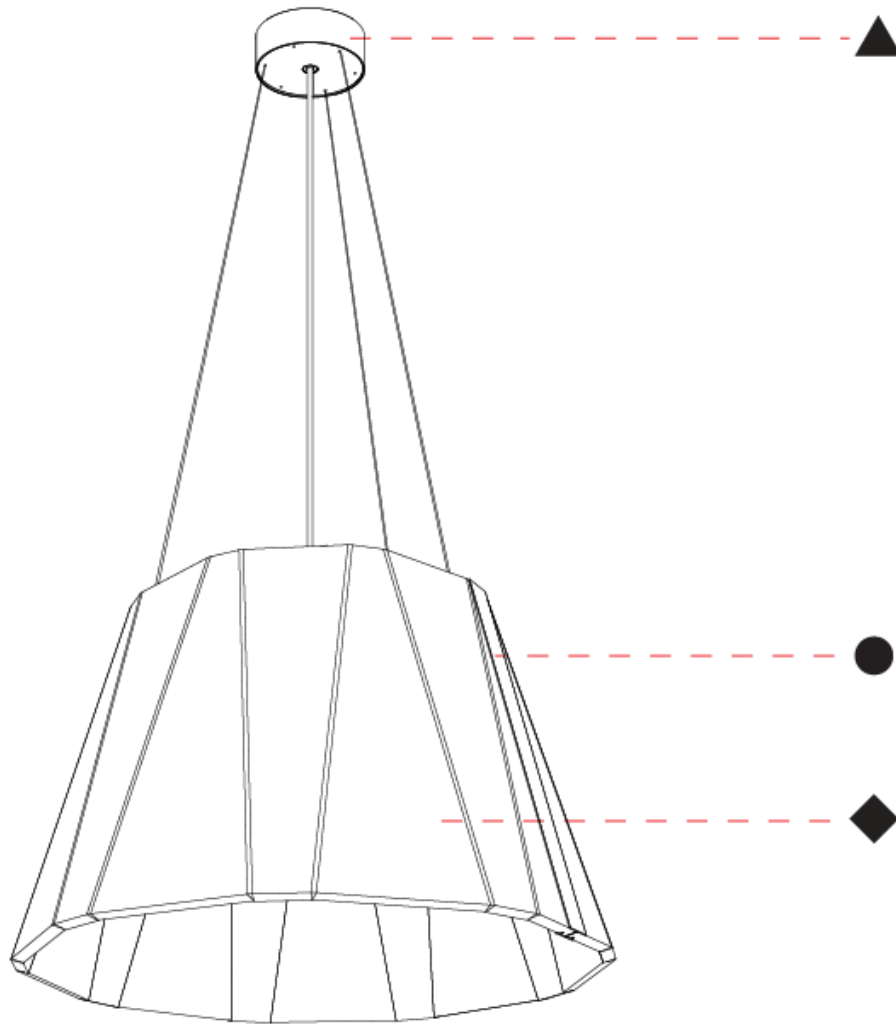

A3001051-

PROJECT	_____
TYPE	_____
SPECIFIER	_____
QUANTITY	_____
DATE	_____

A