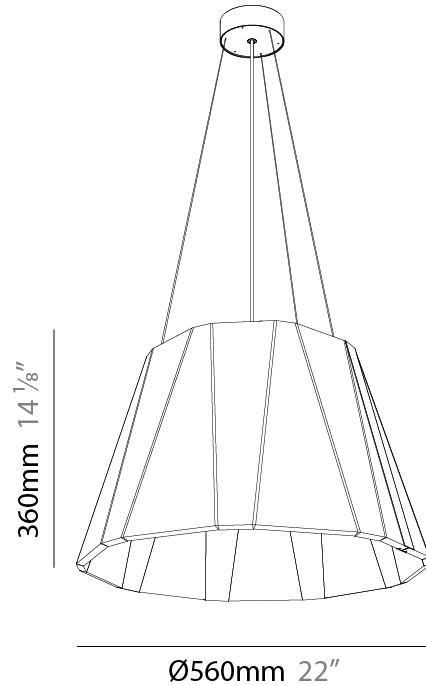

PHYSICAL

Shape: Cone
Diameter (mm): 560
Diameter (in): 22 1/8
Height (mm): 360
Height (in): 14 3/16
Weight (kg): 4.0

Diffuser: [Clear / Microprism / Clear Microprism](#)
Fixture Finish: [SSR / BKV / CWI / CRY / HAB / UFT / ITA / RUA / FTG / MYG / LOD / PUS / FRO / FUP / KIA / POP / BLS / SPG / MEY / GOH / CHC / COM / ABZ / JAG / OBR / MOS / ROR](#)
Holder Finish: [SSR / BKV / CWI / CRY / HAB / LAG / UFT / ITA / RUA / RUR / MIC / FTG / MYG / TWT / LOD / PUS / FRO / FUP / KIA / POP / BLS / SPG / MEY / GOH / GUM / CHC / COM / ABZ / JAG](#)
Acoustic Finish: [SFW / CYW / SEE / SYN / MTS / PMB / TTN / CYB / STO / DPE / BES / SHB / ARE / ANE / VRD / CRF](#)
Fixture Material: Acoustic
Primary Material: Acoustic
Cable Details: [2000mm/78 3/4" or 6000mm/236 1/4" Cable, - Black, Orange, Red, Transparent and White](#)

ELECTRICAL

Lamp Type: LED
Input Wattage (W): 26
Total Output Wattage (W): 23.6
Dimming: Tri-Mode (Non-Dimming and Phase Dimming (120Vac only) and 0-10V Dimming)
Driver Included: Yes
Driver Location: Integrated
Driver Type: Constant Current - Universal
Driver Class: Class 2
Input Voltage (V): 120 - 277
Upon Request: [MATTER Dimming / DALI Dimming (Remote)](#)

LED

Color Temperature (°K): [2700 / 3000 / 3500 / 4000](#)
Max. Delivered Lumen (lm): Max 3555
CRI: >90 CRI
Lamp Life (hrs): 50000

OPTICAL

RATINGS AND CERTIFICATIONS

Certified By: Certified for North American Standards
IP rating: IP20