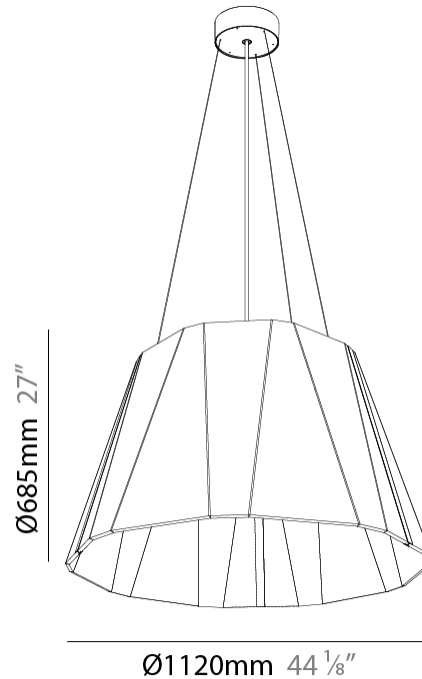

PHYSICAL

Shape: Cone
Diameter (mm): 1120
Diameter (in): 44 1/8
Height (mm): 685
Height (in): 27
Weight (kg): 14.5
Diffuser: [Clear / Microprism / Clear Microprism](#)
Fixture Finish: [SSR / BKV / CWI / CRY / HAB / UFT / ITA / RUA / FTG / MYG / LOD / PUS / FRO / FUP / KIA / POP / BLS / SPG / MEY / GOH / CHC / COM / ABZ / JAG / OBR / MOS / ROR](#)
Holder Finish: [SSR / BKV / CWI / CRY / HAB / LAG / UFT / ITA / RUA / RUR / MIC / FTG / MYG / TWT / LOD / PUS / FRO / FUP / KIA / POP / BLS / SPG / MEY / GOH / GUM / CHC / COM / ABZ / JAG](#)
Acoustic Finish: [SFW / CYW / SEE / SYN / MTS / PMB / TTN / CYB / STO / DPE / BES / SHB / ARE / ANE / VRD / CRF](#)
Fixture Material: Acoustic
Primary Material: Acoustic
Cable Details: [2000mm/78 3/4" or 6000mm/236 1/4" Cable, - Black, Orange, Red, Transparent and White](#)

ELECTRICAL

Lamp Type: LED
Input Wattage (W): 89
Total Output Wattage (W): 80.9
Dimming: [Tri-Mode (Non-Dimming and Phase Dimming (120Vac only) and 0-10V Dimming)](#)
Driver Included: Yes
Driver Location: Integrated
Driver Type: [Constant Current - Universal](#)
Driver Class: [Class 2](#)
Input Voltage (V): [120 - 277](#)
Upon Request: [MATTER Dimming / DALI Dimming (Remote)](#)

LED

Color Temperature (°K): [2700 / 3000 / 3500 / 4000](#)
Max. Delivered Lumen (lm): [Max 12252](#)
CRI: [>90 CRI](#)
Lamp Life (hrs): [50000](#)

OPTICAL

RATINGS AND CERTIFICATIONS

Certified By: [Certified for North American Standards](#)
IP rating: [IP20](#)