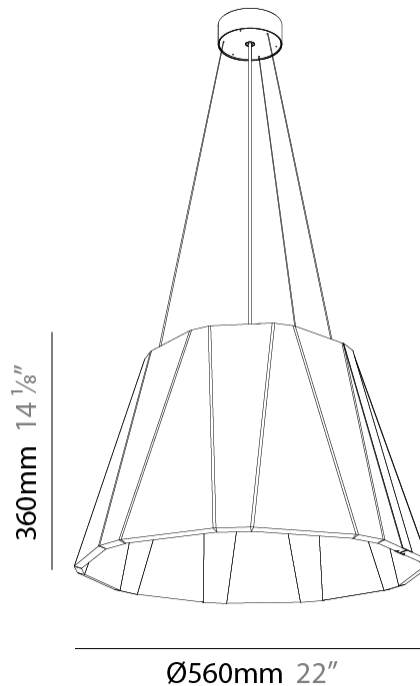

PHYSICAL

Shape: Cone
Diameter (mm): 560
Diameter (in): 22 1/8
Height (mm): 360
Height (in): 14 3/16
Weight (kg): 4.0

Diffuser: [Clear / Microprism / Clear Microprism](#)
Fixture Finish: [SSR / BKV / CWI / CRY / HAB / UFT / ITA / RUA / FTG / MYG / LOD / PUS / FRO / FUP / KIA / POP / BLS / SPG / MEY / GOH / CHC / COM / ABZ / JAG / OBR / MOS / ROR](#)
Holder Finish: [SSR / BKV / CWI / CRY / HAB / LAG / UFT / ITA / RUA / RUR / MIC / FTG / MYG / TWT / LOD / PUS / FRO / FUP / KIA / POP / BLS / SPG / MEY / GOH / GUM / CHC / COM / ABZ / JAG](#)
Acoustic Finish: [SFW / CYW / SEE / SYN / MTS / PMB / TTN / CYB / STO / DPE / BES / SHB / ARE / ANE / VRD / CRF](#)
Fixture Material: Acoustic
Primary Material: Acoustic
Cable Details: [2000mm/78 3/4" or 6000mm/236 1/4" Cable, - Black, Orange, Red, Transparent and White](#)

ELECTRICAL

Lamp Type: LED
Input Wattage (W): 34
Total Output Wattage (W): 30.9
Dimming: Tri-Mode (Non-Dimming and Phase Dimming (120Vac only) and 0-10V Dimming)
Driver Included: Yes
Driver Location: Integrated
Driver Type: Constant Current - Universal
Driver Class: Class 2
Input Voltage (V): 120 - 277
Upon Request: [MATTER Dimming / DALI Dimming (Remote)](#)

LED

Color Temperature (°K): [2700 / 3000 / 3500 / 4000](#)
Max. Delivered Lumen (lm): Max 4654
CRI: >90 CRI
Lamp Life (hrs): 50000

OPTICAL

RATINGS AND CERTIFICATIONS

Certified By: Certified for North American Standards
IP rating: IP20