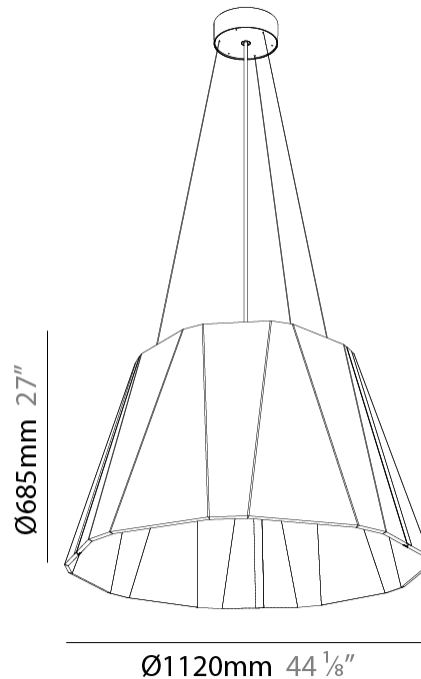

PHYSICAL

Shape: Cone
Diameter (mm): 1120
Diameter (in): 44 1/8
Height (mm): 685
Height (in): 26 15/16
Weight (kg): 14.5

Diffuser: [Clear / Microprism / Clear Microprism](#)
Fixture Finish: [SSR / BKV / CWI / CRY / HAB / UFT / ITA / RUA / FTG / MYG / LOD / PUS / FRO / FUP / KIA / POP / BLS / SPG / MEY / GOH / CHC / COM / ABZ / JAG / OBR / MOS / ROR](#)
Holder Finish: [SSR / BKV / CWI / CRY / HAB / LAG / UFT / ITA / RUA / RUR / MIC / FTG / MYG / TWT / LOD / PUS / FRO / FUP / KIA / POP / BLS / SPG / MEY / GOH / GUM / CHC / COM / ABZ / JAG](#)
Acoustic Finish: [SFW / CYW / SEE / SYN / MTS / PMB / TTN / CYB / STO / DPE / BES / SHB / ARE / ANE / VRD / CRF](#)
Fixture Material: Acoustic
Primary Material: Acoustic
Cable Details: 2000mm/78 3/4" or 6000mm/236 1/4" Cable, - Black, Orange, Red, Transparent and White

ELECTRICAL

Lamp Type: LED
Input Wattage (W): 125
Total Output Wattage (W): 113.6
Dimming: Tri-Mode (Non-Dimming and Phase Dimming (120Vac only) and 0-10V Dimming)
Driver Included: Yes
Driver Location: Integrated
Driver Class: Class 2
Input Voltage (V): 120 - 277
Upon Request: MATTER Dimming / DALI Dimming (Remote)

LED

Color Temperature (°K): [2700 / 3000 / 3500 / 4000](#)
Max. Delivered Lumen (lm): Max 17980
CRI: >90 CRI
Lamp Life (hrs): 50000

OPTICAL

RATINGS AND CERTIFICATIONS

Certified By: Certified for North American Standards
IP rating: IP20