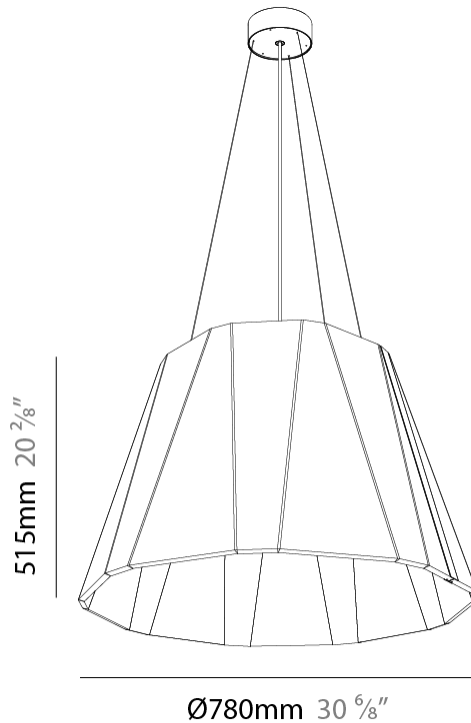

PHYSICAL

Shape: Cone
Diameter (mm): 780
Diameter (in): 30 ¹¹/₁₆
Height (mm): 515
Height (in): 20 ¹/₄
Weight (kg): 8.0

Diffuser: [Clear / Microprism / Clear Microprism](#)
Fixture Finish: [SSR / BKV / CWI / CRY / HAB / UFT / ITA / RUA / FTG / MYG / LOD / PUS / FRO / FUP / KIA / POP / BLS / SPG / MEY / GOH / CHC / COM / ABZ / JAG / OBR / MOS / ROR](#)
Holder Finish: [SSR / BKV / CWI / CRY / HAB / LAG / UFT / ITA / RUA / RUR / MIC / FTG / MYG / TWT / LOD / PUS / FRO / FUP / KIA / POP / BLS / SPG / MEY / GOH / GUM / CHC / COM / ABZ / JAG](#)
Acoustic Finish: [SFW / CYW / SEE / SYN / MTS / PMB / TTN / CYB / STO / DPE / BES / SHB / ARE / ANE / VRD / CRF](#)
Fixture Material: Acoustic
Primary Material: Acoustic
Cable Details: 2000mm/78 3/4" or 6000mm/236 1/4" Cable, - Black, Orange, Red, Transparent and White

ELECTRICAL

Lamp Type: LED
Input Wattage (W): 53
Total Output Wattage (W): 48.2
Dimming: Tri-Mode (Non-Dimming and Phase Dimming (120Vac only) and 0-10V Dimming)
Driver Included: Yes
Driver Location: Integrated
Driver Type: Constant Current - Universal
Driver Class: Class 2
Input Voltage (V): 120 - 277
Upon Request: MATTER Dimming / DALI Dimming (Remote)

LED

Color Temperature (°K): [2700 / 3000 / 3500 / 4000](#)
Max. Delivered Lumen (lm): Max 7350
CRI: >90 CRI
Lamp Life (hrs): 50000

OPTICAL

RATINGS AND CERTIFICATIONS

Certified By: Certified for North American Standards
IP rating: IP20