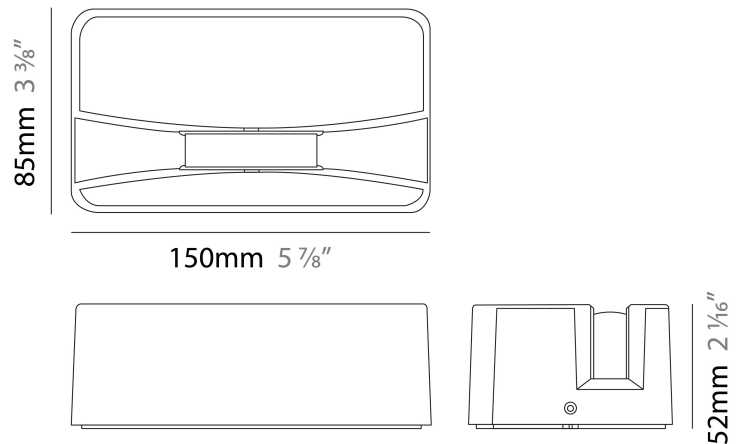

SILL SURFACE

E9W644-

base number _____
Finish Options _____

1. To build a product code in our configurator select the specify button on the base model # product page
2. To build a manual product code on this datasheet choose from the options listed below in blue font and add the suffix to the base model #

GENERAL

Series: Sill
Brand: Platek
Division: Exterior
Mounting Type: Surface
Mounting Location: Window Sill
Subcategory: Uplight

PHYSICAL

Shape: Rectangle
Length (mm): 150
Length (in): 5 7/8
Width (mm): 85
Width (in): 3 3/8
Height (mm): 52
Height (in): 2 1/16
Light Distribution: Uplight
Screws: No visible screws
Diffuser: Clear tempered glass
Fixture Finish: WHI / GRY
Fixture Material: Aluminum Die Cast
Cable Details: 1.500 mm / 591/16" - 3 x 1,00 mm2 power supply

ELECTRICAL

Lamp Type: LED
Input Wattage (W): 6.4
Total Output Wattage (W): 5.8
Dimming: DMX
Control Gear: DMX
Driver Included: No
Driver Location: Remote
Driver Type: Constant Voltage - Universal
Driver Class: Class 2
Input Voltage (V): 120 - 277
Output Voltage (V): 24

LED

Number of LEDs: 4
Color Temperature (°K): RGBW
CRI: >80 CRI
Lamp Life (hrs): 50000

OPTICAL

Optic°: 110x8

RATINGS AND CERTIFICATIONS

Certified By: Certified for North American Standards
IP rating: IP65
IK Rating: IK08