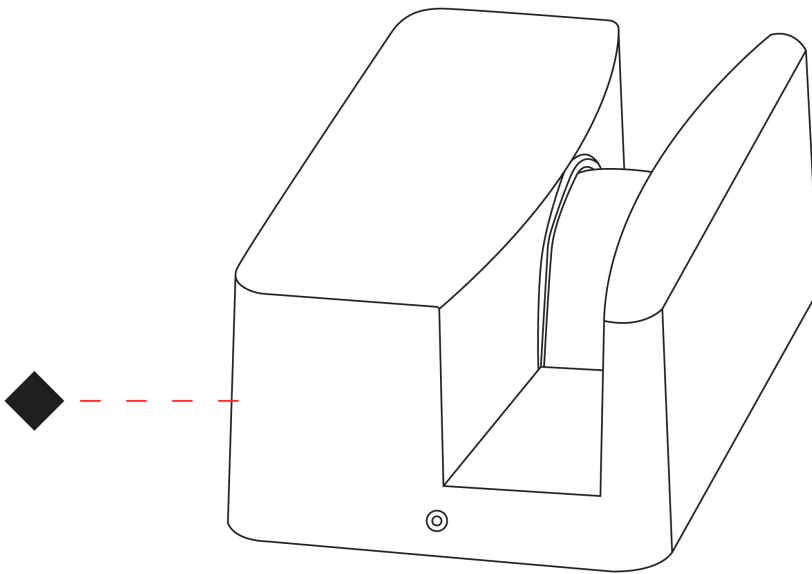

SILL SURFACE

E9W643-

PROJECT _____

TYPE _____

SPECIFIER _____

QUANTITY _____

DATE _____

E