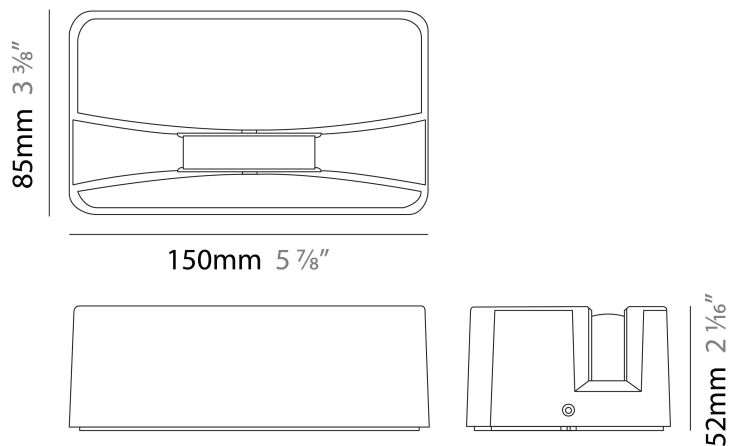

SILL SURFACE

E9W643- _____ - _____
base number   Color   Finish
                         Temperature   Options

1. To build a product code in our configurator select the specify button on the base model # product page
2. To build a manual product code on this datasheet choose from the options listed below in blue font and add the suffix to the base model #

GENERAL

Series: Sill
Brand: Platek
Division: Exterior
Mounting Type: Surface
Mounting Location: Window Sill
Subcategory: Uplight

PHYSICAL

Shape: Rectangle
Length (mm): 150
Length (in): 5 7/8
Width (mm): 85
Width (in): 3 3/8
Height (mm): 52
Height (in): 2 1/16
Light Distribution: Uplight
Screws: No visible screws
Diffuser: Clear tempered glass
Fixture Finish: WHI / GRY
Fixture Material: Aluminum Die Cast
Cable Details: 1500 mm / 591/16" - 3 x 100 mm2 power supply

ELECTRICAL

Lamp Type: LED (Zhaga Standard)
Input Wattage (W): 8
Total Output Wattage (W): 6.3
Dimming: 1-10V Dimming to 10%
Driver Included: No
Driver Location: Remote
Driver Type: Constant Voltage - Universal
Driver Class: Class 2
Input Voltage (V): 120 - 277
Output Voltage (V): 24

LED

Number of LEDs: 4
Color Temperature (°K): 2700 / 3000 / 4000
Max. Delivered Lumen (lm): 235 / 235 / 245
Nominal Lumen (lm): 780 / 780 / 810
CRI: >80 CRI
Lamp Life (hrs): 50000

OPTICAL

Optic°: 100x5

RATINGS AND CERTIFICATIONS

Certified By: Certified for North American Standards
IP rating: IP65
IK Rating: IK08