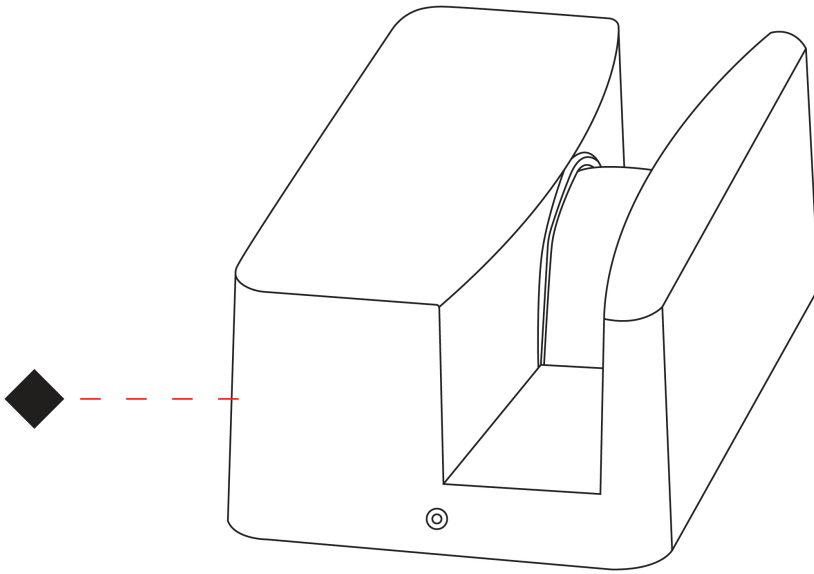

SILL SURFACE

E9W643-

PROJECT _____

TYPE _____

SPECIFIER _____

QUANTITY _____

DATE _____

E