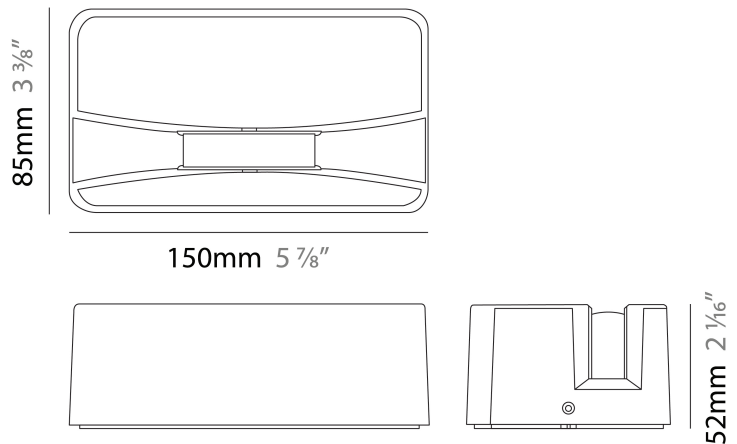

PROJECT
TYPE
SPECIFIER
QUANTITY
DATE

SILLABARY SURFACE

E9W644-

base number Finish
Options

1. To build a product code in our configurator select the specify button on the base model # product page
2. To build a manual product code on this datasheet choose from the options listed below in blue font and add the suffix to the base model #

GENERAL

Series: Sillabary
Partner: Platek
Division: Exterior
Installation: Surface
Product Type: Wall Surface
Mounting Location: Window Sill
Light Distribution: Uplight

PHYSICAL

Shape: Rectangle
Length (mm): 150
Length (in): 5 7/8
Width (mm): 85
Width (in): 3 3/8
Height (mm): 52
Height (in): 2 1/16
Screws: No visible screws
Diffuser: Clear tempered glass
Fixture Finish: WHI / GRY
Fixture Material: Aluminum Die Cast
Cable Details: 1.500 mm / 591/16" - 3 x 1,00 mm2 power supply

ELECTRICAL

Lamp Type: LED
Input Wattage (W): 6.4
Total Output Wattage (W): 5.8
Dimming: DMX
Control Gear: DMX
Driver Included: No
Driver Location: Remote
Driver Type: Constant Voltage - Universal
Driver Class: Class 2
Input Voltage (V): 120 - 277
Output Voltage (V): 24

LED

Number of LEDs: 4
Color Temperature (°K): RGBW
CRI: >80 CRI
Lamp Life (hrs): 50000

OPTICAL

Optic°: 110x8

RATINGS AND CERTIFICATIONS

Certified By: Certified for North American Standards
IP rating: IP65
IK Rating: IK08