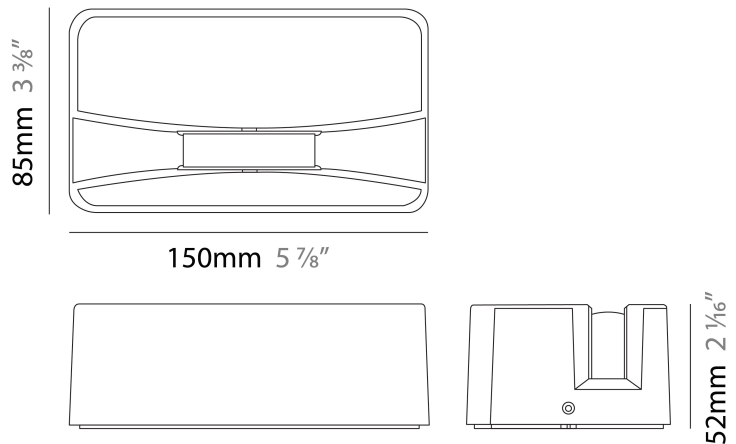

SILLABARY SURFACE

E9W643- _____ - _____
base number   Color   Finish
                         Temperature   Options

1. To build a product code in our configurator select the specify button on the base model # product page
2. To build a manual product code on this datasheet choose from the options listed below in blue font and add the suffix to the base model #

GENERAL

Series: Sillabary
Partner: Platek
Division: Exterior
Installation: Surface
Product Type: Wall Surface
Mounting Location: Window Sill
Light Distribution: Uplight

PHYSICAL

Shape: Rectangle
Length (mm): 150
Length (in): 5 7/8
Width (mm): 85
Width (in): 3 3/8
Height (mm): 52
Height (in): 2 1/16
Screws: No visible screws
Diffuser: Clear tempered glass
Fixture Finish: WHI / GRY
Fixture Material: Aluminum Die Cast
Cable Details: 1500 mm / 591/16" - 3 x 100 mm2 power supply

ELECTRICAL

Lamp Type: LED (Zhaga Standard)
Input Wattage (W): 8
Total Output Wattage (W): 6.3
Dimming: 1-10V Dimming to 10%
Driver Included: No
Driver Location: Remote
Driver Type: Constant Voltage - Universal
Driver Class: Class 2
Input Voltage (V): 120 - 277
Output Voltage (V): 24

LED

Number of LEDs: 4
Color Temperature (°K): 2700 / 3000 / 4000
Max. Delivered Lumen (lm): 235 / 235 / 245
Nominal Lumen (lm): 780 / 780 / 810
CRI: >80 CRI
Lamp Life (hrs): 50000

OPTICAL

Optic°: 100x5

RATINGS AND CERTIFICATIONS

Certified By: Certified for North American Standards
IP rating: IP65
IK Rating: IK08