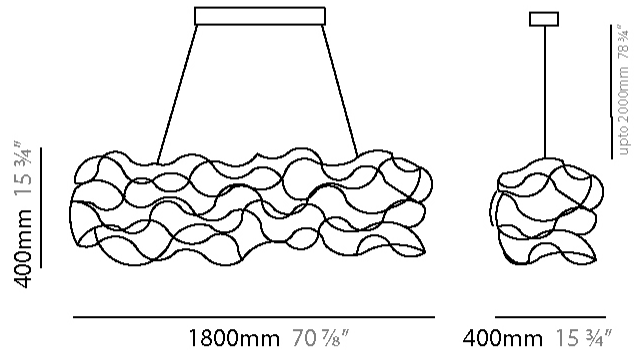

D101682-

base number   LED Dimming   Color Temperature   Finish Options

1. To build a product code in our configurator select the specify button on the base model # product page
2. To build a manual product code on this datasheet choose from the options listed below in blue font and add the suffix to the base model #

GENERAL

Series: Sirio
Subseries: Sirio Abstract
Brand: Quasar
Division: Design
Mounting Type: Suspension
Mounting Location: Ceiling
Subcategory: Ambient

PHYSICAL

Shape: Abstract
Length (mm): 1800
Length (in): 70 ⁷/₈
Width (mm): 400
Width (in): 15 ³/₄
Height (mm): 400
Height (in): 15 ³/₄
Max. Overall Height (mm): 2400
Max. Overall Height (in): 94 ¹/₂
Light Distribution: Omnidirectional
Weight (kg): 4.5
Weight (lbs): 9.9
Fixture Finish: [NIC](#) / [BRA](#) / [BBR](#)
Fixture Material: Metal
Cable Details: 2000mm Cable
Upon Request: Custom Sizes

ELECTRICAL

Lamp Type: LED
Input Wattage (W): 42
Dimming: [Non-Dimming / Phase Dimming (120vac Only)](#)
Driver Included: Yes
Driver Location: Integrated
Driver Type: Constant Voltage - 120/277Vac
Driver Class: Class 2
Input Voltage (V): 120 - 277
Output Voltage (V): 12
Upon Request: (Not included - see components) Integral: 0-10Vdc dimming

LED

Number of LEDs: 70
Color Temperature (°K): [2400](#) / [2800](#)
Max. Delivered Lumen (lm): 2100 (2800K)
CRI: >90 CRI
Lamp Life (hrs): 50000

OPTICAL

RATINGS AND CERTIFICATIONS

Certified By: Certified for North American Standards
IP rating: IP20