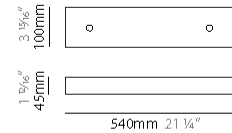

GENERAL

Series: Sirio
 Subseries: Sirio Abstract
 Brand: Quasar
 Division: Design
 Mounting Type: Suspension
 Mounting Location: Ceiling
 Subcategory: Ambient

PHYSICAL

Shape: Abstract
 Length (mm): 1800
 Length (in): 70 ⁷/₈
 Width (mm): 400
 Width (in): 15 ³/₄
 Height (mm): 400
 Height (in): 15 ³/₄
 Max. Overall Height (mm): 2400
 Max. Overall Height (in): 94 ¹/₂
 Light Distribution: Omnidirectional
 Weight (kg): 4.5
 Weight (lbs): 9.9
 Fixture Finish: [NIC](#) / [BRA](#) / [BBR](#)
 Fixture Material: Metal
 Cable Details: 2000mm Cable
 Upon Request: Custom Sizes

LED

Number of LEDs: 70
 Color Temperature (°K): [2400](#) / [2800](#)
 Max. Delivered Lumen (lm): 2100 (2800K)
 CRI: >90 CRI
 Lamp Life (hrs): 50000

OPTICAL

RATINGS AND CERTIFICATIONS

Certified By: Certified for North American Standards
 IP rating: IP20

GENERAL

Series: Sirio
 Subseries: Sirio Abstract
 Brand: Quasar
 Division: Design
 Mounting Type: Suspension
 Mounting Location: Ceiling
 Subcategory: Ambient

PHYSICAL

Shape: Abstract
 Length (mm): 2000
 Length (in): 78 ¾
 Width (mm): 400
 Width (in): 15 ¾
 Height (mm): 400
 Height (in): 15 ¾
 Max. Overall Height (mm): 2400
 Max. Overall Height (in): 94 ½
 Light Distribution: Omnidirectional
 Weight (kg): 4.5
 Weight (lbs): 9.9
 Fixture Finish: [NIC / BRA / BBR](#)
 Fixture Material: Metal
 Cable Details: 2000mm Cable
 Upon Request: Custom Sizes