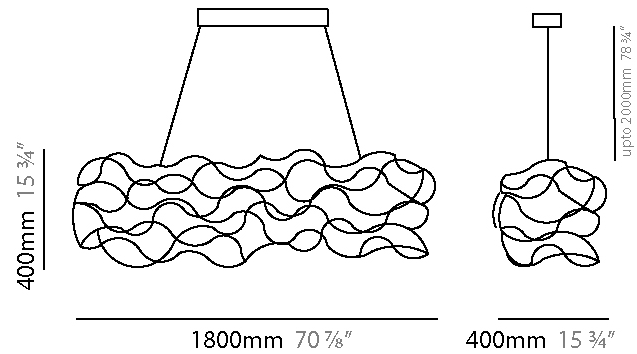

1. To build a product code in our configurator select the specify button on the base model # product page
2. To build a manual product code on this datasheet choose from the options listed below in blue font and add the suffix to the base model #

GENERAL

Series: Sirio
Subseries: Sirio Abstract
Brand: Quasar
Division: Design
Mounting Type: Suspension
Mounting Location: Ceiling
Subcategory: Ambient

PHYSICAL

Shape: Abstract
Length (mm): 1800
Length (in): 70 ⁷/₈
Width (mm): 400
Width (in): 15 ³/₄
Height (mm): 400
Height (in): 15 ³/₄
Max. Overall Height (mm): 2400
Max. Overall Height (in): 94 ¹/₂
Light Distribution: Omnidirectional
Weight (kg): 4.5
Weight (lbs): 9.9
Fixture Finish: [NIC](#) / [BRA](#) / [BBR](#)
Fixture Material: Metal
Cable Details: 2000mm Cable
Upon Request: Custom Sizes

ELECTRICAL

Lamp Type: LED
Input Wattage (W): 45
Max. Wattage Per Lamp (W): 3
Dimming: [Non-Dimming / Phase Dimming (120vac Only)](#)
Driver Included: Yes
Driver Location: Integrated
Driver Type: Constant Voltage - 120/277Vac
Driver Class: Class 2
Input Voltage (V): 120 - 277
Output Voltage (V): 12
Upon Request: (Not included - see components) Integral: 0-10Vdc dimming

LED

Number of LEDs: 70 + 1
Color Temperature (°K): [2400](#) / [2800](#)
Max. Delivered Lumen (lm): 2100 (2800K)
CRI: >90 CRI
Lamp Life (hrs): 50000

OPTICAL

RATINGS AND CERTIFICATIONS

Certified By: Certified for North American Standards
IP rating: IP20