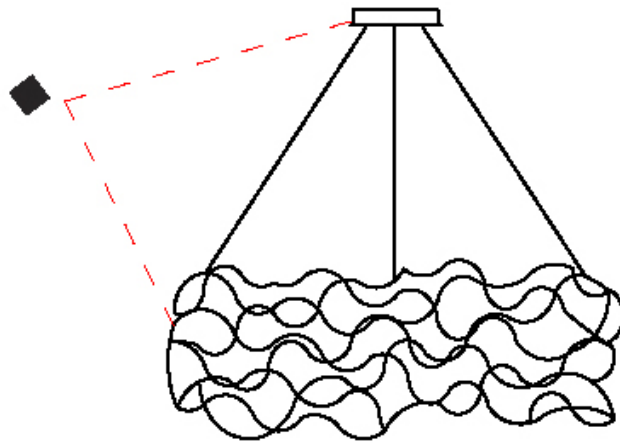

SIRIO DISC SUSPENSION

D101678-

PROJECT	_____
TYPE	_____
SPECIFIER	_____
QUANTITY	_____
DATE	_____

D