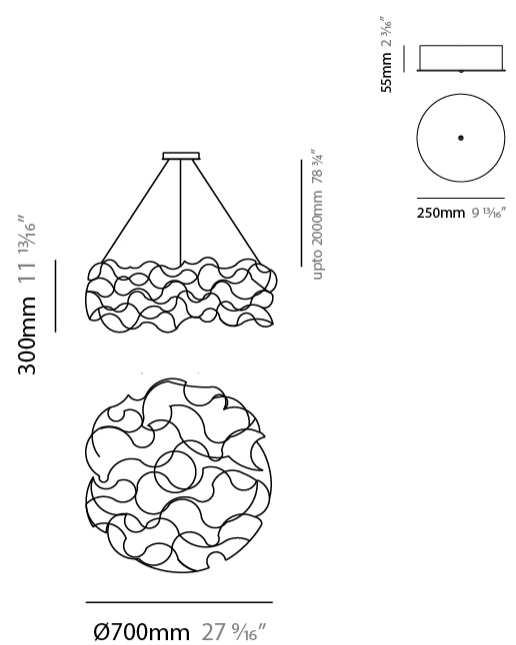

SIRIO DISC SUSPENSION

D101678-

base number   LED Dimming   Color Temperature   Finish Options

1. To build a product code in our configurator select the specify button on the base model # product page
2. To build a manual product code on this datasheet choose from the options listed below in blue font and add the suffix to the base model #

GENERAL

Series: Sirio
Subseries: Sirio Disc
Partner: Quasar
Division: Design
Installation: Suspension
Product Type: Chandelier
Mounting Location: Ceiling

PHYSICAL

Shape: Abstract
Diameter (mm): 700
Diameter (in): 27 ⁹/₁₆"
Height (mm): 300
Height (in): 11 ¹³/₁₆"
Max. Overall Height (mm): 2300
Max. Overall Height (in): 90 ⁹/₁₆"
Weight (kg): 3.5
Weight (lbs): 7.7
Fixture Finish: [NIC / BRA / BBR](#)
Fixture Material: Metal
Cable Details: 2000mm Cable
Upon Request: Custom Sizes

ELECTRICAL

Lamp Type: LED
Input Wattage (W): 30
Dimming: [Non-Dimming / Phase Dimming (120vac Only)](#)
Driver Included: Yes
Driver Location: Integrated
Driver Type: Constant Voltage - 120/277Vac
Driver Class: Class 2
Input Voltage (V): 120 - 277
Output Voltage (V): 12
Upon Request: (Not included - see components) Integral: 0-10Vdc dimming

LED

Number of LEDs: 50
Color Temperature (°K): [2400 / 2800](#)
Max. Delivered Lumen (lm): 2100 (2800K)
CRI: >90 CRI
Lamp Life (hrs): 50000

OPTICAL

RATINGS AND CERTIFICATIONS

Certified By: Certified for North American Standards
IP rating: IP20