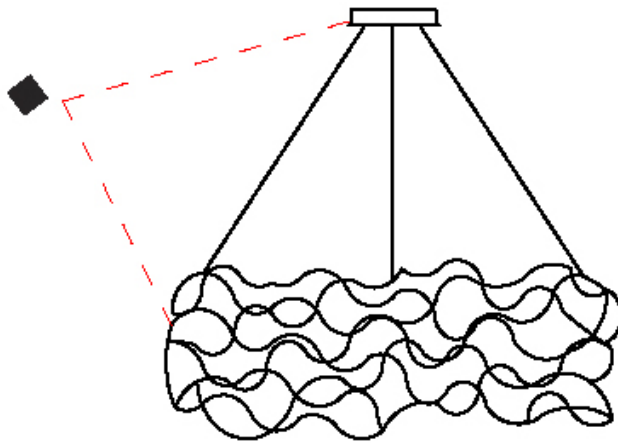

SIRIO DISC SUSPENSION

D101831-

PROJECT _____

TYPE _____

SPECIFIER _____

QUANTITY _____

DATE _____

D