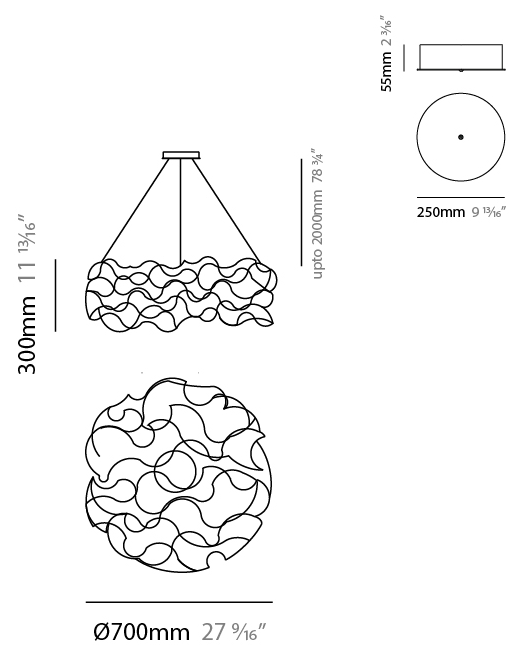

1. To build a product code in our configurator select the specify button on the base model # product page
2. To build a manual product code on this datasheet choose from the options listed below in blue font and add the suffix to the base model #

GENERAL

Series: Sirio
Subseries: Sirio Disc
Partner: Quasar
Division: Design
Installation: Suspension
Product Type: Chandelier
Mounting Location: Ceiling

PHYSICAL

Shape: Abstract
Diameter (mm): 700
Diameter (in): 27 ⁹/₁₆"
Height (mm): 300
Height (in): 11 ¹³/₁₆"
Max. Overall Height (mm): 2300
Max. Overall Height (in): 90 ⁹/₁₆"
Weight (kg): 3.5
Weight (lbs): 7.7
Fixture Finish: [NIC / BRA / BBR](#)
Fixture Material: Metal
Cable Details: 2000mm Cable
Upon Request: Custom Sizes

ELECTRICAL

Lamp Type: LED
Input Wattage (W): 33
Max. Wattage Per Lamp (W): 3
Dimming: [0-10V Dimming / Phase Dimming (120Vac Only)](#)
Driver Included: Yes
Driver Location: Integrated
Driver Type: Constant Voltage - 120/277Vac
Driver Class: Class 2
Input Voltage (V): 120 - 277
Output Voltage (V): 12
Upon Request: (Not included - see components) Integral: 0-10Vdc dimming

LED

Number of LEDs: 50 + 1
Color Temperature (°K): [2400 / 2800](#)
Max. Delivered Lumen (lm): 2100 (2800K)
CRI: >90 CRI
Lamp Life (hrs): 50000

OPTICAL

RATINGS AND CERTIFICATIONS

Certified By: Certified for North American Standards
IP rating: IP20

PROJECT _____
TYPE _____
SPECIFIER _____
QUANTITY _____
DATE _____