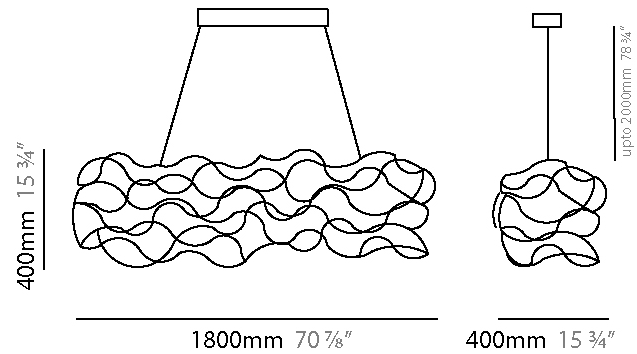

D101682-

base number   LED Dimming   Color Temperature   Finish Options

1. To build a product code in our configurator select the specify button on the base model # product page
2. To build a manual product code on this datasheet choose from the options listed below in blue font and add the suffix to the base model #

GENERAL

Series: Sirio
Subseries: Sirio Abstract
Brand: Quasar
Division: Design
Mounting Type: Suspension
Mounting Location: Ceiling
Subcategory: Ambient

PHYSICAL

Shape: Abstract
Length (mm): 1800
Length (in): 70 ⁷/₈
Width (mm): 400
Width (in): 15 ³/₄
Height (mm): 400
Height (in): 15 ³/₄
Max. Overall Height (mm): 2400
Max. Overall Height (in): 94 ¹/₂
Light Distribution: Omnidirectional
Weight (kg): 4.5
Weight (lbs): 9.9
Fixture Finish: [NIC](#) / [BRA](#) / [BBR](#)
Fixture Material: Metal
Cable Details: 2000mm Cable
Upon Request: Custom Sizes

ELECTRICAL

Lamp Type: LED
Input Wattage (W): 42
Dimming: [Non-Dimming / Phase Dimming (120vac Only)](#)
Driver Included: Yes
Driver Location: Integrated
Driver Type: Constant Voltage - 120/277Vac
Driver Class: Class 2
Input Voltage (V): 120 - 277
Output Voltage (V): 12
Upon Request: (Not included - see components) Integral: 0-10Vdc dimming

LED

Number of LEDs: 70
Color Temperature (°K): [2400](#) / [2800](#)
Max. Delivered Lumen (lm): 2100 (2800K)
CRI: >90 CRI
Lamp Life (hrs): 50000

OPTICAL

RATINGS AND CERTIFICATIONS

Certified By: Certified for North American Standards
IP rating: IP20