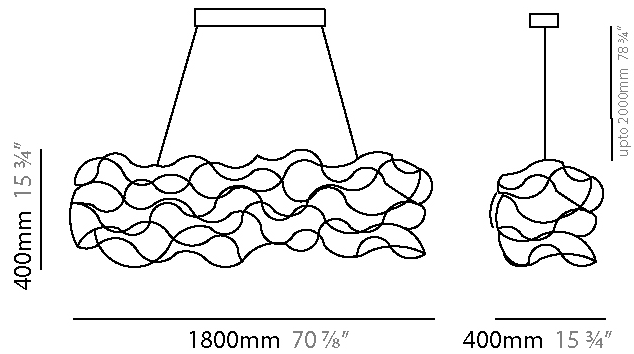

1. To build a product code in our configurator select the specify button on the base model # product page
2. To build a manual product code on this datasheet choose from the options listed below in blue font and add the suffix to the base model #

GENERAL

Series: Sirio
Subseries: Sirio Abstract
Brand: Quasar
Division: Design
Mounting Type: Suspension
Mounting Location: Ceiling
Subcategory: Ambient

PHYSICAL

Shape: Abstract
Length (mm): 1800
Length (in): 70 ⁷/₈
Width (mm): 400
Width (in): 15 ³/₄
Height (mm): 400
Height (in): 15 ³/₄
Max. Overall Height (mm): 2400
Max. Overall Height (in): 94 ¹/₂
Light Distribution: Omnidirectional
Weight (kg): 4.5
Weight (lbs): 9.9
Fixture Finish: [NIC / BRA / BBR](#)
Fixture Material: Metal
Cable Details: 2000mm Cable
Upon Request: Custom Sizes

ELECTRICAL

Lamp Type: LED
Input Wattage (W): 45
Max. Wattage Per Lamp (W): 3
Dimming: [Non-Dimming / Phase Dimming (120vac Only)](#)
Driver Included: Yes
Driver Location: Integrated
Driver Type: Constant Voltage - 120/277Vac
Driver Class: Class 2
Input Voltage (V): 120 - 277
Output Voltage (V): 12
Upon Request: (Not included - see components) Integral: 0-10Vdc dimming

LED

Number of LEDs: 70 + 1
Color Temperature (°K): [2400 / 2800](#)
Max. Delivered Lumen (lm): 2100 (2800K)
CRI: >90 CRI
Lamp Life (hrs): 50000

OPTICAL

RATINGS AND CERTIFICATIONS

Certified By: Certified for North American Standards
IP rating: IP20