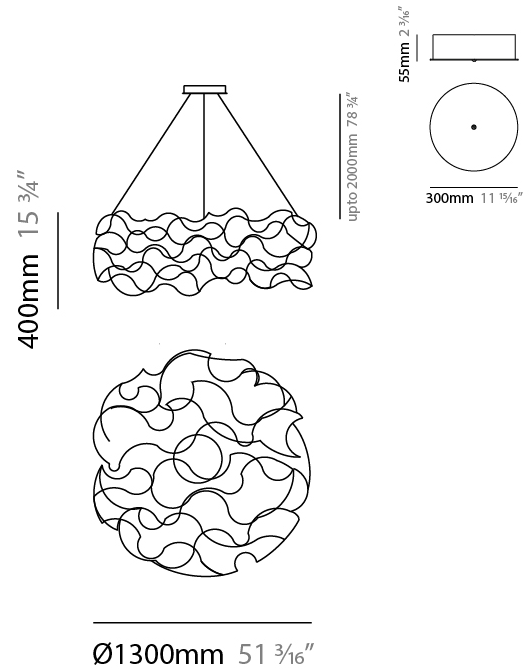

SIRIO DISC SUSPENSION

D101679-

base number   LED Dimming   Color Temperature   Finish Options

1. To build a product code in our configurator select the specify button on the base model # product page
2. To build a manual product code on this datasheet choose from the options listed below in blue font and add the suffix to the base model #

GENERAL

Series: Sirio
Subseries: Sirio Disc
Brand: Quasar
Division: Design
Mounting Type: Suspension
Mounting Location: Ceiling
Subcategory: Ambient

PHYSICAL

Shape: Abstract
Diameter (mm): 1300
Diameter (in): 51 ³/₁₆
Height (mm): 400
Height (in): 15 ³/₄
Max. Overall Height (mm): 2400
Max. Overall Height (in): 94 ¹/₂
Light Distribution: Omnidirectional
Weight (kg): 6.5
Weight (lbs): 14.3
[Fixture Finish: NIC / BRA / BBR](#)
Fixture Material: Metal
Cable Details: 2000mm Cable
Upon Request: Custom Sizes

ELECTRICAL

Lamp Type: LED
Input Wattage (W): 78
[Dimming: Non-Dimming / Phase Dimming (120vac Only)](#)
Driver Included: Yes
Driver Location: Integrated
Driver Type: Constant Voltage - 120/277Vac
Driver Class: Class 2
Input Voltage (V): 120 - 277
Output Voltage (V): 12
Upon Request: (Not included - see components) Integral: 0-10Vdc dimming

LED

Number of LEDs: 130
[Color Temperature (°K): 2400 / 2800](#)
Max. Delivered Lumen (lm): 3900 (2800K)
CRI: >90 CRI
Lamp Life (hrs): 50000

OPTICAL

RATINGS AND CERTIFICATIONS

Certified By: Certified for North American Standards
IP rating: IP20