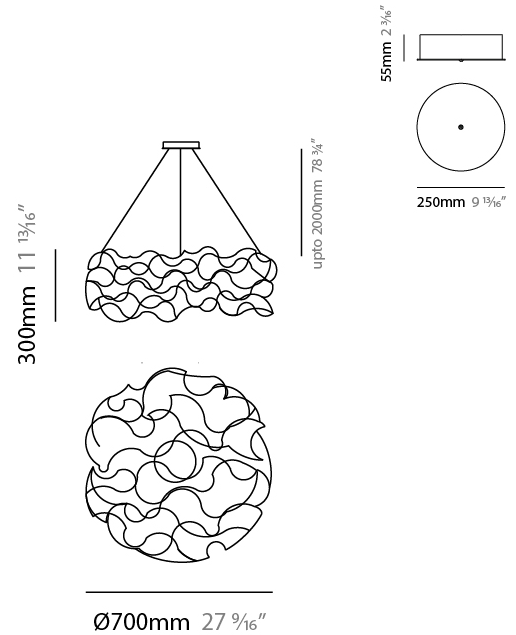

1. To build a product code in our configurator select the specify button on the base model # product page
2. To build a manual product code on this datasheet choose from the options listed below in blue font and add the suffix to the base model #

GENERAL

Series: Sirio
Subseries: Sirio Disc
Brand: Quasar
Division: Design
Mounting Type: Suspension
Mounting Location: Ceiling
Subcategory: Ambient

PHYSICAL

Shape: Abstract
Diameter (mm): 700
Diameter (in): 27 ⁹/₁₆"
Height (mm): 300
Height (in): 11 ¹³/₁₆"
Max. Overall Height (mm): 2300
Max. Overall Height (in): 90 ⁹/₁₆"
Light Distribution: Omnidirectional
Weight (kg): 3.5
Weight (lbs): 7.7
[Fixture Finish: NIC / BRA / BBR](#)
Fixture Material: Metal
Cable Details: 2000mm Cable
Upon Request: Custom Sizes

ELECTRICAL

Lamp Type: LED
Input Wattage (W): 33
Max. Wattage Per Lamp (W): 3
[Dimming: 0-10V Dimming / Phase Dimming (120Vac Only)](#)
Driver Included: Yes
Driver Location: Integrated
Driver Type: Constant Voltage - 120/277Vac
Driver Class: Class 2
Input Voltage (V): 120 - 277
Output Voltage (V): 12
Upon Request: (Not included - see components) Integral: 0-10Vdc dimming

LED

Number of LEDs: 50 + 1
[Color Temperature (°K): 2400 / 2800](#)
Max. Delivered Lumen (lm): 2100 (2800K)
CRI: >90 CRI
Lamp Life (hrs): 50000

OPTICAL

RATINGS AND CERTIFICATIONS

Certified By: Certified for North American Standards
IP rating: IP20

PROJECT
TYPE
SPECIFIER
QUANTITY
DATE