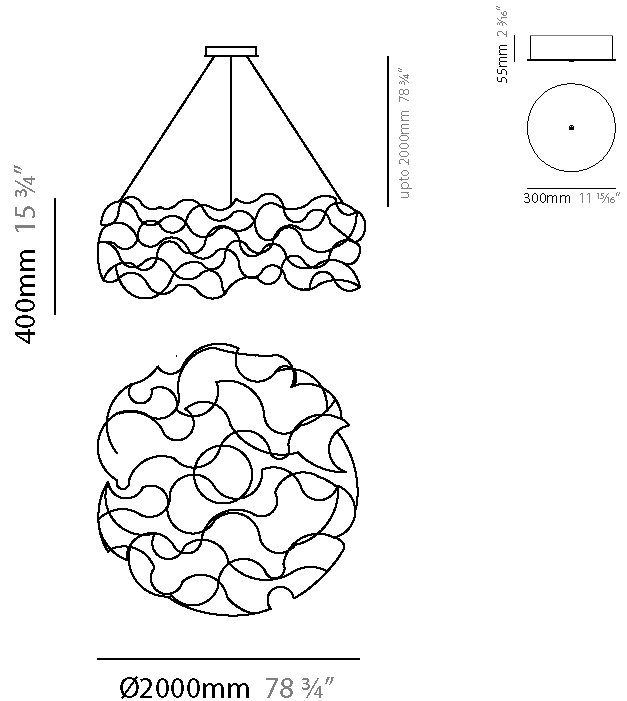

D101833-

base number   LED Dimming   Color Temperature   Finish Options

1. To build a product code in our configurator select the specify button on the base model # product page
2. To build a manual product code on this datasheet choose from the options listed below in blue font and add the suffix to the base model #

GENERAL

Series: Sirio
Subseries: Sirio Disc
Brand: Quasar
Division: Design
Mounting Type: Suspension
Mounting Location: Ceiling
Subcategory: Ambient

PHYSICAL

Shape: Abstract
Diameter (mm): 2000
Diameter (in): 78 3/4
Height (mm): 400
Height (in): 15 3/4
Max. Overall Height (mm): 2400
Max. Overall Height (in): 94 1/2
Light Distribution: Omnidirectional
Weight (kg): 6
Weight (lbs): 13.2
[Fixture Finish: NIC / BRA / BBR](#)
Fixture Material: Metal
Cable Details: 2000mm Cable
Upon Request: Custom Sizes

ELECTRICAL

Lamp Type: LED
Input Wattage (W): 123
Max. Wattage Per Lamp (W): 3
[Dimming: Non-Dimming / Phase Dimming (120vac Only)](#)
Driver Included: Yes
Driver Location: Integrated
Driver Type: Constant Voltage - 120/277Vac
Driver Class: Class 2
Input Voltage (V): 120 - 277
Output Voltage (V): 12
Upon Request: (Not included - see components) Integral: 0-10Vdc dimming

LED

Number of LEDs: 200 + 1
[Color Temperature (°K): 2400 / 2800](#)
Max. Delivered Lumen (lm): 6000 (2800K)
CRI: >90 CRI
Lamp Life (hrs): 50000

OPTICAL

RATINGS AND CERTIFICATIONS

Certified By: Certified for North American Standards
IP rating: IP20