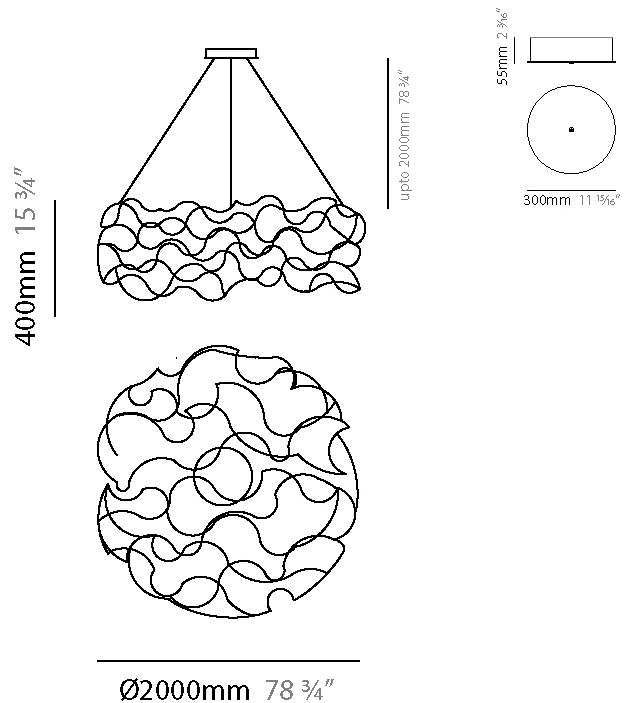

SIRIO DISC SUSPENSION

D101680-

base number   LED Dimming   Color Temperature   Finish Options

1. To build a product code in our configurator select the specify button on the base model # product page
2. To build a manual product code on this datasheet choose from the options listed below in blue font and add the suffix to the base model #

GENERAL

Series: Sirio
Subseries: Sirio Disc
Brand: Quasar
Division: Design
Mounting Type: Suspension
Mounting Location: Ceiling
Subcategory: Ambient

PHYSICAL

Shape: Abstract
Diameter (mm): 2000
Diameter (in): 78 3/4
Height (mm): 400
Height (in): 15 3/4
Max. Overall Height (mm): 2400
Max. Overall Height (in): 94 1/2
Light Distribution: Omnidirectional
Weight (kg): 6
Weight (lbs): 13.2
[Fixture Finish: NIC / BRA / BBR](#)
Fixture Material: Metal
Cable Details: 2000mm Cable
Upon Request: Custom Sizes

ELECTRICAL

Lamp Type: LED
Input Wattage (W): 120
[Dimming: Non-Dimming / Phase Dimming (120vac Only)](#)
Driver Included: Yes
Driver Location: Integrated
Driver Type: Constant Voltage - 120/277Vac
Driver Class: Class 2
Input Voltage (V): 120 - 277
Output Voltage (V): 12

LED

Number of LEDs: 200
[Color Temperature (°K): 2400 / 2800](#)
Max. Delivered Lumen (lm): 6000 (2800K)
CRI: >90 CRI
Lamp Life (hrs): 50000

OPTICAL

RATINGS AND CERTIFICATIONS

Certified By: Certified for North American Standards
IP rating: IP20