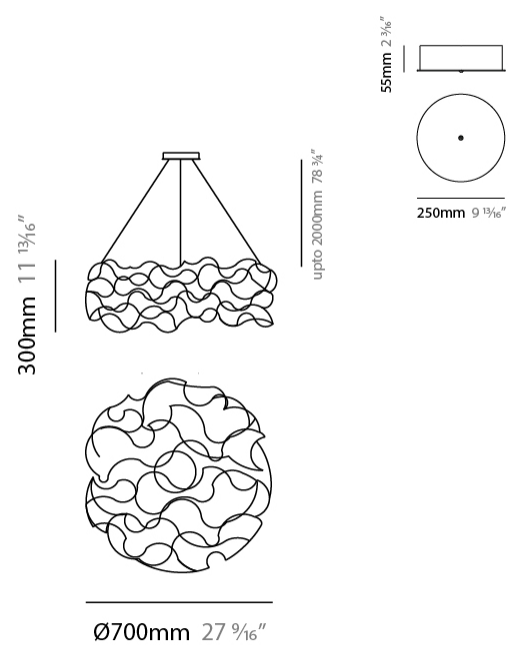

base number   LED Dimming   Color Temperature   Finish Options

1. To build a product code in our configurator select the specify button on the base model # product page
2. To build a manual product code on this datasheet choose from the options listed below in blue font and add the suffix to the base model #

GENERAL

Series: Sirio
Subseries: Sirio Disc
Brand: Quasar
Division: Design
Mounting Type: Suspension
Mounting Location: Ceiling
Subcategory: Ambient

PHYSICAL

Shape: Abstract
Diameter (mm): 700
Diameter (in): 27 9/16
Height (mm): 300
Height (in): 11 13/16
Max. Overall Height (mm): 2300
Max. Overall Height (in): 90 9/16
Light Distribution: Omnidirectional
Weight (kg): 3.5
Weight (lbs): 7.7
[Fixture Finish: NIC / BRA / BBR](#)
Fixture Material: Metal
Cable Details: 2000mm Cable
Upon Request: Custom Sizes

ELECTRICAL

Lamp Type: LED
Input Wattage (W): 30
[Dimming: Non-Dimming / Phase Dimming (120vac Only)](#)
Driver Included: Yes
Driver Location: Integrated
Driver Type: Constant Voltage - 120/277Vac
Driver Class: Class 2
Input Voltage (V): 120 - 277
Output Voltage (V): 12
Upon Request: (Not included - see components) Integral: 0-10Vdc dimming

LED

Number of LEDs: 50
[Color Temperature (°K): 2400 / 2800](#)
Max. Delivered Lumen (lm): 2100 (2800K)
CRI: >90 CRI
Lamp Life (hrs): 50000

OPTICAL

RATINGS AND CERTIFICATIONS

Certified By: Certified for North American Standards
IP rating: IP20

PROJECT
TYPE
SPECIFIER
QUANTITY
DATE