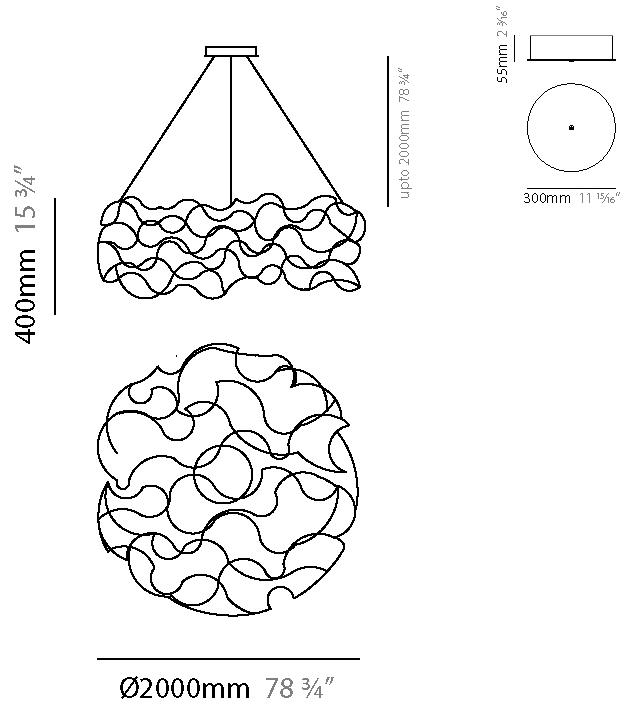

SIRIO DISC SUSPENSION

D101680-

base number   LED Dimming   Color Temperature   Finish Options

1. To build a product code in our configurator select the specify button on the base model # product page
2. To build a manual product code on this datasheet choose from the options listed below in blue font and add the suffix to the base model #

GENERAL

Series: Sirio
Subseries: Sirio Disc
Brand: Quasar
Division: Design
Mounting Type: Suspension
Mounting Location: Ceiling
Subcategory: Ambient

PHYSICAL

Shape: Abstract
Diameter (mm): 2000
Diameter (in): 78 3/4
Height (mm): 400
Height (in): 15 3/4
Max. Overall Height (mm): 2400
Max. Overall Height (in): 94 1/2
Light Distribution: Omnidirectional
Weight (kg): 6
Weight (lbs): 13.2
Fixture Finish: [NIC / BRA / BBR](#)
Fixture Material: Metal
Cable Details: 2000mm Cable
Upon Request: Custom Sizes

ELECTRICAL

Lamp Type: LED
Input Wattage (W): 120
Dimming: [Non-Dimming / Phase Dimming (120vac Only)](#)
Driver Included: Yes
Driver Location: Integrated
Driver Type: Constant Voltage - 120/277Vac
Driver Class: Class 2
Input Voltage (V): 120 - 277
Output Voltage (V): 12

LED

Number of LEDs: 200
Color Temperature (°K): [2400 / 2800](#)
Max. Delivered Lumen (lm): 6000 (2800K)
CRI: >90 CRI
Lamp Life (hrs): 50000

OPTICAL

RATINGS AND CERTIFICATIONS

Certified By: Certified for North American Standards
IP rating: IP20