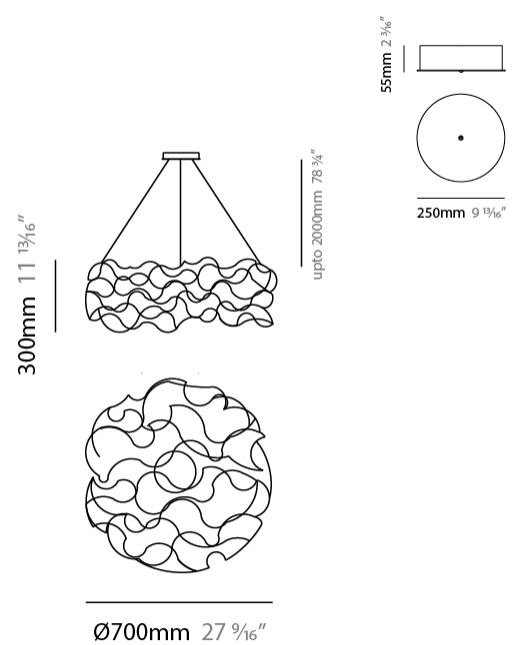

SIRIO DISC SUSPENSION

D101678-

base number   LED Dimming   Color Temperature   Finish Options

1. To build a product code in our configurator select the specify button on the base model # product page
2. To build a manual product code on this datasheet choose from the options listed below in blue font and add the suffix to the base model #

GENERAL

Series: Sirio
Subseries: Sirio Disc
Brand: Quasar
Division: Design
Mounting Type: Suspension
Mounting Location: Ceiling
Subcategory: Ambient

PHYSICAL

Shape: Abstract
Diameter (mm): 700
Diameter (in): 27 9/16
Height (mm): 300
Height (in): 11 13/16
Max. Overall Height (mm): 2300
Max. Overall Height (in): 90 9/16
Light Distribution: Omnidirectional
Weight (kg): 3.5
Weight (lbs): 7.7
[Fixture Finish: NIC / BRA / BBR](#)
Fixture Material: Metal
Cable Details: 2000mm Cable
Upon Request: Custom Sizes

ELECTRICAL

Lamp Type: LED
Input Wattage (W): 30
[Dimming: Non-Dimming / Phase Dimming (120vac Only)](#)
Driver Included: Yes
Driver Location: Integrated
Driver Type: Constant Voltage - 120/277Vac
Driver Class: Class 2
Input Voltage (V): 120 - 277
Output Voltage (V): 12
Upon Request: (Not included - see components) Integral: 0-10Vdc dimming

LED

Number of LEDs: 50
[Color Temperature (°K): 2400 / 2800](#)
Max. Delivered Lumen (lm): 2100 (2800K)
CRI: >90 CRI
Lamp Life (hrs): 50000

OPTICAL

RATINGS AND CERTIFICATIONS

Certified By: Certified for North American Standards
IP rating: IP20