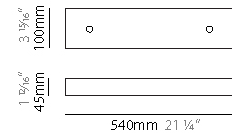

1. To build a product code in our configurator select the specify button on the base model # product page
2. To build a manual product code on this datasheet choose from the options listed below in blue font and add the suffix to the base model #

GENERAL

Series: Sirio
Subseries: Sirio Abstract
Brand: Quasar
Division: Design
Mounting Type: Suspension
Mounting Location: Ceiling
Subcategory: Ambient

PHYSICAL

Shape: Abstract
Length (mm): 1800
Length (in): 70 ⁷/₈
Width (mm): 400
Width (in): 15 ³/₄
Height (mm): 400
Height (in): 15 ³/₄
Max. Overall Height (mm): 2400
Max. Overall Height (in): 94 ¹/₂
Light Distribution: Omnidirectional
Weight (kg): 4.5
Weight (lbs): 9.9
Fixture Finish: [NIC / BRA / BBR](#)
Fixture Material: Metal
Cable Details: 2000mm Cable
Upon Request: Custom Sizes

ELECTRICAL

Lamp Type: LED
Input Wattage (W): 45
Max. Wattage Per Lamp (W): 3
Dimming: [Non-Dimming / Phase Dimming (120vac Only)](#)
Driver Included: Yes
Driver Location: Integrated
Driver Type: Constant Voltage - 120/277Vac
Driver Class: Class 2
Input Voltage (V): 120 - 277
Output Voltage (V): 12
Upon Request: (Not included - see components) Integral: 0-10Vdc dimming

LED

Number of LEDs: 70 + 1
Color Temperature (°K): [2400 / 2800](#)
Max. Delivered Lumen (lm): 2100 (2800K)
CRI: >90 CRI
Lamp Life (hrs): 50000

OPTICAL

RATINGS AND CERTIFICATIONS

Certified By: Certified for North American Standards
IP rating: IP20