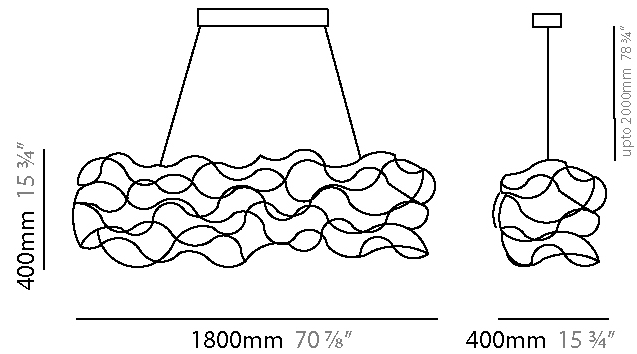

D101682-

base number   LED Dimming   Color Temperature   Finish Options

1. To build a product code in our configurator select the specify button on the base model # product page
2. To build a manual product code on this datasheet choose from the options listed below in blue font and add the suffix to the base model #

GENERAL

Series: Sirio
Subseries: Sirio Abstract
Brand: Quasar
Division: Design
Mounting Type: Suspension
Mounting Location: Ceiling
Subcategory: Ambient

PHYSICAL

Shape: Abstract
Length (mm): 1800
Length (in): 70 ⁷/₈
Width (mm): 400
Width (in): 15 ³/₄
Height (mm): 400
Height (in): 15 ³/₄
Max. Overall Height (mm): 2400
Max. Overall Height (in): 94 ¹/₂
Light Distribution: Omnidirectional
Weight (kg): 4.5
Weight (lbs): 9.9
Fixture Finish: [NIC / BRA / BBR](#)
Fixture Material: Metal
Cable Details: 2000mm Cable
Upon Request: Custom Sizes

ELECTRICAL

Lamp Type: LED
Input Wattage (W): 42
Dimming: [Non-Dimming / Phase Dimming (120vac Only)](#)
Driver Included: Yes
Driver Location: Integrated
Driver Type: Constant Voltage - 120/277Vac
Driver Class: Class 2
Input Voltage (V): 120 - 277
Output Voltage (V): 12
Upon Request: (Not included - see components) Integral: 0-10Vdc dimming

LED

Number of LEDs: 70
Color Temperature (°K): [2400 / 2800](#)
Max. Delivered Lumen (lm): 2100 (2800K)
CRI: >90 CRI
Lamp Life (hrs): 50000

OPTICAL

RATINGS AND CERTIFICATIONS

Certified By: Certified for North American Standards
IP rating: IP20