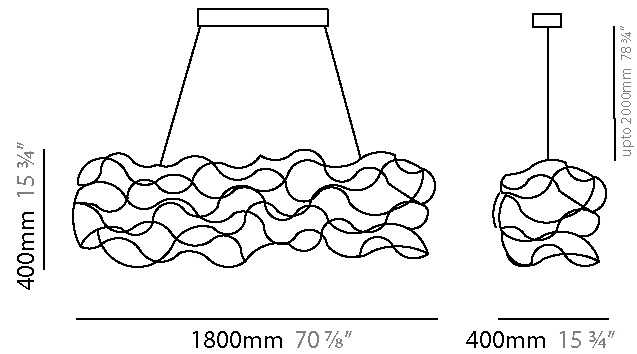

1. To build a product code in our configurator select the specify button on the base model # product page
2. To build a manual product code on this datasheet choose from the options listed below in blue font and add the suffix to the base model #

GENERAL

Series: Sirio
Subseries: Sirio Abstract
Brand: Quasar
Division: Design
Mounting Type: Suspension
Mounting Location: Ceiling
Subcategory: Ambient

PHYSICAL

Shape: Abstract
Length (mm): 1800
Length (in): 70 ⁷/₈
Width (mm): 400
Width (in): 15 ³/₄
Height (mm): 400
Height (in): 15 ³/₄
Max. Overall Height (mm): 2400
Max. Overall Height (in): 94 ¹/₂
Light Distribution: Omnidirectional
Weight (kg): 4.5
Weight (lbs): 9.9
Fixture Finish: [NIC / BRA / BBR](#)
Fixture Material: Metal
Cable Details: 2000mm Cable
Upon Request: Custom Sizes

ELECTRICAL

Lamp Type: LED
Input Wattage (W): 45
Max. Wattage Per Lamp (W): 3
Dimming: [Non-Dimming / Phase Dimming (120vac Only)](#)
Driver Included: Yes
Driver Location: Integrated
Driver Type: Constant Voltage - 120/277Vac
Driver Class: Class 2
Input Voltage (V): 120 - 277
Output Voltage (V): 12
Upon Request: (Not included - see components) Integral: 0-10Vdc dimming

LED

Number of LEDs: 70 + 1
Color Temperature (°K): [2400 / 2800](#)
Max. Delivered Lumen (lm): 2100 (2800K)
CRI: >90 CRI
Lamp Life (hrs): 50000

OPTICAL

RATINGS AND CERTIFICATIONS

Certified By: Certified for North American Standards
IP rating: IP20