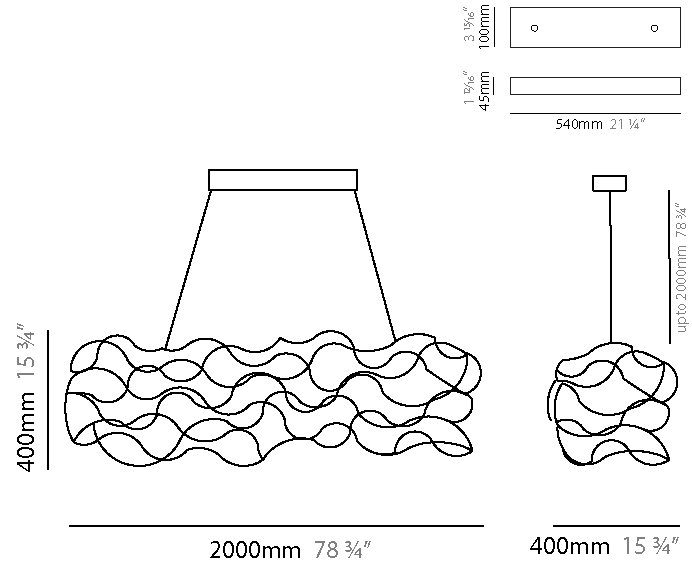

1. To build a product code in our configurator select the specify button on the base model # product page
2. To build a manual product code on this datasheet choose from the options listed below in blue font and add the suffix to the base model #

GENERAL

Series: Sirio
Subseries: Sirio Abstract
Brand: Quasar
Division: Design
Mounting Type: Suspension
Mounting Location: Ceiling
Subcategory: Ambient

PHYSICAL

Shape: Abstract
Length (mm): 2000
Length (in): 78 ¾
Width (mm): 400
Width (in): 15 ¾
Height (mm): 400
Height (in): 15 ¾
Max. Overall Height (mm): 2400
Max. Overall Height (in): 94 ½
Light Distribution: Omnidirectional
Weight (kg): 4.5
Weight (lbs): 9.9
Fixture Finish: NIC / BRA / BBR
Fixture Material: Metal
Cable Details: 2000mm Cable
Upon Request: Custom Sizes

ELECTRICAL

Lamp Type: LED
Input Wattage (W): 51
Max. Wattage Per Lamp (W): 3
Dimming: Non-Dimming / Phase Dimming (120vac Only)
Driver Included: Yes
Driver Location: Integrated
Driver Type: Constant Voltage - 120/277Vac
Driver Class: Class 2
Input Voltage (V): 120 - 277
Output Voltage (V): 12
Upon Request: (Not included - see components) Integral: 0-10Vdc dimming

LED

Number of LEDs: 80 + 1
Color Temperature (°K): 2400 / 2800
Max. Delivered Lumen (lm): 2400 (2800K)
CRI: >90 CRI
Lamp Life (hrs): 50000

OPTICAL

RATINGS AND CERTIFICATIONS

Certified By: Certified for North American Standards
IP rating: IP20