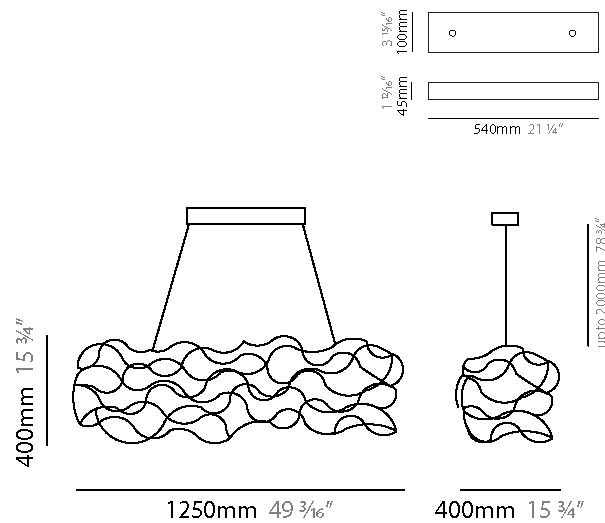

D101681-

base number   LED Dimming   Color Temperature   Finish Options

1. To build a product code in our configurator select the specify button on the base model # product page
2. To build a manual product code on this datasheet choose from the options listed below in blue font and add the suffix to the base model #

GENERAL

Series: Sirio
Subseries: Sirio Abstract
Brand: Quasar
Division: Design
Mounting Type: Suspension
Mounting Location: Ceiling
Subcategory: Ambient

PHYSICAL

Shape: Abstract
Length (mm): 1250
Length (in): 49 3/16
Width (mm): 400
Width (in): 15 3/4
Height (mm): 400
Height (in): 15 3/4
Max. Overall Height (mm): 2400
Max. Overall Height (in): 94 1/2
Light Distribution: Omnidirectional
Weight (kg): 4
Weight (lbs): 8.8
Fixture Finish: [NIC / BRA / BBR](#)
Fixture Material: Metal
Cable Details: 2000mm Cable
Upon Request: Custom Sizes

ELECTRICAL

Lamp Type: LED
Input Wattage (W): 30
Dimming: [Non-Dimming / Phase Dimming (120vac Only)](#)
Driver Included: Yes
Driver Location: Integrated
Driver Type: Constant Voltage - 120/277Vac
Driver Class: Class 2
Input Voltage (V): 120 - 277
Output Voltage (V): 12
Upon Request: (Not included - see components) Integral: 0-10Vdc dimming

LED

Number of LEDs: 50
Color Temperature (°K): [2400 / 2800](#)
Max. Delivered Lumen (lm): 1500 (2800K)
CRI: >90 CRI
Lamp Life (hrs): 50000

OPTICAL

RATINGS AND CERTIFICATIONS

Certified By: Certified for North American Standards
IP rating: IP20