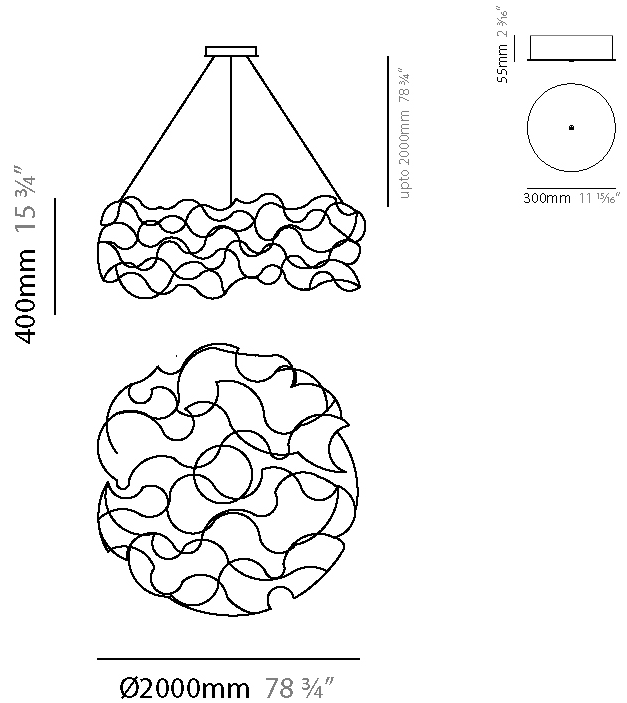

D101833-

base number   LED Dimming   Color Temperature   Finish Options

1. To build a product code in our configurator select the specify button on the base model # product page
2. To build a manual product code on this datasheet choose from the options listed below in blue font and add the suffix to the base model #

GENERAL

Series: Sirio
Subseries: Sirio Disc
Brand: Quasar
Division: Design
Mounting Type: Suspension
Mounting Location: Ceiling
Subcategory: Ambient

PHYSICAL

Shape: Abstract
Diameter (mm): 2000
Diameter (in): 78 ¾
Height (mm): 400
Height (in): 15 ¾
Max. Overall Height (mm): 2400
Max. Overall Height (in): 94 ½
Light Distribution: Omnidirectional
Weight (kg): 6
Weight (lbs): 13.2
[Fixture Finish: NIC / BRA / BBR](#)
Fixture Material: Metal
Cable Details: 2000mm Cable
Upon Request: Custom Sizes

ELECTRICAL

Lamp Type: LED
Input Wattage (W): 123
Max. Wattage Per Lamp (W): 3
[Dimming: Non-Dimming / Phase Dimming (120vac Only)](#)
Driver Included: Yes
Driver Location: Integrated
Driver Type: Constant Voltage - 120/277Vac
Driver Class: Class 2
Input Voltage (V): 120 - 277
Output Voltage (V): 12
Upon Request: (Not included - see components) Integral: 0-10Vdc dimming

LED

Number of LEDs: 200 + 1
[Color Temperature (°K): 2400 / 2800](#)
Max. Delivered Lumen (lm): 6000 (2800K)
CRI: >90 CRI
Lamp Life (hrs): 50000

OPTICAL

RATINGS AND CERTIFICATIONS

Certified By: Certified for North American Standards
IP rating: IP20