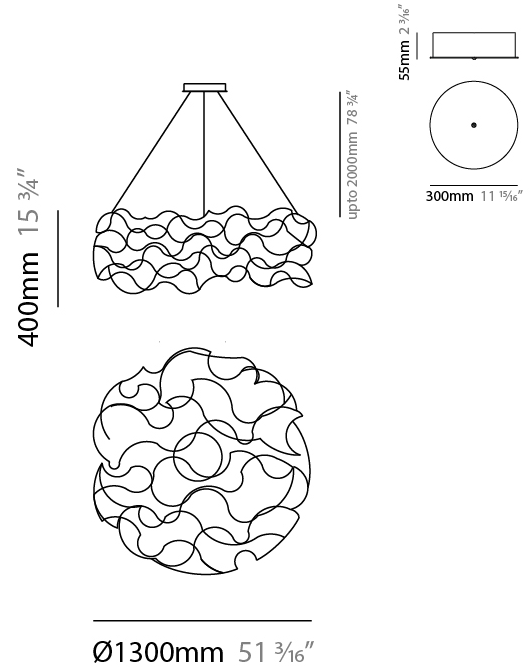

1. To build a product code in our configurator select the specify button on the base model # product page
2. To build a manual product code on this datasheet choose from the options listed below in blue font and add the suffix to the base model #

GENERAL

Series: Sirio
Subseries: Sirio Disc
Brand: Quasar
Division: Design
Mounting Type: Suspension
Mounting Location: Ceiling
Subcategory: Ambient

PHYSICAL

Shape: Abstract
Diameter (mm): 1300
Diameter (in): 51 ³/₁₆"
Height (mm): 400
Height (in): 15 ³/₄"
Max. Overall Height (mm): 2400
Max. Overall Height (in): 94 ¹/₂"
Light Distribution: Omnidirectional
Weight (kg): 6.5
Weight (lbs): 14.3
[Fixture Finish: NIC / BRA / BBR](#)
Fixture Material: Metal
Cable Details: 2000mm Cable
Upon Request: Custom Sizes

ELECTRICAL

Lamp Type: LED
Input Wattage (W): 81
Max. Wattage Per Lamp (W): 3
[Dimming: Non-Dimming / Phase Dimming (120vac Only)](#)
Driver Included: Yes
Driver Location: Integrated
Driver Type: Constant Voltage - 120/277Vac
Driver Class: Class 2
Input Voltage (V): 120 - 277
Output Voltage (V): 12
Upon Request: (Not included - see components) Integral: 0-10Vdc dimming

LED

Number of LEDs: 130 + 1
[Color Temperature (°K): 2400 / 2800](#)
Max. Delivered Lumen (lm): 3900 (2800K)
CRI: >90 CRI
Lamp Life (hrs): 50000

OPTICAL

RATINGS AND CERTIFICATIONS

Certified By: Certified for North American Standards
IP rating: IP20

PROJECT _____
TYPE _____
SPECIFIER _____
QUANTITY _____
DATE _____