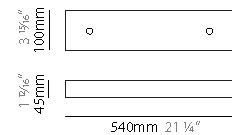

D101682-

base number   LED Dimming   Color Temperature   Finish Options

1. To build a product code in our configurator select the specify button on the base model # product page
2. To build a manual product code on this datasheet choose from the options listed below in blue font and add the suffix to the base model #

GENERAL

Series: Sirio
Subseries: Sirio Abstract
Brand: Quasar
Division: Design
Mounting Type: Suspension
Mounting Location: Ceiling
Subcategory: Ambient

PHYSICAL

Shape: Abstract
Length (mm): 1800
Length (in): 70 ⁷/₈
Width (mm): 400
Width (in): 15 ³/₄
Height (mm): 400
Height (in): 15 ³/₄
Max. Overall Height (mm): 2400
Max. Overall Height (in): 94 ¹/₂
Light Distribution: Omnidirectional
Weight (kg): 4.5
Weight (lbs): 9.9
Fixture Finish: [NIC / BRA / BBR](#)
Fixture Material: Metal
Cable Details: 2000mm Cable
Upon Request: Custom Sizes

ELECTRICAL

Lamp Type: LED
Input Wattage (W): 42
Dimming: [Non-Dimming / Phase Dimming (120vac Only)](#)
Driver Included: Yes
Driver Location: Integrated
Driver Type: Constant Voltage - 120/277Vac
Driver Class: Class 2
Input Voltage (V): 120 - 277
Output Voltage (V): 12
Upon Request: (Not included - see components) Integral: 0-10Vdc dimming

LED

Number of LEDs: 70
Color Temperature (°K): [2400 / 2800](#)
Max. Delivered Lumen (lm): 2100 (2800K)
CRI: >90 CRI
Lamp Life (hrs): 50000

OPTICAL

RATINGS AND CERTIFICATIONS

Certified By: Certified for North American Standards
IP rating: IP20