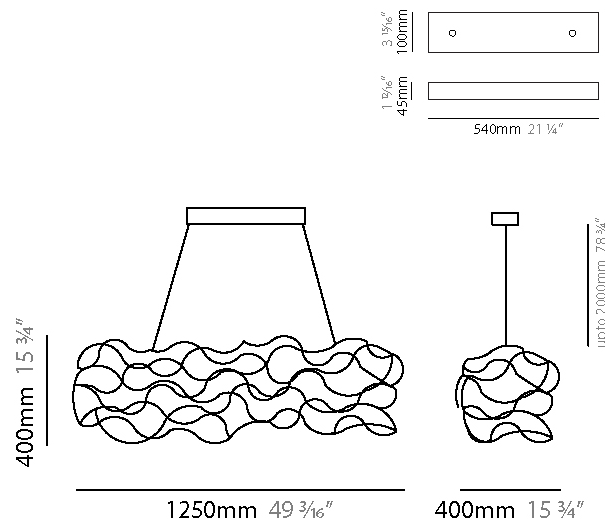

1. To build a product code in our configurator select the specify button on the base model # product page
2. To build a manual product code on this datasheet choose from the options listed below in blue font and add the suffix to the base model #

GENERAL

Series: Sirio
Subseries: Sirio Abstract
Brand: Quasar
Division: Design
Mounting Type: Suspension
Mounting Location: Ceiling
Subcategory: Ambient

PHYSICAL

Shape: Abstract
Length (mm): 1250
Length (in): 49 ³/₁₆
Width (mm): 400
Width (in): 15 ³/₄
Height (mm): 400
Height (in): 15 ³/₄
Max. Overall Height (mm): 2400
Max. Overall Height (in): 94 ¹/₂
Light Distribution: Omnidirectional
Weight (kg): 4
Weight (lbs): 8.8
[Fixture Finish: NIC / BRA / BBR](#)
Fixture Material: Metal
Cable Details: 2000mm Cable
Upon Request: Custom Sizes

ELECTRICAL

Lamp Type: LED
Input Wattage (W): 33
Max. Wattage Per Lamp (W): 3
[Dimming: Non-Dimming / Phase Dimming (120vac Only)](#)
Driver Included: Yes
Driver Location: Integrated
Driver Type: Constant Voltage - 120/277Vac
Driver Class: Class 2
Input Voltage (V): 120 - 277
Output Voltage (V): 12
Upon Request: (Not included - see components) Integral: 0-10Vdc dimming

LED

Number of LEDs: 50 + 1
[Color Temperature (°K): 2400 / 2800](#)
Max. Delivered Lumen (lm): 1500 (2800K)
CRI: >90 CRI
Lamp Life (hrs): 50000

OPTICAL

RATINGS AND CERTIFICATIONS

Certified By: Certified for North American Standards
IP rating: IP20