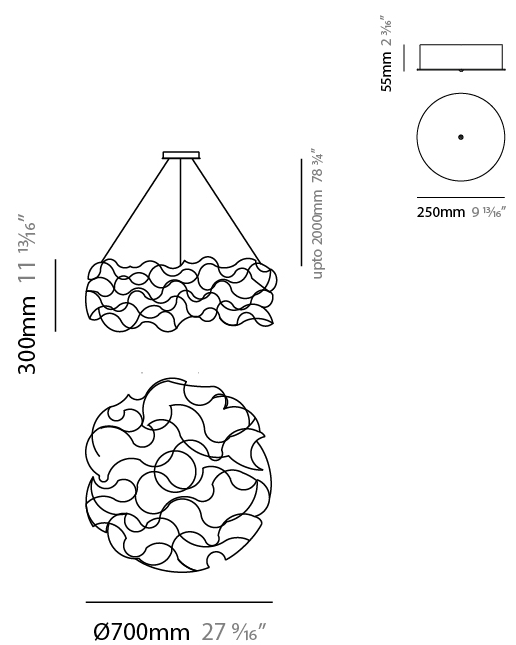

1. To build a product code in our configurator select the specify button on the base model # product page
2. To build a manual product code on this datasheet choose from the options listed below in blue font and add the suffix to the base model #

GENERAL

Series: Sirio
Subseries: Sirio Disc
Brand: Quasar
Division: Design
Mounting Type: Suspension
Mounting Location: Ceiling
Subcategory: Ambient

PHYSICAL

Shape: Abstract
Diameter (mm): 700
Diameter (in): 27 9/16
Height (mm): 300
Height (in): 11 13/16
Max. Overall Height (mm): 2300
Max. Overall Height (in): 90 9/16
Light Distribution: Omnidirectional
Weight (kg): 3.5
Weight (lbs): 7.7
[Fixture Finish: NIC / BRA / BBR](#)
Fixture Material: Metal
Cable Details: 2000mm Cable
Upon Request: Custom Sizes

ELECTRICAL

Lamp Type: LED
Input Wattage (W): 33
Max. Wattage Per Lamp (W): 3
[Dimming: 0-10V Dimming / Phase Dimming (120Vac Only)](#)
Driver Included: Yes
Driver Location: Integrated
Driver Type: Constant Voltage - 120/277Vac
Driver Class: Class 2
Input Voltage (V): 120 - 277
Output Voltage (V): 12
Upon Request: (Not included - see components) Integral: 0-10Vdc dimming

LED

Number of LEDs: 50 + 1
[Color Temperature (°K): 2400 / 2800](#)
Max. Delivered Lumen (lm): 2100 (2800K)
CRI: >90 CRI
Lamp Life (hrs): 50000

OPTICAL

RATINGS AND CERTIFICATIONS

Certified By: Certified for North American Standards
IP rating: IP20

PROJECT
TYPE
SPECIFIER
QUANTITY
DATE