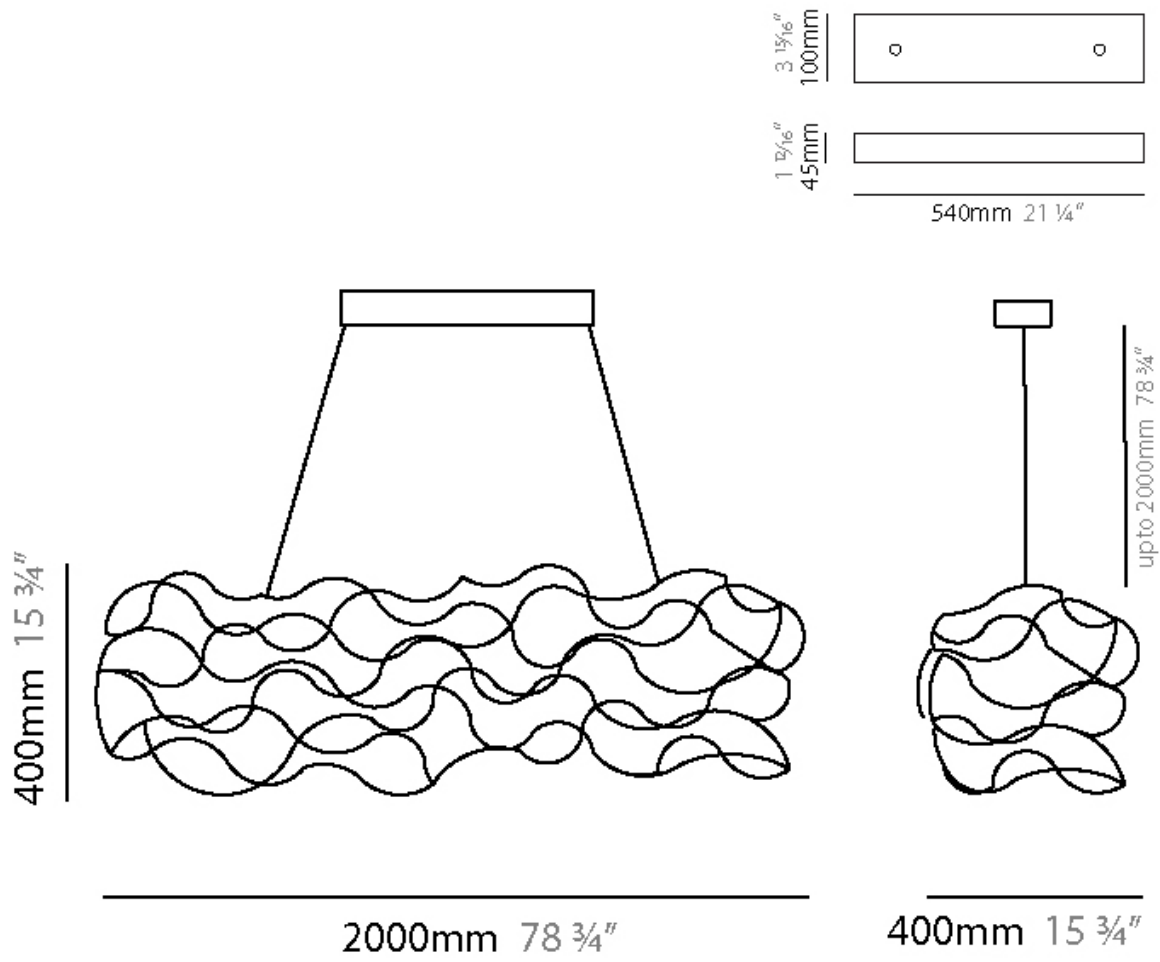

SIRIO ABSTRACT SUSPENSION

D101683-

PROJECT	
TYPE	
SPECIFIER	
QUANTITY	
DATE