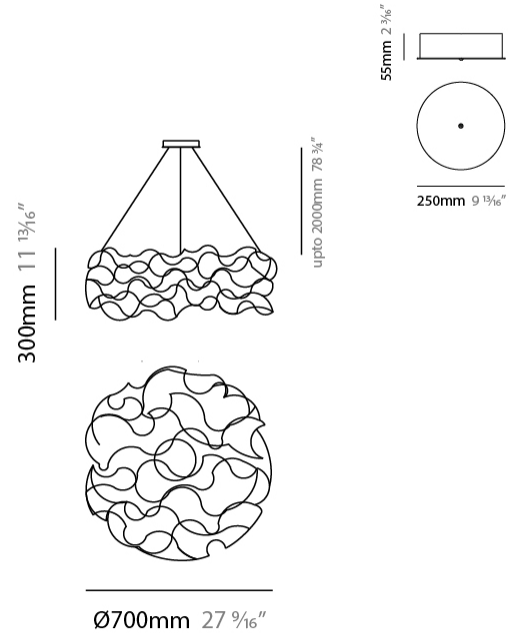

base number   LED Dimming   Color Temperature   Finish Options

1. To build a product code in our configurator select the specify button on the base model # product page
2. To build a manual product code on this datasheet choose from the options listed below in blue font and add the suffix to the base model #

GENERAL

Series: Sirio
Subseries: Sirio Disc
Brand: Quasar
Division: Design
Mounting Type: Suspension
Mounting Location: Ceiling
Subcategory: Ambient

PHYSICAL

Shape: Abstract
Diameter (mm): 700
Diameter (in): 27 9/16
Height (mm): 300
Height (in): 11 13/16
Max. Overall Height (mm): 2300
Max. Overall Height (in): 90 9/16
Light Distribution: Omnidirectional
Weight (kg): 3.5
Weight (lbs): 7.7
[Fixture Finish: NIC / BRA / BBR](#)
Fixture Material: Metal
Cable Details: 2000mm Cable
Upon Request: Custom Sizes

ELECTRICAL

Lamp Type: LED
Input Wattage (W): 30
[Dimming: Non-Dimming / Phase Dimming (120vac Only)](#)
Driver Included: Yes
Driver Location: Integrated
Driver Type: Constant Voltage - 120/277Vac
Driver Class: Class 2
Input Voltage (V): 120 - 277
Output Voltage (V): 12
Upon Request: (Not included - see components) Integral: 0-10Vdc dimming

LED

Number of LEDs: 50
[Color Temperature (°K): 2400 / 2800](#)
Max. Delivered Lumen (lm): 2100 (2800K)
CRI: >90 CRI
Lamp Life (hrs): 50000

OPTICAL

RATINGS AND CERTIFICATIONS

Certified By: Certified for North American Standards
IP rating: IP20

PROJECT	
TYPE	
SPECIFIER	
QUANTITY	
DATE