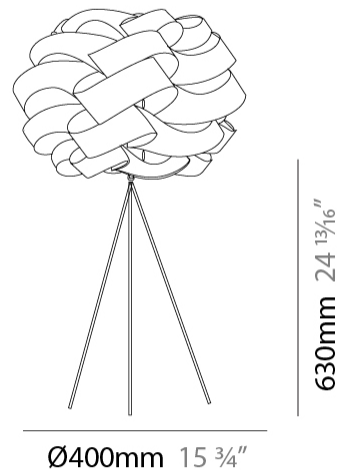

SKYLINE PORTABLE

D64047-

base number   Finish
Options

PROJECT	_____
TYPE	_____
SPECIFIER	_____
QUANTITY	_____
DATE	_____

1. To build a product code in our configurator select the specify button on the base model # product page
2. To build a manual product code on this datasheet choose from the options listed below in blue font and add the suffix to the base model #

GENERAL

Series: Skyline _____
Partner: Linea Zero _____
Division: Design _____
Installation: Portable _____
Product Type: Table _____
Mounting Location: Table _____

PHYSICAL

Shape: Round _____
Diameter (mm): 400 _____
Diameter (in): 15 3/4 _____
Height (mm): 630 _____
Height (in): 24 13/16 _____
Diffuser: Polilux™ Shade - See Finish Options _____
Fixture Finish: WHI / BLK / SIL / NGD / COP / PKM _____
Fixture Material: Polilux™/ Metal holder _____
Primary Material: Non-Static Polilux _____

ELECTRICAL

Number of Lamps: 1 _____
Lamp Type: LED Retrofit _____
Bulb Included: Bulb Not Included _____
Max. Wattage Per Lamp (W): 7 _____
Lamp Base: E26 _____
Input Voltage (V): 120 _____
Upon Request: 277Vac / GU24 _____

LED

OPTICAL

RATINGS AND CERTIFICATIONS

Certified By: Certified for North American Standards _____
IP rating: IP20 _____