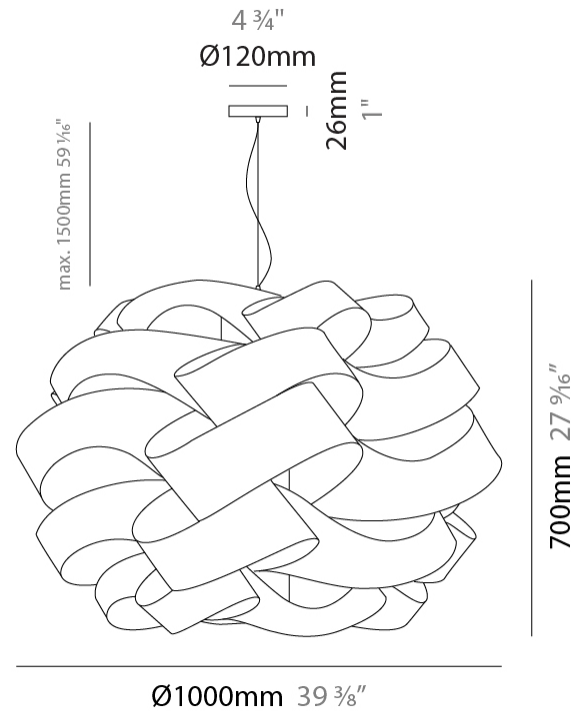

SKYLINE SUSPENSION

D61007-

base number   Finish
Options

PROJECT	_____
TYPE	_____
SPECIFIER	_____
QUANTITY	_____
DATE	_____

1. To build a product code in our configurator select the specify button on the base model # product page
2. To build a manual product code on this datasheet choose from the options listed below in blue font and add the suffix to the base model #

GENERAL

Series: Skyline _____
Partner: Linea Zero _____
Division: Design _____
Installation: Suspension _____
Product Type: Pendant _____
Mounting Location: Ceiling _____

PHYSICAL

Shape: Round _____
Diameter (mm): 1000 _____
Diameter (in): 39 3/8 _____
Height (mm): 700 _____
Height (in): 27 9/16 _____
Max. Overall Height (mm): 2200 _____
Max. Overall Height (in): 86 5/8 _____
Diffuser: Polilux™ Shade - See Finish Options _____
Fixture Finish: [WHI](#) / [BLK](#) / [SIL](#) / [NGD](#) / [COP](#) / [PKM](#) _____
Fixture Material: Polilux™/ Metal holder _____
Primary Material: Non-Static Polilux _____

ELECTRICAL

Number of Lamps: 5 _____
Lamp Type: LED Retrofit _____
Bulb Included: Bulb Not Included _____
Max. Wattage Per Lamp (W): 7 _____
Lamp Base: E26 _____
Input Voltage (V): 120 _____
Upon Request: 277Vac / GU24 _____

LED

OPTICAL

RATINGS AND CERTIFICATIONS

Certified By: Certified for North American Standards _____
IP rating: IP20 _____