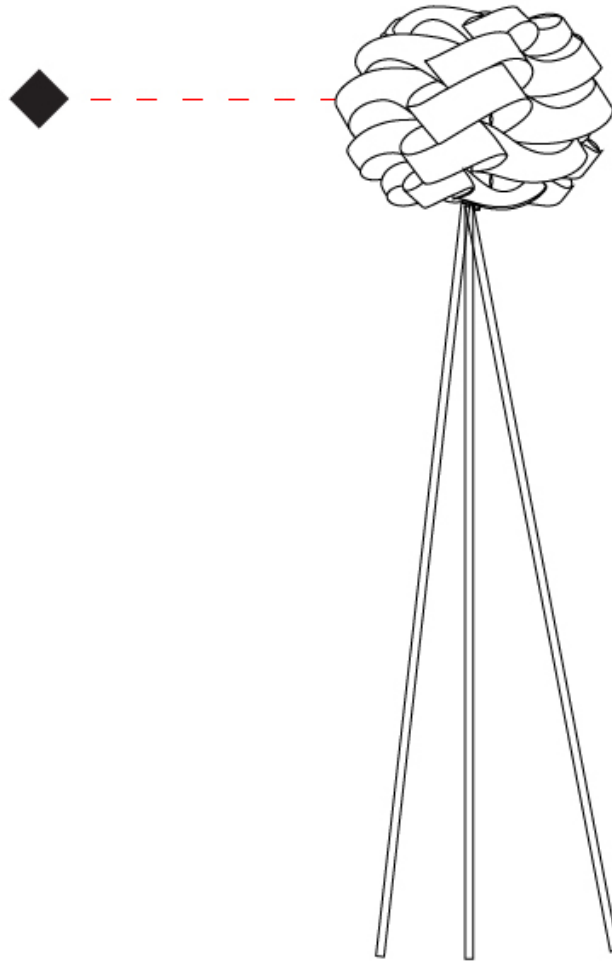

D64001-

PROJECT

TYPE

SPECIFIER

QUANTITY

DATE

D