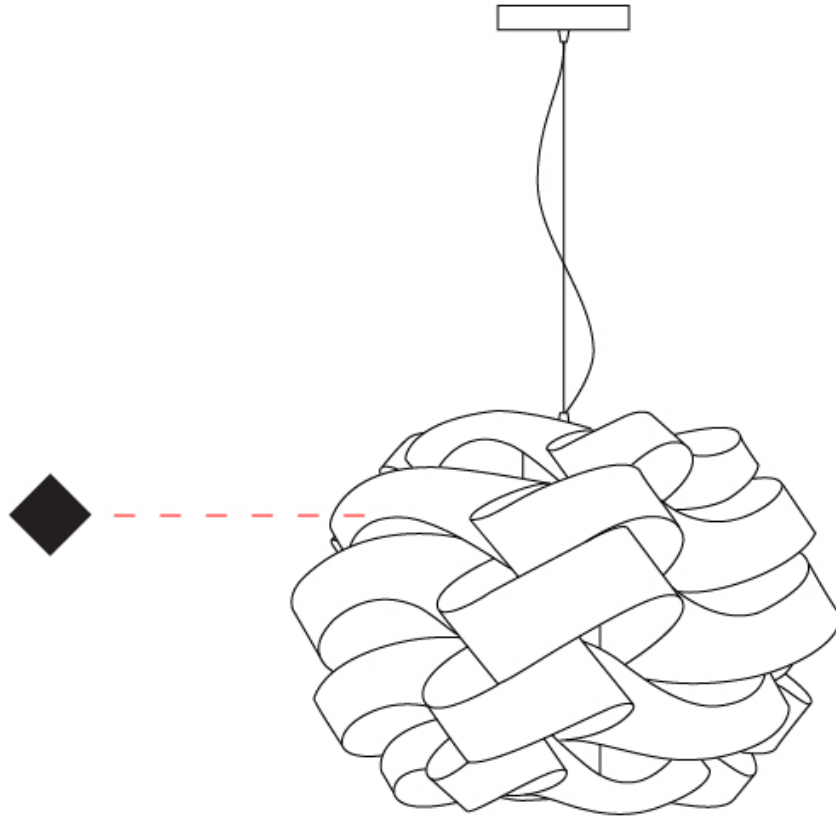

D61004-

PROJECT

TYPE

SPECIFIER

QUANTITY

DATE

D