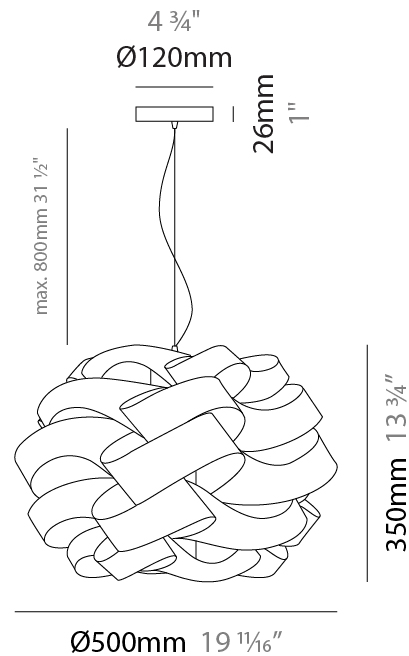

SKYLINE SUSPENSION

D61004-

base number   Finish
Options

1. To build a product code in our configurator select the specify button on the base model # product page
2. To build a manual product code on this datasheet choose from the options listed below in blue font and add the suffix to the base model #

GENERAL

Series: Skyline
Brand: Linea Zero
Division: Design
Mounting Type: Suspension
Mounting Location: Ceiling
Subcategory: Pendant

PHYSICAL

Shape: Round
Diameter (mm): 500
Diameter (in): 19 11/16
Height (mm): 350
Height (in): 13 3/4
Max. Overall Height (mm): 1150
Max. Overall Height (in): 45 1/4
Light Distribution: Omnidirectional
Diffuser: Polilux™ Shade - See Finish Options
[Fixture Finish: WHI / BLK / SIL / NGD / COP / PKM](#)
Fixture Material: Polilux™/ Metal holder
Cable Details: Cable length 31" - Transparent

ELECTRICAL

Number of Lamps: 1
Lamp Type: LED Retrofit
Bulb Included: Bulb Not Included
Max. Wattage Per Lamp (W): 7
Lamp Base: E26
Input Voltage (V): 120
Upon Request: 277Vac / GU24

LED

OPTICAL

RATINGS AND CERTIFICATIONS

Certified By: Certified for North American Standards
IP rating: IP20

PROJECT	_____
TYPE	_____
SPECIFIER	_____
QUANTITY	_____
DATE	_____