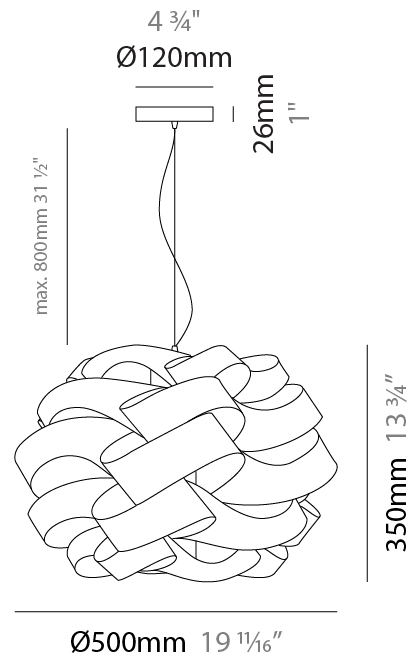

SKYLINE SUSPENSION

D61004-

base number   Finish
Options

1. To build a product code in our configurator select the specify button on the base model # product page
2. To build a manual product code on this datasheet choose from the options listed below in blue font and add the suffix to the base model #

GENERAL

Series: Skyline
Brand: Linea Zero
Division: Design
Mounting Type: Suspension
Mounting Location: Ceiling
Subcategory: Pendant

PHYSICAL

Shape: Round
Diameter (mm): 500
Diameter (in): 19 ¹¹/₁₆
Height (mm): 350
Height (in): 13 ³/₄
Max. Overall Height (mm): 1150
Max. Overall Height (in): 45 ¹/₄
Light Distribution: Omnidirectional
Diffuser: Polilux™ Shade - See Finish Options
Fixture Finish: WHI / BLK / SIL / NGD / COP / PKM
Fixture Material: Polilux™/ Metal holder
Cable Details: Cable length 31" - Transparent

ELECTRICAL

Number of Lamps: 1
Lamp Type: LED Retrofit
Bulb Included: Bulb Not Included
Max. Wattage Per Lamp (W): 7
Lamp Base: E26
Input Voltage (V): 120
Upon Request: 277Vac / GU24

LED

OPTICAL

RATINGS AND CERTIFICATIONS

Certified By: Certified for North American Standards
IP rating: IP20

PROJECT	_____
TYPE	_____
SPECIFIER	_____
QUANTITY	_____
DATE	_____