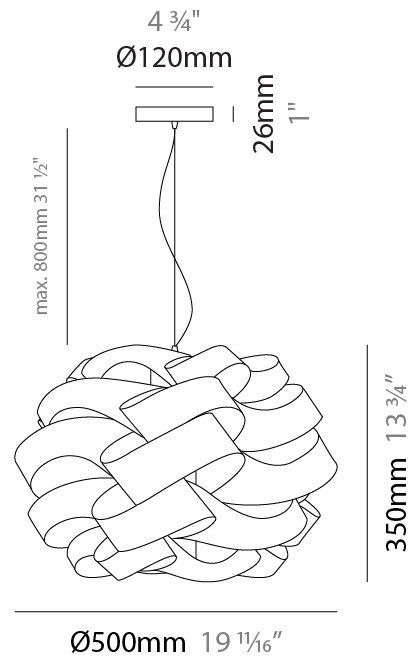

SKYLINE SUSPENSION

D61004-

base number Finish
Options

1. To build a product code in our configurator select the specify button on the base model # product page
2. To build a manual product code on this datasheet choose from the options listed below in blue font and add the suffix to the base model #

GENERAL

Series: Skyline
Brand: Linea Zero
Division: Design
Mounting Type: Suspension
Mounting Location: Ceiling
Subcategory: Pendant

PHYSICAL

Shape: Round
Diameter (mm): 500
Diameter (in): 19 11/16
Height (mm): 350
Height (in): 13 3/4
Max. Overall Height (mm): 1150
Max. Overall Height (in): 45 1/4
Light Distribution: Omnidirectional
Diffuser: Polilux™ Shade - See Finish Options
Fixture Finish: WHI / BLK / SIL / NGD / COP / PKM
Fixture Material: Polilux™/ Metal holder
Cable Details: Cable length 31" - Transparent

ELECTRICAL

Number of Lamps: 1
Lamp Type: LED Retrofit
Bulb Included: Bulb Not Included
Max. Wattage Per Lamp (W): 7
Lamp Base: E26
Input Voltage (V): 120
Upon Request: 277Vac / GU24

LED

OPTICAL

RATINGS AND CERTIFICATIONS

Certified By: Certified for North American Standards
IP rating: IP20

PROJECT
TYPE
SPECIFIER
QUANTITY
DATE