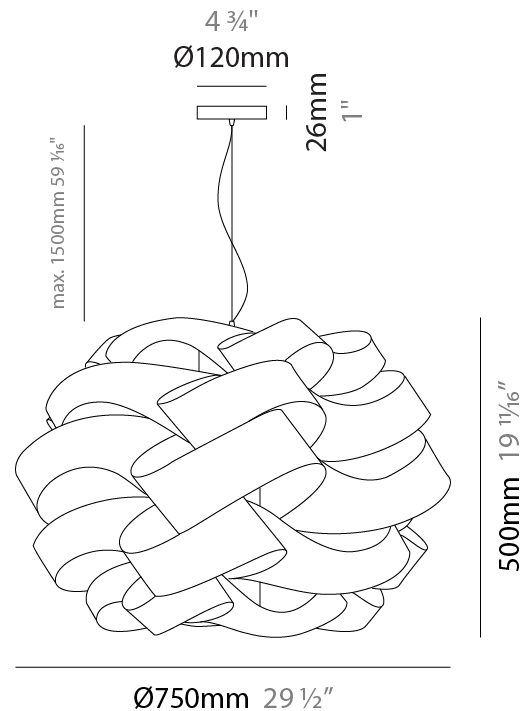

SKYLINE SUSPENSION

D61006-

base number   Finish
Options

PROJECT	_____
TYPE	_____
SPECIFIER	_____
QUANTITY	_____
DATE	_____

1. To build a product code in our configurator select the specify button on the base model # product page
2. To build a manual product code on this datasheet choose from the options listed below in blue font and add the suffix to the base model #

GENERAL

Series: Skyline _____
Partner: Linea Zero _____
Division: Design _____
Installation: Suspension _____
Product Type: Pendant _____
Mounting Location: Ceiling _____

PHYSICAL

Shape: Round _____
Diameter (mm): 750 _____
Diameter (in): 29 1/2 _____
Height (mm): 500 _____
Height (in): 19 11/16 _____
Max. Overall Height (mm): 2000 _____
Max. Overall Height (in): 78 3/4 _____
Diffuser: Polilux™ Shade - See Finish Options _____
Fixture Finish: WHI / BLK / SIL / NGD / COP / PKM _____
Fixture Material: Polilux™/ Metal holder _____
Primary Material: Non-Static Polilux _____

ELECTRICAL

Number of Lamps: 3 _____
Lamp Type: LED Retrofit _____
Bulb Included: Bulb Not Included _____
Max. Wattage Per Lamp (W): 7 _____
Lamp Base: E26 _____
Input Voltage (V): 120 _____
Upon Request: 277Vac / GU24 _____

LED

OPTICAL

RATINGS AND CERTIFICATIONS

Certified By: Certified for North American Standards _____
IP rating: IP20 _____