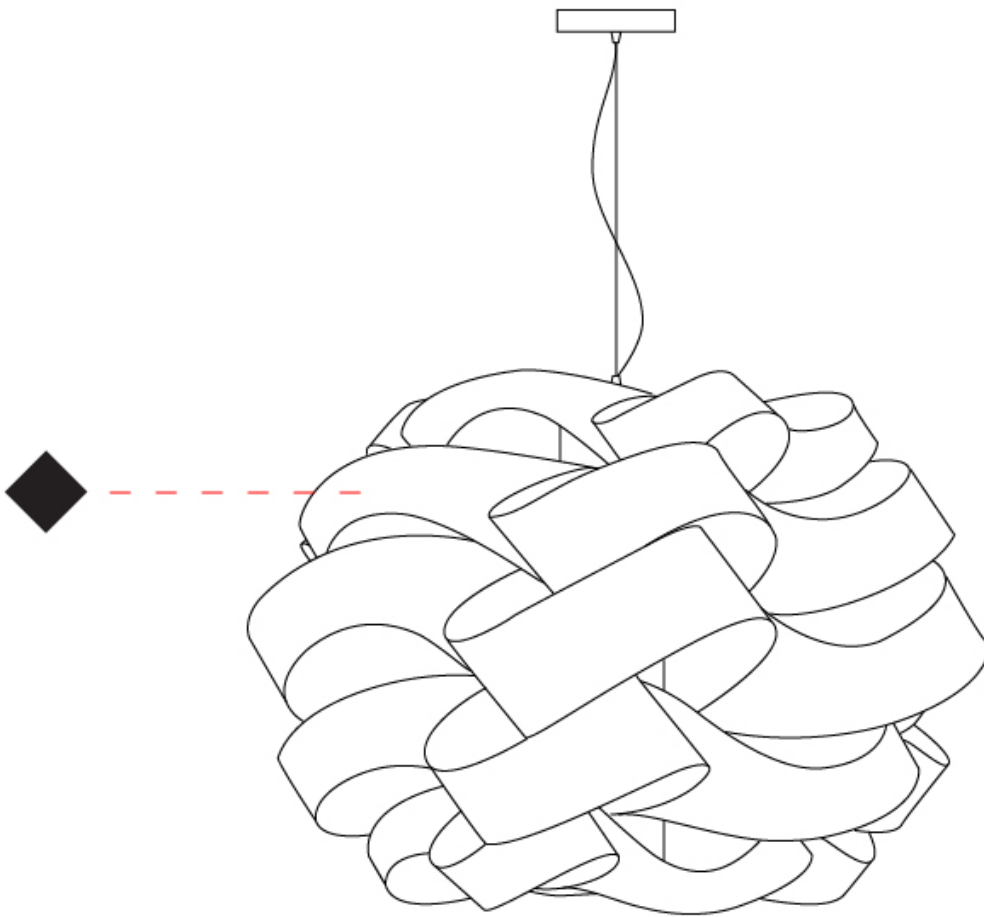

D61006-

PROJECT	_____
TYPE	_____
SPECIFIER	_____
QUANTITY	_____
DATE	_____

D