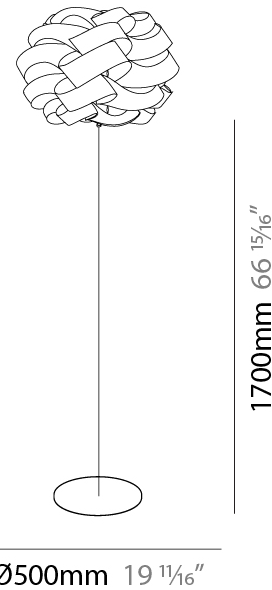

SKYLINE PORTABLE

D64000-

base number Finish
Options

1. To build a product code in our configurator select the specify button on the base model # product page
2. To build a manual product code on this datasheet choose from the options listed below in blue font and add the suffix to the base model #

GENERAL

Series: Skyline
Brand: Linea Zero
Division: Design
Mounting Type: Portable
Mounting Location: Floor
Subcategory: Floor

PHYSICAL

Shape: Round
Diameter (mm): 500
Diameter (in): 19 ¹¹/₁₆"
Height (mm): 1700
Height (in): 66 ¹⁵/₁₆"
Light Distribution: Omnidirectional
Diffuser: Polilux™ Shade - See Finish Options
Fixture Finish: WHI / BLK / SIL / NGD / COP / PKM
Fixture Material: Polilux™/ Metal holder
Upon Request: Bolt Down

ELECTRICAL

Number of Lamps: 1
Lamp Type: LED Retrofit
Bulb Included: Bulb Not Included
Max. Wattage Per Lamp (W): 7
Lamp Base: E26
Input Voltage (V): 120
Upon Request: 277Vac / GU24

LED

OPTICAL

RATINGS AND CERTIFICATIONS

Certified By: Certified for North American Standards
IP rating: IP20

PROJECT
TYPE
SPECIFIER
QUANTITY
DATE