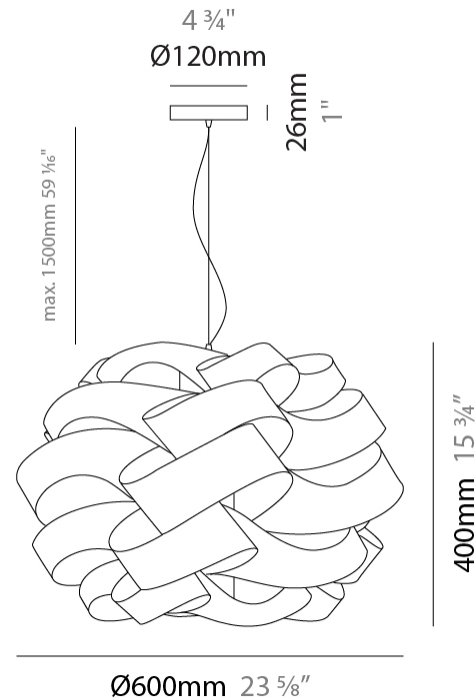

SKYLINE SUSPENSION

D61005-

base number   Finish
Options

PROJECT	_____
TYPE	_____
SPECIFIER	_____
QUANTITY	_____
DATE	_____

1. To build a product code in our configurator select the specify button on the base model # product page
2. To build a manual product code on this datasheet choose from the options listed below in blue font and add the suffix to the base model #

GENERAL

Series: Skyline _____
Brand: Linea Zero _____
Division: Design _____
Mounting Type: Suspension _____
Mounting Location: Ceiling _____
Subcategory: Pendant _____

PHYSICAL

Shape: Round _____
Diameter (mm): 600 _____
Diameter (in): 23 ⁵/₈ _____
Height (mm): 400 _____
Height (in): 15 ³/₄ _____
Max. Overall Height (mm): 1900 _____
Max. Overall Height (in): 74 ¹³/₁₆ _____
Light Distribution: Omnidirectional _____
Diffuser: Polilux™ Shade - See Finish Options _____
Fixture Finish: WHI / BLK / SIL / NGD / COP / PKM _____
Fixture Material: Polilux™/ Metal holder _____

ELECTRICAL

Number of Lamps: 2 _____
Lamp Type: LED Retrofit _____
Bulb Included: Bulb Not Included _____
Max. Wattage Per Lamp (W): 7 _____
Lamp Base: E26 _____
Input Voltage (V): 120 _____
Upon Request: 277Vac / GU24 _____

LED

OPTICAL

RATINGS AND CERTIFICATIONS

Certified By: Certified for North American Standards _____
IP rating: IP20 _____