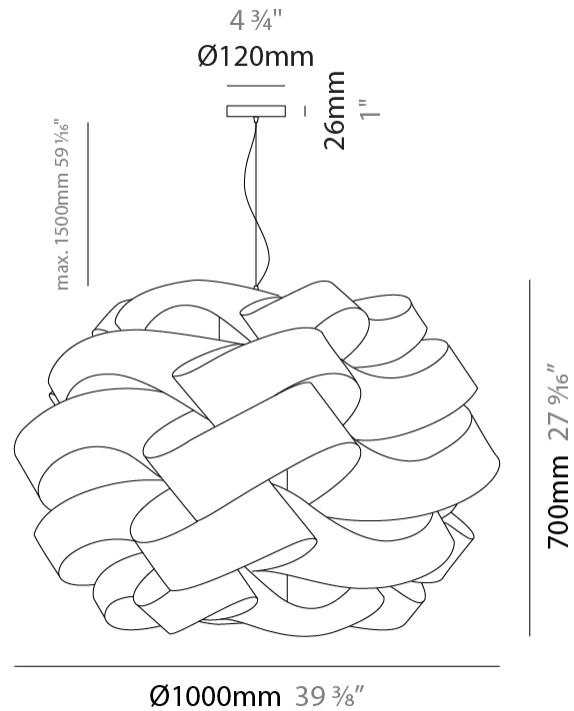

SKYLINE SUSPENSION

D61007-

base number   Finish
Options

PROJECT	_____
TYPE	_____
SPECIFIER	_____
QUANTITY	_____
DATE	_____

1. To build a product code in our configurator select the specify button on the base model # product page
2. To build a manual product code on this datasheet choose from the options listed below in blue font and add the suffix to the base model #

GENERAL

Series: Skyline _____
Brand: Linea Zero _____
Division: Design _____
Mounting Type: Suspension _____
Mounting Location: Ceiling _____
Subcategory: Pendant _____

PHYSICAL

Shape: Round _____
Diameter (mm): 1000 _____
Diameter (in): 39 3/8 _____
Height (mm): 700 _____
Height (in): 27 9/16 _____
Max. Overall Height (mm): 2200 _____
Max. Overall Height (in): 86 5/8 _____
Light Distribution: Omnidirectional _____
Diffuser: Polilux™ Shade - See Finish Options _____
Fixture Finish: WHI / BLK / SIL / NGD / COP / PKM _____
Fixture Material: Polilux™/ Metal holder _____

ELECTRICAL

Number of Lamps: 5 _____
Lamp Type: LED Retrofit _____
Bulb Included: Bulb Not Included _____
Max. Wattage Per Lamp (W): 7 _____
Lamp Base: E26 _____
Input Voltage (V): 120 _____
Upon Request: 277Vac / GU24 _____

LED

OPTICAL

RATINGS AND CERTIFICATIONS

Certified By: Certified for North American Standards _____
IP rating: IP20 _____