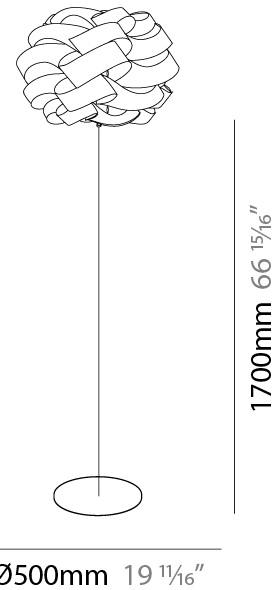

SKYLINE PORTABLE

D64000-

base number Finish
Options

1. To build a product code in our configurator select the specify button on the base model # product page
2. To build a manual product code on this datasheet choose from the options listed below in blue font and add the suffix to the base model #

GENERAL

Series: Skyline
Brand: Linea Zero
Division: Design
Mounting Type: Portable
Mounting Location: Floor
Subcategory: Floor

PHYSICAL

Shape: Round
Diameter (mm): 500
Diameter (in): 19 11/16
Height (mm): 1700
Height (in): 66 15/16
Light Distribution: Omnidirectional
Diffuser: Polilux™ Shade - See Finish Options
Fixture Finish: WHI / BLK / SIL / NGD / COP / PKM
Fixture Material: Polilux™/ Metal holder
Upon Request: Bolt Down

ELECTRICAL

Number of Lamps: 1
Lamp Type: LED Retrofit
Bulb Included: Bulb Not Included
Max. Wattage Per Lamp (W): 7
Lamp Base: E26
Input Voltage (V): 120
Upon Request: 277Vac / GU24

LED

OPTICAL

RATINGS AND CERTIFICATIONS

Certified By: Certified for North American Standards
IP rating: IP20

PROJECT
TYPE
SPECIFIER
QUANTITY
DATE