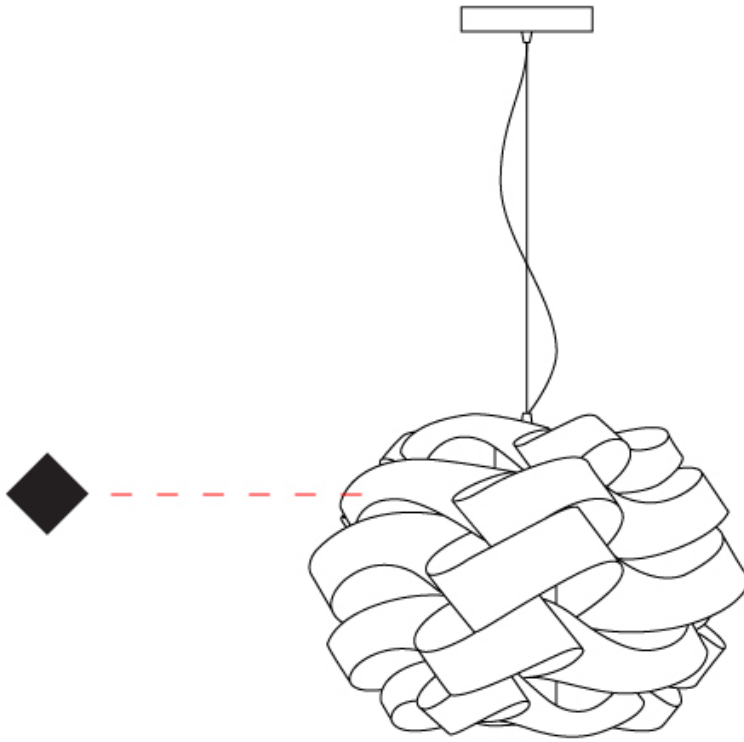

D61003-

PROJECT	_____
TYPE	_____
SPECIFIER	_____
QUANTITY	_____
DATE	_____