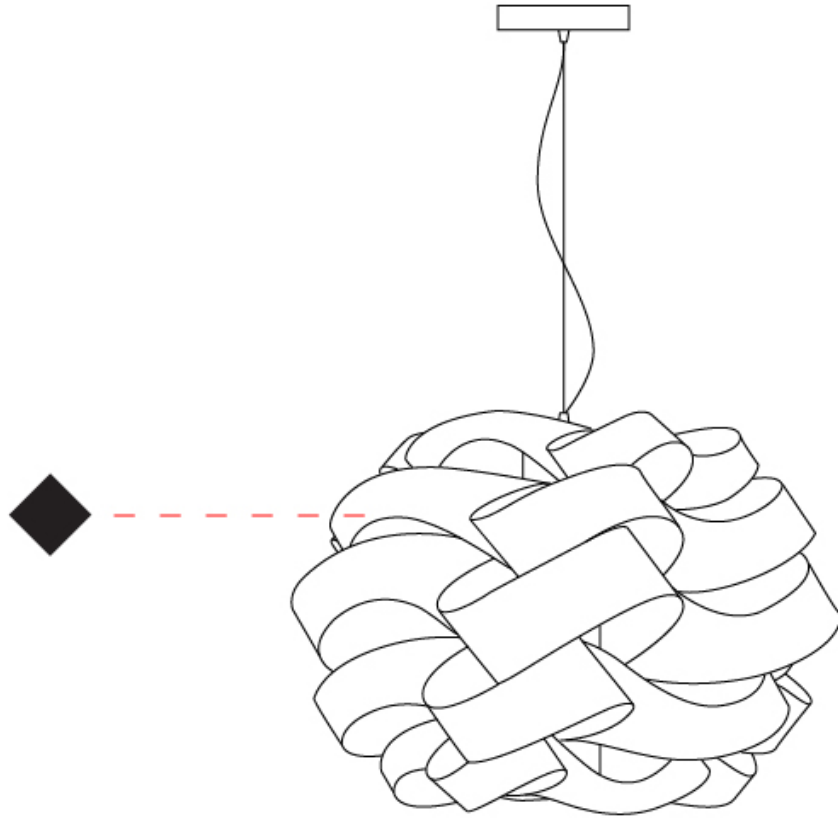

D61004-

PROJECT	_____
TYPE	_____
SPECIFIER	_____
QUANTITY	_____
DATE	_____