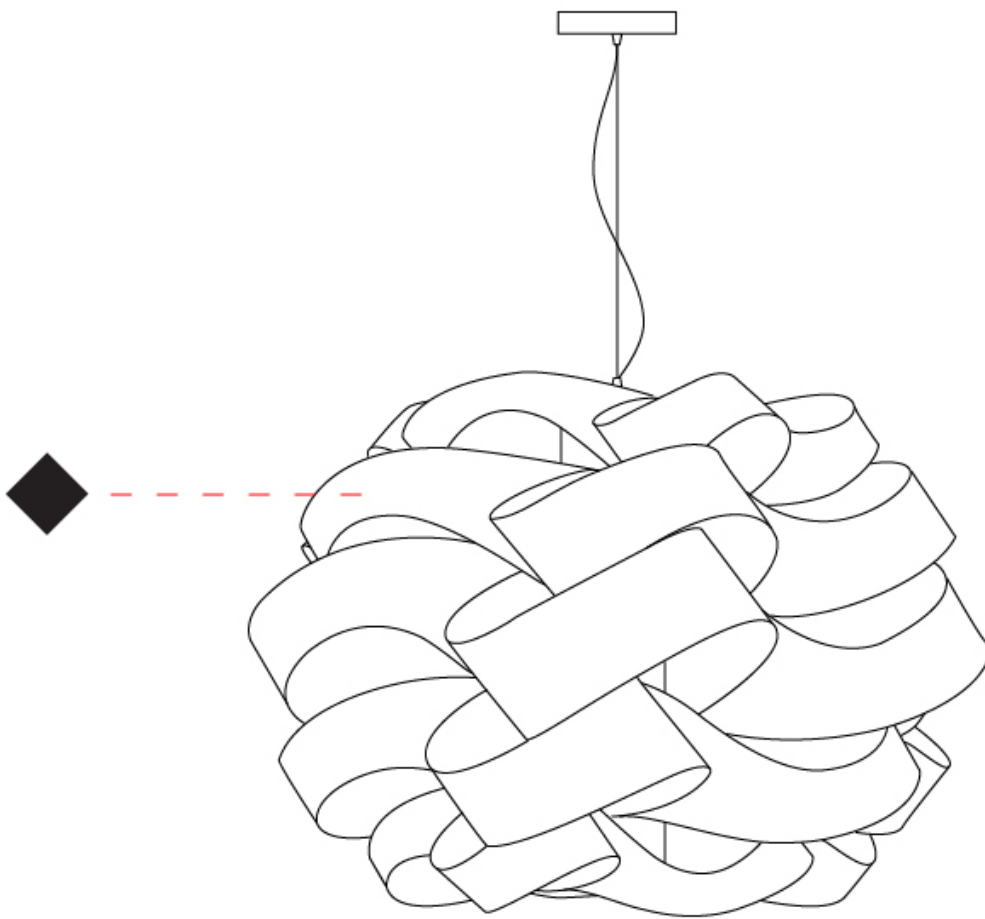

D61006-

PROJECT	_____
TYPE	_____
SPECIFIER	_____
QUANTITY	_____
DATE	_____