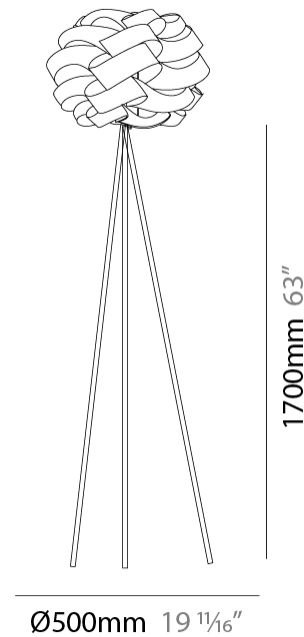

PROJECT
TYPE
SPECIFIER
QUANTITY
DATE

SKYLINE PORTABLE

D64001-

base number   Finish
Options

1. To build a product code in our configurator select the specify button on the base model # product page
2. To build a manual product code on this datasheet choose from the options listed below in blue font and add the suffix to the base model #

GENERAL

Series: Skyline
Partner: Linea Zero
Division: Design
Installation: Portable
Product Type: Floor
Mounting Location: Floor

PHYSICAL

Shape: Round
Diameter (mm): 500
Diameter (in): 19 1/16
Height (mm): 1700
Height (in): 66 15/16
Diffuser: Polilux™ Shade - See Finish Options
Fixture Finish: WHI / BLK / SIL / NGD / COP / PKM
Fixture Material: Polilux™/ Metal holder
Primary Material: Non-Static Polilux

ELECTRICAL

Number of Lamps: 1
Lamp Type: LED Retrofit
Bulb Included: Bulb Not Included
Max. Wattage Per Lamp (W): 7
Lamp Base: E26
Input Voltage (V): 120
Upon Request: 277Vac / GU24

LED

OPTICAL

RATINGS AND CERTIFICATIONS

Certified By: Certified for North American Standards
IP rating: IP20