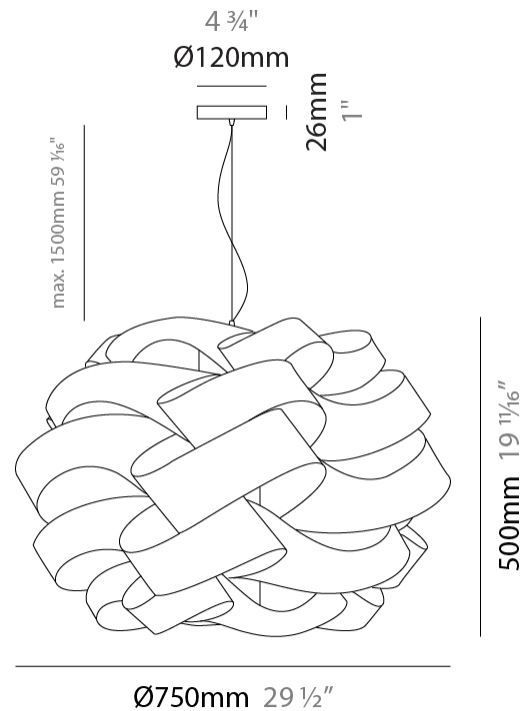

PROJECT	_____
TYPE	_____
SPECIFIER	_____
QUANTITY	_____
DATE	_____

SKYLINE SUSPENSION

D61006-

base number   Finish
Options

1. To build a product code in our configurator select the specify button on the base model # product page
2. To build a manual product code on this datasheet choose from the options listed below in blue font and add the suffix to the base model #

GENERAL

Series: Skyline _____
Partner: Linea Zero _____
Division: Design _____
Installation: Suspension _____
Product Type: Pendant _____
Mounting Location: Ceiling _____

PHYSICAL

Shape: Round _____
Diameter (mm): 750 _____
Diameter (in): 29 1/2 _____
Height (mm): 500 _____
Height (in): 19 11/16 _____
Max. Overall Height (mm): 2000 _____
Max. Overall Height (in): 78 3/4 _____
Diffuser: Polilux™ Shade - See Finish Options _____
Fixture Finish: WHI / BLK / SIL / NGD / COP / PKM _____
Fixture Material: Polilux™/ Metal holder _____
Primary Material: Non-Static Polilux _____

ELECTRICAL

Number of Lamps: 3 _____
Lamp Type: LED Retrofit _____
Bulb Included: Bulb Not Included _____
Max. Wattage Per Lamp (W): 7 _____
Lamp Base: E26 _____
Input Voltage (V): 120 _____
Upon Request: 277Vac / GU24 _____

LED

OPTICAL

RATINGS AND CERTIFICATIONS

Certified By: Certified for North American Standards _____
IP rating: IP20 _____