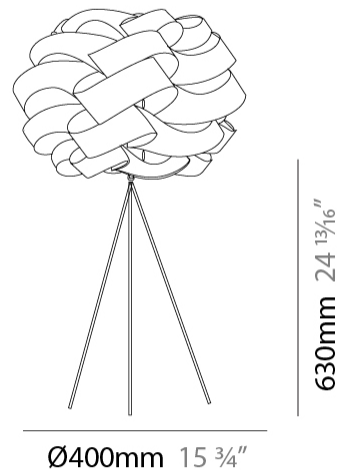

PROJECT	_____
TYPE	_____
SPECIFIER	_____
QUANTITY	_____
DATE	_____

SKYLINE PORTABLE

D64047-

base number   Finish
Options

1. To build a product code in our configurator select the specify button on the base model # product page
2. To build a manual product code on this datasheet choose from the options listed below in blue font and add the suffix to the base model #

GENERAL

Series: Skyline _____
Partner: Linea Zero _____
Division: Design _____
Installation: Portable _____
Product Type: Table _____
Mounting Location: Table _____

PHYSICAL

Shape: Round _____
Diameter (mm): 400 _____
Diameter (in): 15 3/4 _____
Height (mm): 630 _____
Height (in): 24 13/16 _____
Diffuser: Polilux™ Shade - See Finish Options _____
Fixture Finish: WHI / BLK / SIL / NGD / COP / PKM _____
Fixture Material: Polilux™/ Metal holder _____
Primary Material: Non-Static Polilux _____

ELECTRICAL

Number of Lamps: 1 _____
Lamp Type: LED Retrofit _____
Bulb Included: Bulb Not Included _____
Max. Wattage Per Lamp (W): 7 _____
Lamp Base: E26 _____
Input Voltage (V): 120 _____
Upon Request: 277Vac / GU24 _____

LED

OPTICAL

RATINGS AND CERTIFICATIONS

Certified By: Certified for North American Standards _____
IP rating: IP20 _____