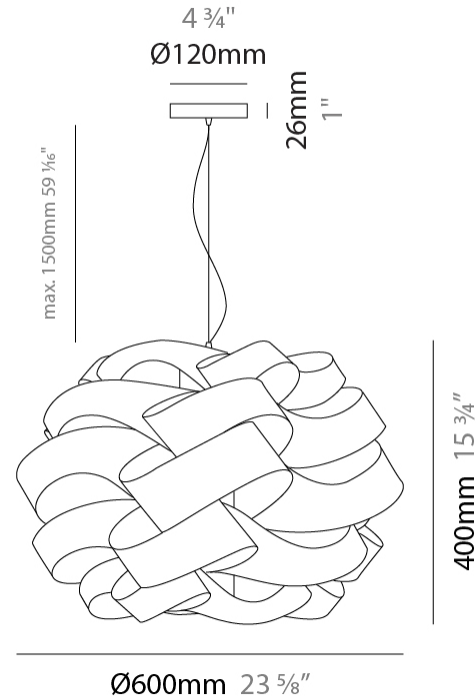

SKYLINE SUSPENSION

D61005-

base number   Finish
Options

PROJECT	_____
TYPE	_____
SPECIFIER	_____
QUANTITY	_____
DATE	_____

1. To build a product code in our configurator select the specify button on the base model # product page
2. To build a manual product code on this datasheet choose from the options listed below in blue font and add the suffix to the base model #

GENERAL

Series: Skyline _____
Partner: Linea Zero _____
Division: Design _____
Installation: Suspension _____
Product Type: Pendant _____
Mounting Location: Ceiling _____

PHYSICAL

Shape: Round _____
Diameter (mm): 600 _____
Diameter (in): 23 ⁵/₈ _____
Height (mm): 400 _____
Height (in): 15 ³/₄ _____
Max. Overall Height (mm): 1900 _____
Max. Overall Height (in): 74 ¹³/₁₆ _____
Diffuser: Polilux™ Shade - See Finish Options _____
Fixture Finish: WHI / BLK / SIL / NGD / COP / PKM _____
Fixture Material: Polilux™/ Metal holder _____
Primary Material: Non-Static Polilux _____

ELECTRICAL

Number of Lamps: 2 _____
Lamp Type: LED Retrofit _____
Bulb Included: Bulb Not Included _____
Max. Wattage Per Lamp (W): 7 _____
Lamp Base: E26 _____
Input Voltage (V): 120 _____
Upon Request: 277Vac / GU24 _____

LED

OPTICAL

RATINGS AND CERTIFICATIONS

Certified By: Certified for North American Standards _____
IP rating: IP20 _____