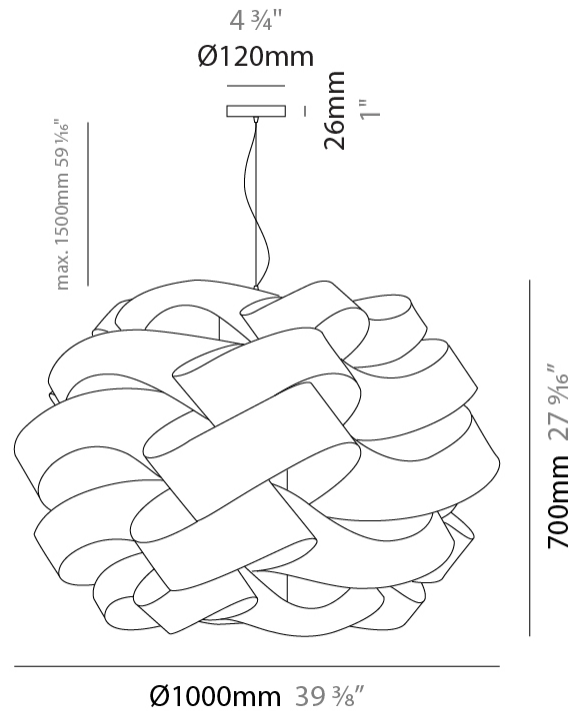

PROJECT	
TYPE	
SPECIFIER	
QUANTITY	
DATE	

SKYLINE SUSPENSION

D61007-

base number   Finish
Options

1. To build a product code in our configurator select the specify button on the base model # product page
2. To build a manual product code on this datasheet choose from the options listed below in blue font and add the suffix to the base model #

GENERAL

Series: Skyline
Partner: Linea Zero
Division: Design
Installation: Suspension
Product Type: Pendant
Mounting Location: Ceiling

PHYSICAL

Shape: Round
Diameter (mm): 1000
Diameter (in): 39 3/8
Height (mm): 700
Height (in): 27 9/16
Max. Overall Height (mm): 2200
Max. Overall Height (in): 86 5/8
Diffuser: Polilux™ Shade - See Finish Options
Fixture Finish: WHI / BLK / SIL / NGD / COP / PKM
Fixture Material: Polilux™/ Metal holder
Primary Material: Non-Static Polilux

ELECTRICAL

Number of Lamps: 5
Lamp Type: LED Retrofit
Bulb Included: Bulb Not Included
Max. Wattage Per Lamp (W): 7
Lamp Base: E26
Input Voltage (V): 120
Upon Request: 277Vac / GU24

LED

OPTICAL

RATINGS AND CERTIFICATIONS

Certified By: Certified for North American Standards
IP rating: IP20