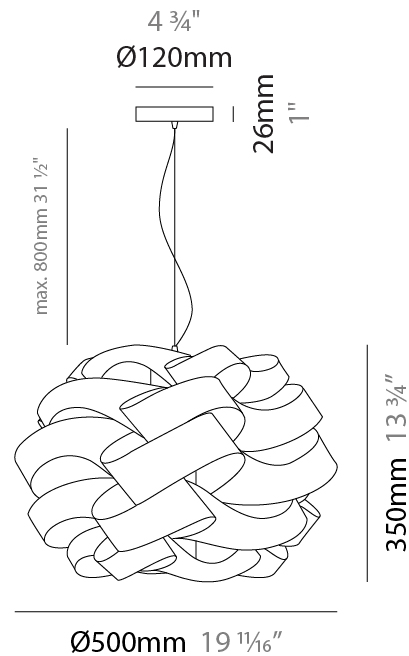

SKYLINE SUSPENSION

D61004-

base number Finish
Options

PROJECT
TYPE
SPECIFIER
QUANTITY
DATE

1. To build a product code in our configurator select the specify button on the base model # product page
2. To build a manual product code on this datasheet choose from the options listed below in blue font and add the suffix to the base model #

GENERAL

Series: Skyline
Partner: Linea Zero
Division: Design
Installation: Suspension
Product Type: Pendant
Mounting Location: Ceiling

PHYSICAL

Shape: Round
Diameter (mm): 500
Diameter (in): 19 11/16
Height (mm): 350
Height (in): 13 3/4
Max. Overall Height (mm): 1150
Max. Overall Height (in): 45 1/4
Diffuser: Polilux™ Shade - See Finish Options
Fixture Finish: WHI / BLK / SIL / NGD / COP / PKM
Fixture Material: Polilux™/ Metal holder
Primary Material: Non-Static Polilux
Cable Details: Cable length 31" - Transparent

ELECTRICAL

Number of Lamps: 1
Lamp Type: LED Retrofit
Bulb Included: Bulb Not Included
Max. Wattage Per Lamp (W): 7
Lamp Base: E26
Input Voltage (V): 120
Upon Request: 277Vac / GU24

LED

OPTICAL

RATINGS AND CERTIFICATIONS

Certified By: Certified for North American Standards
IP rating: IP20