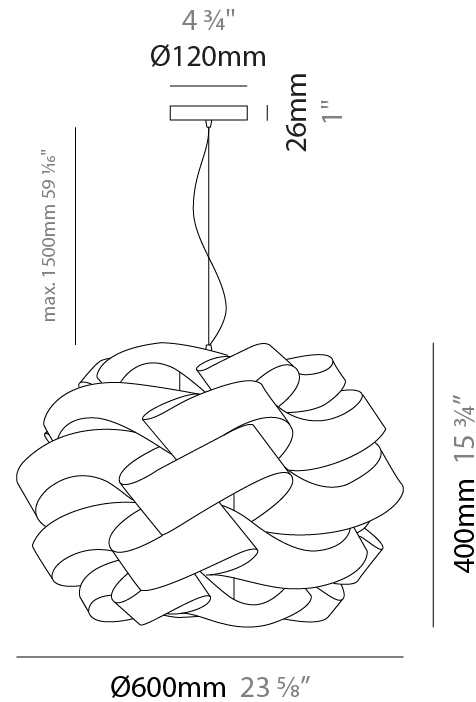

#### PHYSICAL

Shape: Round \_\_\_\_\_  
 Diameter (mm): 600 \_\_\_\_\_  
 Diameter (in): 23 <sup>5</sup>/<sub>8</sub> \_\_\_\_\_  
 Height (mm): 400 \_\_\_\_\_  
 Height (in): 15 <sup>3</sup>/<sub>4</sub> \_\_\_\_\_  
 Max. Overall Height (mm): 1900 \_\_\_\_\_  
 Max. Overall Height (in): 74 <sup>13</sup>/<sub>16</sub> \_\_\_\_\_  
 Diffuser: Polilux™ Shade - See Finish Options \_\_\_\_\_  
 Fixture Finish: WHI / BLK / SIL / NGD / COP / PKM \_\_\_\_\_  
 Fixture Material: Polilux™/ Metal holder \_\_\_\_\_  
 Primary Material: Non-Static Polilux \_\_\_\_\_

#### PHYSICAL

Shape: Round             
 Diameter (mm): 600             
 Diameter (in): 23 5/8             
 Height (mm): 280             
 Height (in): 11             
 Diffuser: Polilux™ Shade - See Finish Options             
[Fixture Finish: WHI / BLK / SIL / NGD / COP / PKM](#)             
 Fixture Material: Polilux™/ Metal holder             
 Primary Material: Non-Static Polilux           