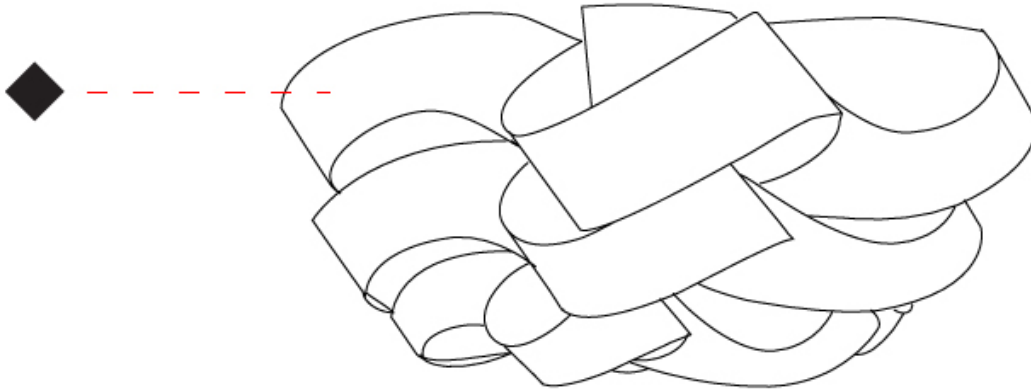

SKYLINE SURFACE

D62002-

PROJECT

TYPE

SPECIFIER

QUANTITY

DATE

D