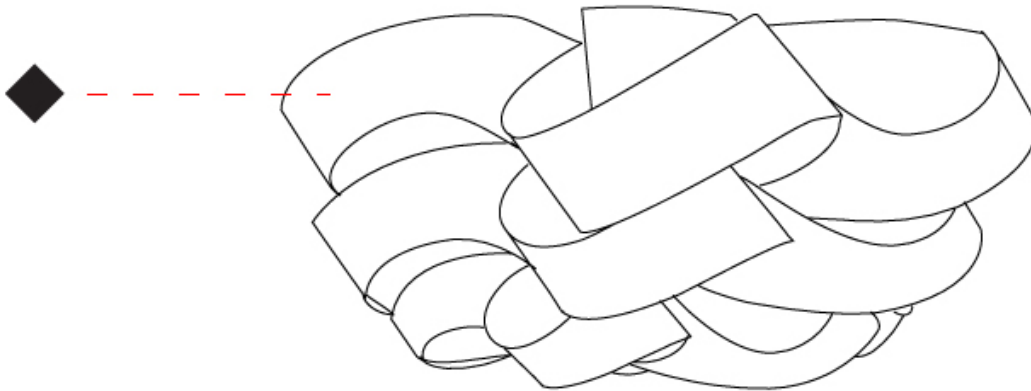

SKYLINE SURFACE

D62001-

PROJECT

TYPE

SPECIFIER

QUANTITY

DATE