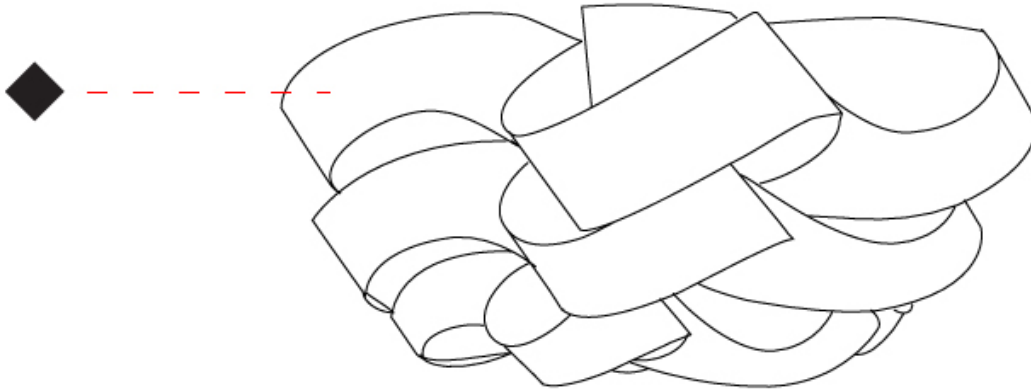

SKYLINE SURFACE

D62003-

PROJECT

TYPE

SPECIFIER

QUANTITY

DATE