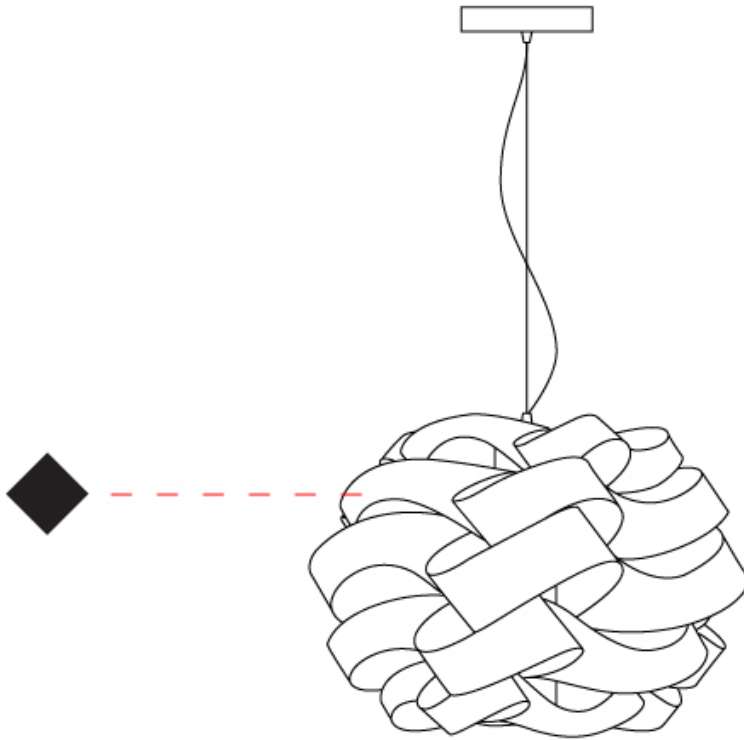

D61003-

PROJECT

TYPE

SPECIFIER

QUANTITY

DATE

D