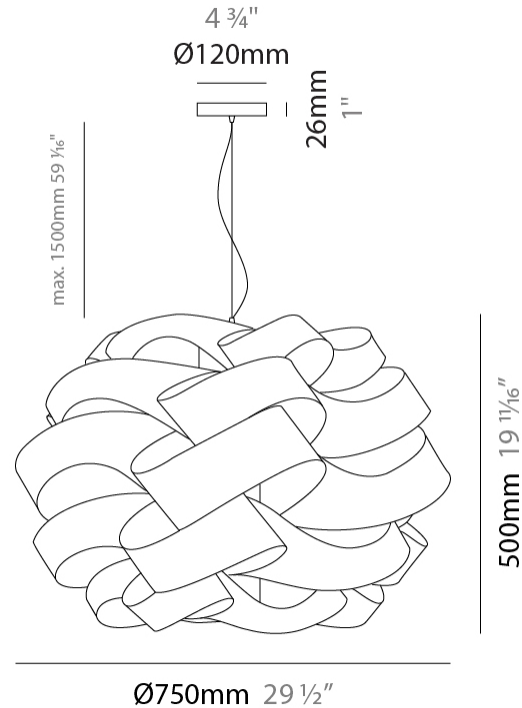

SKYLINE SUSPENSION

D61006-

base number   Finish
Options

PROJECT	_____
TYPE	_____
SPECIFIER	_____
QUANTITY	_____
DATE	_____

1. To build a product code in our configurator select the specify button on the base model # product page
2. To build a manual product code on this datasheet choose from the options listed below in blue font and add the suffix to the base model #

GENERAL

Series: Skyline _____
Brand: Linea Zero _____
Division: Design _____
Mounting Type: Suspension _____
Mounting Location: Ceiling _____
Subcategory: Pendant _____

PHYSICAL

Shape: Round _____
Diameter (mm): 750 _____
Diameter (in): 29 1/2 _____
Height (mm): 500 _____
Height (in): 19 11/16 _____
Max. Overall Height (mm): 2000 _____
Max. Overall Height (in): 78 3/4 _____
Light Distribution: Omnidirectional _____
Diffuser: Polilux™ Shade - See Finish Options _____
Fixture Finish: WHI / BLK / SIL / NGD / COP / PKM _____
Fixture Material: Polilux™/ Metal holder _____

ELECTRICAL

Number of Lamps: 3 _____
Lamp Type: LED Retrofit _____
Bulb Included: Bulb Not Included _____
Max. Wattage Per Lamp (W): 7 _____
Lamp Base: E26 _____
Input Voltage (V): 120 _____
Upon Request: 277Vac / GU24 _____

LED

OPTICAL

RATINGS AND CERTIFICATIONS

Certified By: Certified for North American Standards _____
IP rating: IP20 _____