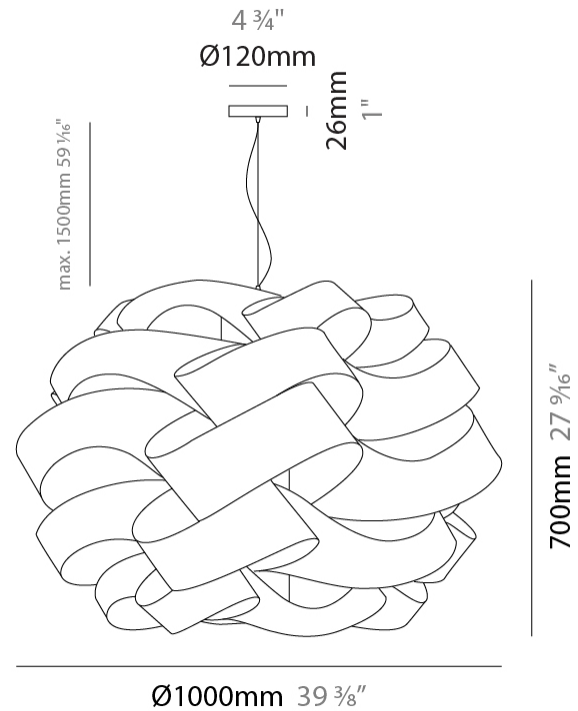

SKYLINE SUSPENSION

D61007-

base number   Finish
Options

PROJECT	_____
TYPE	_____
SPECIFIER	_____
QUANTITY	_____
DATE	_____

1. To build a product code in our configurator select the specify button on the base model # product page
2. To build a manual product code on this datasheet choose from the options listed below in blue font and add the suffix to the base model #

GENERAL

Series: Skyline _____
Brand: Linea Zero _____
Division: Design _____
Mounting Type: Suspension _____
Mounting Location: Ceiling _____
Subcategory: Pendant _____

PHYSICAL

Shape: Round _____
Diameter (mm): 1000 _____
Diameter (in): 39 3/8 _____
Height (mm): 700 _____
Height (in): 27 9/16 _____
Max. Overall Height (mm): 2200 _____
Max. Overall Height (in): 86 5/8 _____
Light Distribution: Omnidirectional _____
Diffuser: Polilux™ Shade - See Finish Options _____
Fixture Finish: WHI / BLK / SIL / NGD / COP / PKM _____
Fixture Material: Polilux™/ Metal holder _____

ELECTRICAL

Number of Lamps: 5 _____
Lamp Type: LED Retrofit _____
Bulb Included: Bulb Not Included _____
Max. Wattage Per Lamp (W): 7 _____
Lamp Base: E26 _____
Input Voltage (V): 120 _____
Upon Request: 277Vac / GU24 _____

LED

OPTICAL

RATINGS AND CERTIFICATIONS

Certified By: Certified for North American Standards _____
IP rating: IP20 _____