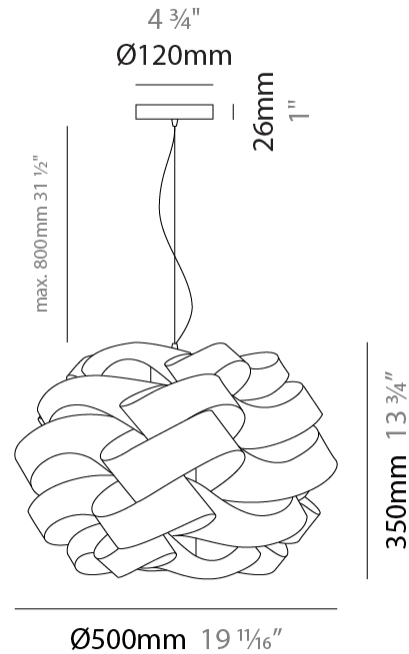

SKYLINE SUSPENSION

D61004-

base number   Finish
Options

1. To build a product code in our configurator select the specify button on the base model # product page
2. To build a manual product code on this datasheet choose from the options listed below in blue font and add the suffix to the base model #

GENERAL

Series: Skyline
Brand: Linea Zero
Division: Design
Mounting Type: Suspension
Mounting Location: Ceiling
Subcategory: Pendant

PHYSICAL

Shape: Round
Diameter (mm): 500
Diameter (in): 19 11/16
Height (mm): 350
Height (in): 13 3/4
Max. Overall Height (mm): 1150
Max. Overall Height (in): 45 1/4
Light Distribution: Omnidirectional
Diffuser: Polilux™ Shade - See Finish Options
[Fixture Finish: WHI / BLK / SIL / NGD / COP / PKM](#)
Fixture Material: Polilux™/ Metal holder
Cable Details: Cable length 31" - Transparent

ELECTRICAL

Number of Lamps: 1
Lamp Type: LED Retrofit
Bulb Included: Bulb Not Included
Max. Wattage Per Lamp (W): 7
Lamp Base: E26
Input Voltage (V): 120
Upon Request: 277Vac / GU24

LED

OPTICAL

RATINGS AND CERTIFICATIONS

Certified By: Certified for North American Standards
IP rating: IP20

PROJECT	_____
TYPE	_____
SPECIFIER	_____
QUANTITY	_____
DATE	_____