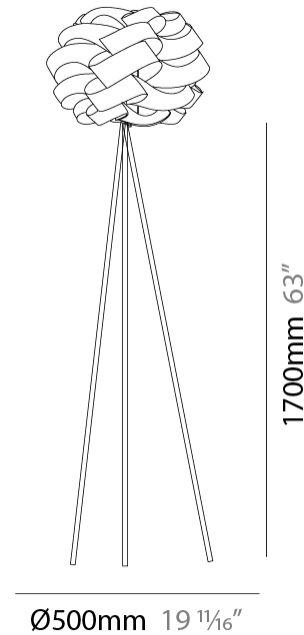

PROJECT	_____
TYPE	_____
SPECIFIER	_____
QUANTITY	_____
DATE	_____

SKYLINE PORTABLE

D64001-

base number   Finish
Options

1. To build a product code in our configurator select the specify button on the base model # product page
2. To build a manual product code on this datasheet choose from the options listed below in blue font and add the suffix to the base model #

GENERAL

Series: Skyline _____
Brand: Linea Zero _____
Division: Design _____
Mounting Type: Portable _____
Mounting Location: Floor _____
Subcategory: Floor _____

PHYSICAL

Shape: Round _____
Diameter (mm): 500 _____
Diameter (in): 19 11/16 _____
Height (mm): 1700 _____
Height (in): 66 15/16 _____
Light Distribution: Omnidirectional _____
Diffuser: Polilux™ Shade - See Finish Options _____
Fixture Finish: WHI / BLK / SIL / NGD / COP / PKM _____
Fixture Material: Polilux™/ Metal holder _____

ELECTRICAL

Number of Lamps: 1 _____
Lamp Type: LED Retrofit _____
Bulb Included: Bulb Not Included _____
Max. Wattage Per Lamp (W): 7 _____
Lamp Base: E26 _____
Input Voltage (V): 120 _____
Upon Request: 277Vac / GU24 _____

LED

OPTICAL

RATINGS AND CERTIFICATIONS

Certified By: Certified for North American Standards _____
IP rating: IP20 _____