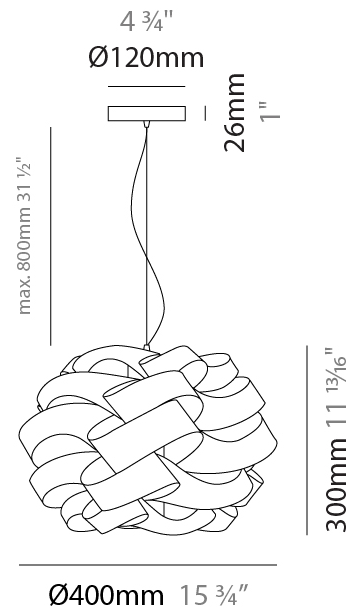

SKYLINE SUSPENSION

D61003-

base number   Finish
Options

PROJECT	_____
TYPE	_____
SPECIFIER	_____
QUANTITY	_____
DATE	_____

1. To build a product code in our configurator select the specify button on the base model # product page
2. To build a manual product code on this datasheet choose from the options listed below in blue font and add the suffix to the base model #

GENERAL

Series: Skyline _____
Brand: Linea Zero _____
Division: Design _____
Mounting Type: Suspension _____
Mounting Location: Ceiling _____
Subcategory: Pendant _____

PHYSICAL

Shape: Round _____
Diameter (mm): 400 _____
Diameter (in): 15 ³/₄ _____
Height (mm): 300 _____
Height (in): 11 ¹³/₁₆ _____
Max. Overall Height (mm): 1100 _____
Max. Overall Height (in): 43 ⁵/₁₆ _____
Light Distribution: Omnidirectional _____
Weight (kg): 1.98 _____
Weight (lbs): 4.37 _____
Diffuser: Polilux™ Shade - See Finish Options _____
Fixture Finish: WHI / BLK / SIL / NGD / COP / PKM _____
Fixture Material: Polilux™/ Metal holder _____

ELECTRICAL

Number of Lamps: 1 _____
Lamp Type: LED Retrofit _____
Bulb Included: Bulb Not Included _____
Max. Wattage Per Lamp (W): 7 _____
Lamp Base: E26 _____
Input Voltage (V): 120 _____
Upon Request: 277Vac / GU24 _____

LED

OPTICAL

RATINGS AND CERTIFICATIONS

Certified By: Certified for North American Standards _____
IP rating: IP20 _____