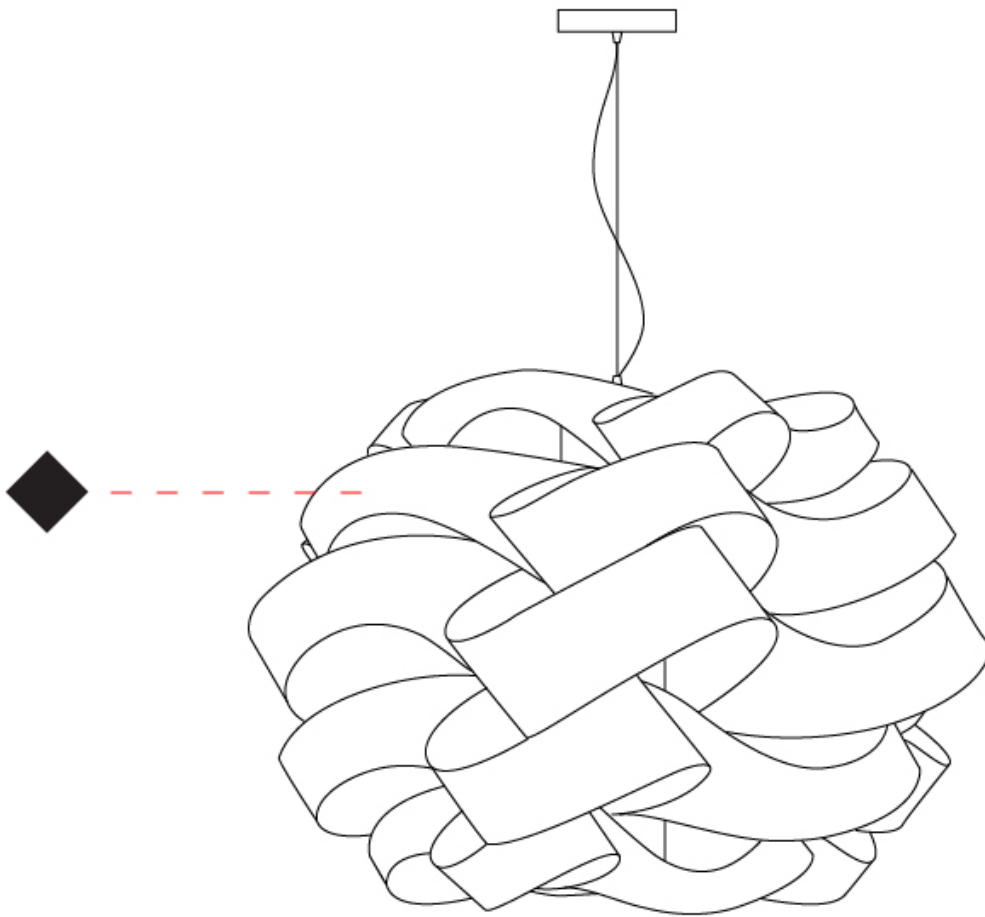

D61006-

PROJECT	_____
TYPE	_____
SPECIFIER	_____
QUANTITY	_____
DATE	_____

D