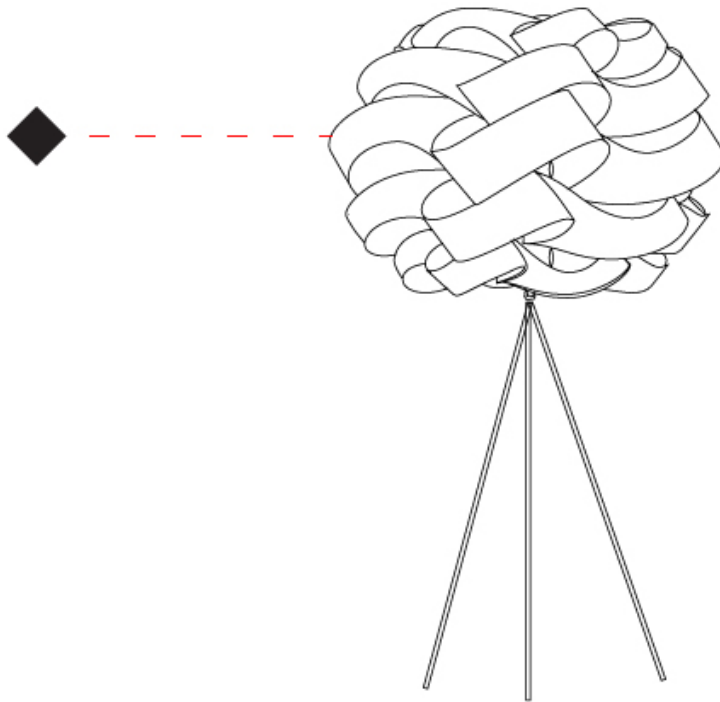

D64047-

PROJECT

TYPE

SPECIFIER

QUANTITY

DATE

D