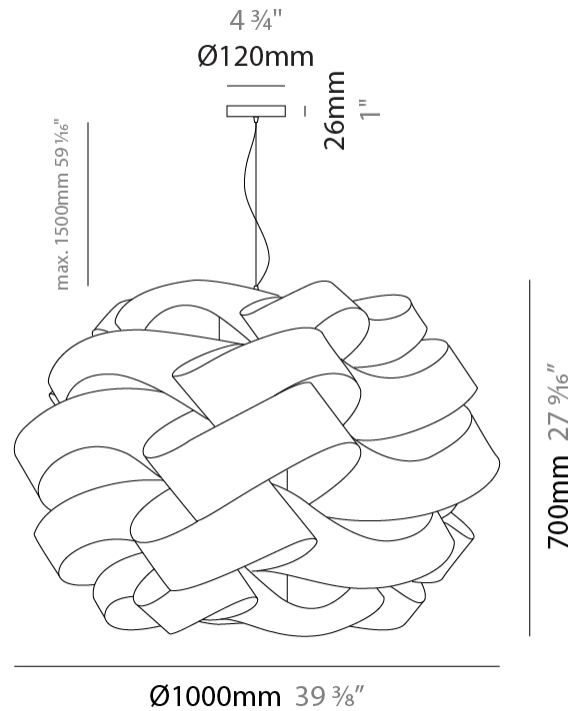

PROJECT	
TYPE	
SPECIFIER	
QUANTITY	
DATE	

SKYLINE SUSPENSION

D61007-

base number   Finish
Options

1. To build a product code in our configurator select the specify button on the base model # product page
2. To build a manual product code on this datasheet choose from the options listed below in blue font and add the suffix to the base model #

GENERAL

Series: Skyline
Brand: Linea Zero
Division: Design
Mounting Type: Suspension
Mounting Location: Ceiling
Subcategory: Pendant

PHYSICAL

Shape: Round
Diameter (mm): 1000
Diameter (in): 39 3/8
Height (mm): 700
Height (in): 27 9/16
Max. Overall Height (mm): 2200
Max. Overall Height (in): 86 5/8
Light Distribution: Omnidirectional
Diffuser: Polilux™ Shade - See Finish Options
Fixture Finish: WHI / BLK / SIL / NGD / COP / PKM
Fixture Material: Polilux™/ Metal holder

ELECTRICAL

Number of Lamps: 5
Lamp Type: LED Retrofit
Bulb Included: Bulb Not Included
Max. Wattage Per Lamp (W): 7
Lamp Base: E26
Input Voltage (V): 120
Upon Request: 277Vac / GU24

LED

OPTICAL

RATINGS AND CERTIFICATIONS

Certified By: Certified for North American Standards
IP rating: IP20