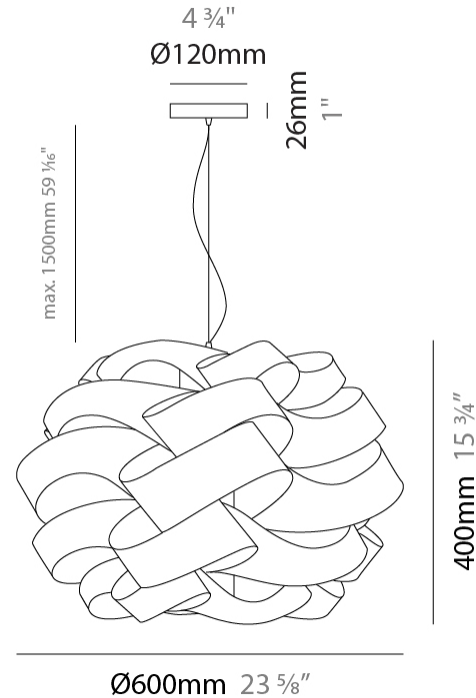

SKYLINE SUSPENSION

D61005-

base number   Finish
Options

PROJECT	_____
TYPE	_____
SPECIFIER	_____
QUANTITY	_____
DATE	_____

1. To build a product code in our configurator select the specify button on the base model # product page
2. To build a manual product code on this datasheet choose from the options listed below in blue font and add the suffix to the base model #

GENERAL

Series: Skyline _____
Brand: Linea Zero _____
Division: Design _____
Mounting Type: Suspension _____
Mounting Location: Ceiling _____
Subcategory: Pendant _____

PHYSICAL

Shape: Round _____
Diameter (mm): 600 _____
Diameter (in): 23 5/8 _____
Height (mm): 400 _____
Height (in): 15 3/4 _____
Max. Overall Height (mm): 1900 _____
Max. Overall Height (in): 74 13/16 _____
Light Distribution: Omnidirectional _____
Diffuser: Polilux™ Shade - See Finish Options _____
Fixture Finish: WHI / BLK / SIL / NGD / COP / PKM _____
Fixture Material: Polilux™/ Metal holder _____

ELECTRICAL

Number of Lamps: 2 _____
Lamp Type: LED Retrofit _____
Bulb Included: Bulb Not Included _____
Max. Wattage Per Lamp (W): 7 _____
Lamp Base: E26 _____
Input Voltage (V): 120 _____
Upon Request: 277Vac / GU24 _____

LED

OPTICAL

RATINGS AND CERTIFICATIONS

Certified By: Certified for North American Standards _____
IP rating: IP20 _____