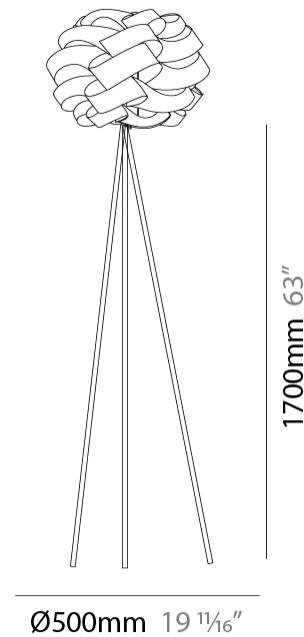

PROJECT
TYPE
SPECIFIER
QUANTITY
DATE

SKYLINE PORTABLE

D64001-

base number   Finish
Options

1. To build a product code in our configurator select the specify button on the base model # product page
2. To build a manual product code on this datasheet choose from the options listed below in blue font and add the suffix to the base model #

GENERAL

Series: Skyline
Brand: Linea Zero
Division: Design
Mounting Type: Portable
Mounting Location: Floor
Subcategory: Floor

PHYSICAL

Shape: Round
Diameter (mm): 500
Diameter (in): 19 1/16
Height (mm): 1700
Height (in): 66 15/16
Light Distribution: Omnidirectional
Diffuser: Polilux™ Shade - See Finish Options
Fixture Finish: WHI / BLK / SIL / NGD / COP / PKM
Fixture Material: Polilux™/ Metal holder

ELECTRICAL

Number of Lamps: 1
Lamp Type: LED Retrofit
Bulb Included: Bulb Not Included
Max. Wattage Per Lamp (W): 7
Lamp Base: E26
Input Voltage (V): 120
Upon Request: 277Vac / GU24

LED

OPTICAL

RATINGS AND CERTIFICATIONS

Certified By: Certified for North American Standards
IP rating: IP20