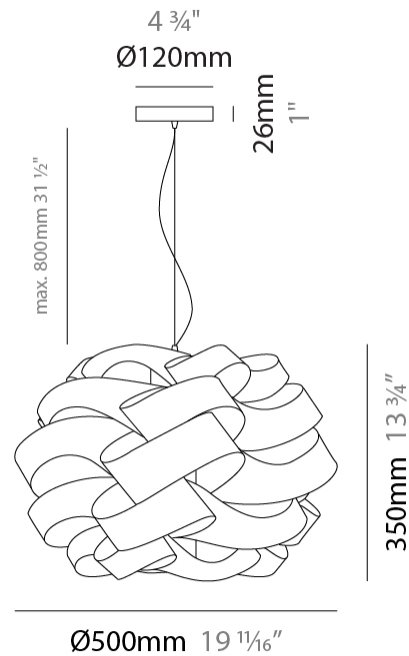

SKYLINE SUSPENSION

D61004-

base number   Finish
Options

1. To build a product code in our configurator select the specify button on the base model # product page
2. To build a manual product code on this datasheet choose from the options listed below in blue font and add the suffix to the base model #

GENERAL

Series: Skyline
Brand: Linea Zero
Division: Design
Mounting Type: Suspension
Mounting Location: Ceiling
Subcategory: Pendant

PHYSICAL

Shape: Round
Diameter (mm): 500
Diameter (in): 19 11/16
Height (mm): 350
Height (in): 13 3/4
Max. Overall Height (mm): 1150
Max. Overall Height (in): 45 1/4
Light Distribution: Omnidirectional
Diffuser: Polilux™ Shade - See Finish Options
[Fixture Finish: WHI / BLK / SIL / NGD / COP / PKM](#)
Fixture Material: Polilux™/ Metal holder
Cable Details: Cable length 31" - Transparent

ELECTRICAL

Number of Lamps: 1
Lamp Type: LED Retrofit
Bulb Included: Bulb Not Included
Max. Wattage Per Lamp (W): 7
Lamp Base: E26
Input Voltage (V): 120
Upon Request: 277Vac / GU24

LED

OPTICAL

RATINGS AND CERTIFICATIONS

Certified By: Certified for North American Standards
IP rating: IP20

PROJECT	_____
TYPE	_____
SPECIFIER	_____
QUANTITY	_____
DATE	_____