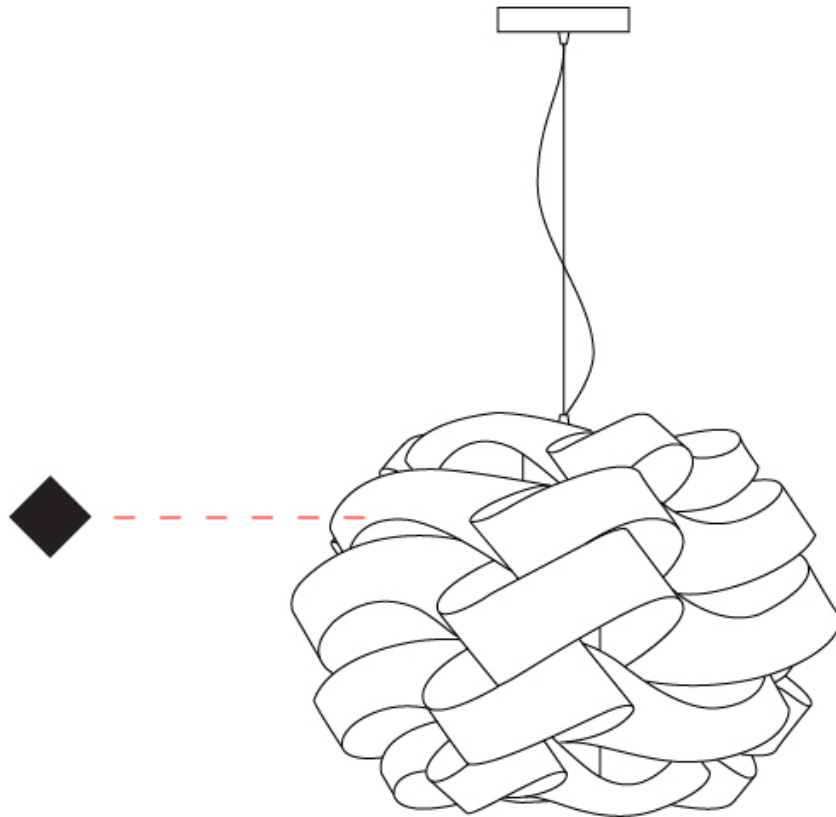

D61004-

PROJECT

TYPE

SPECIFIER

QUANTITY

DATE

D