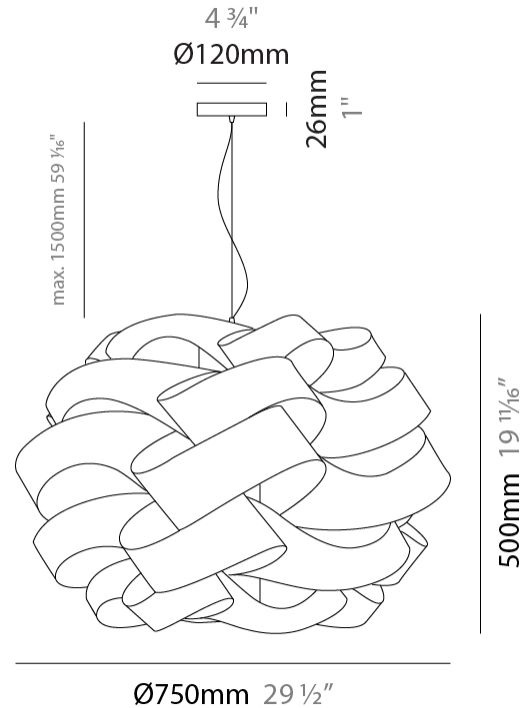

SKYLINE SUSPENSION

D61006-

base number   Finish
Options

1. To build a product code in our configurator select the specify button on the base model # product page
2. To build a manual product code on this datasheet choose from the options listed below in blue font and add the suffix to the base model #

GENERAL

Series: Skyline
Brand: Linea Zero
Division: Design
Mounting Type: Suspension
Mounting Location: Ceiling
Subcategory: Pendant

PHYSICAL

Shape: Round
Diameter (mm): 750
Diameter (in): 29 1/2
Height (mm): 500
Height (in): 19 11/16
Max. Overall Height (mm): 2000
Max. Overall Height (in): 78 3/4
Light Distribution: Omnidirectional
Diffuser: Polilux™ Shade - See Finish Options
[Fixture Finish: WHI / BLK / SIL / NGD / COP / PKM](#)
Fixture Material: Polilux™/ Metal holder

ELECTRICAL

Number of Lamps: 3
Lamp Type: LED Retrofit
Bulb Included: Bulb Not Included
Max. Wattage Per Lamp (W): 7
Lamp Base: E26
Input Voltage (V): 120
Upon Request: 277Vac / GU24

LED

OPTICAL

RATINGS AND CERTIFICATIONS

Certified By: Certified for North American Standards
IP rating: IP20

PROJECT	_____
TYPE	_____
SPECIFIER	_____
QUANTITY	_____
DATE	_____