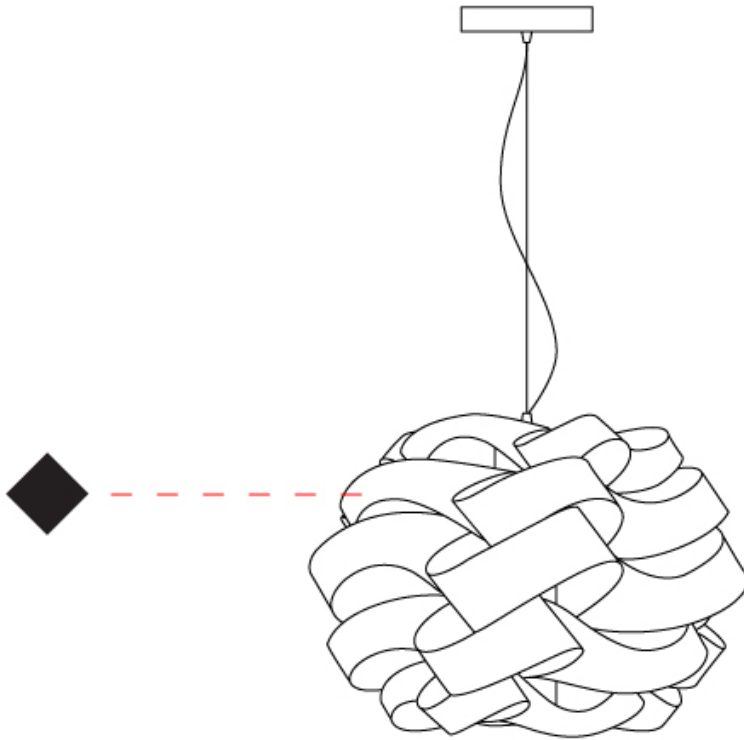

D61003-

PROJECT

TYPE

SPECIFIER

QUANTITY

DATE