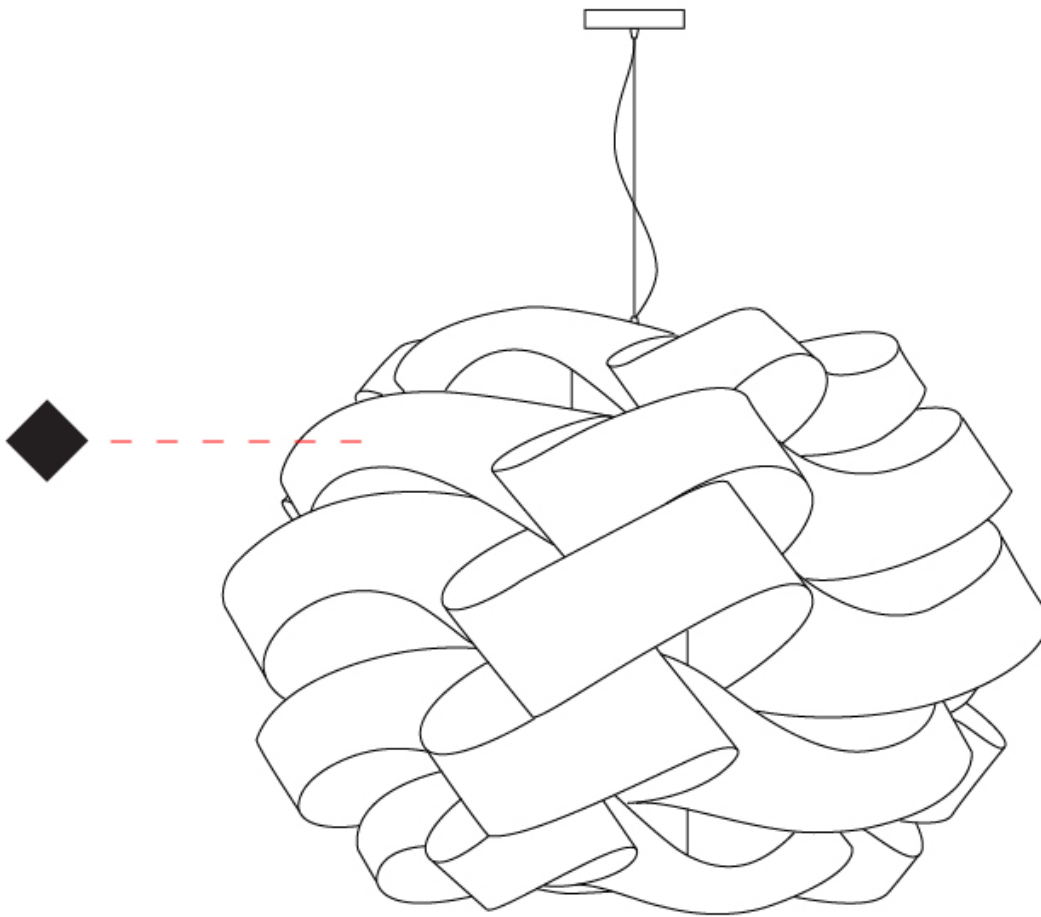

D61007-

PROJECT _____

TYPE _____

SPECIFIER _____

QUANTITY _____

DATE _____

D