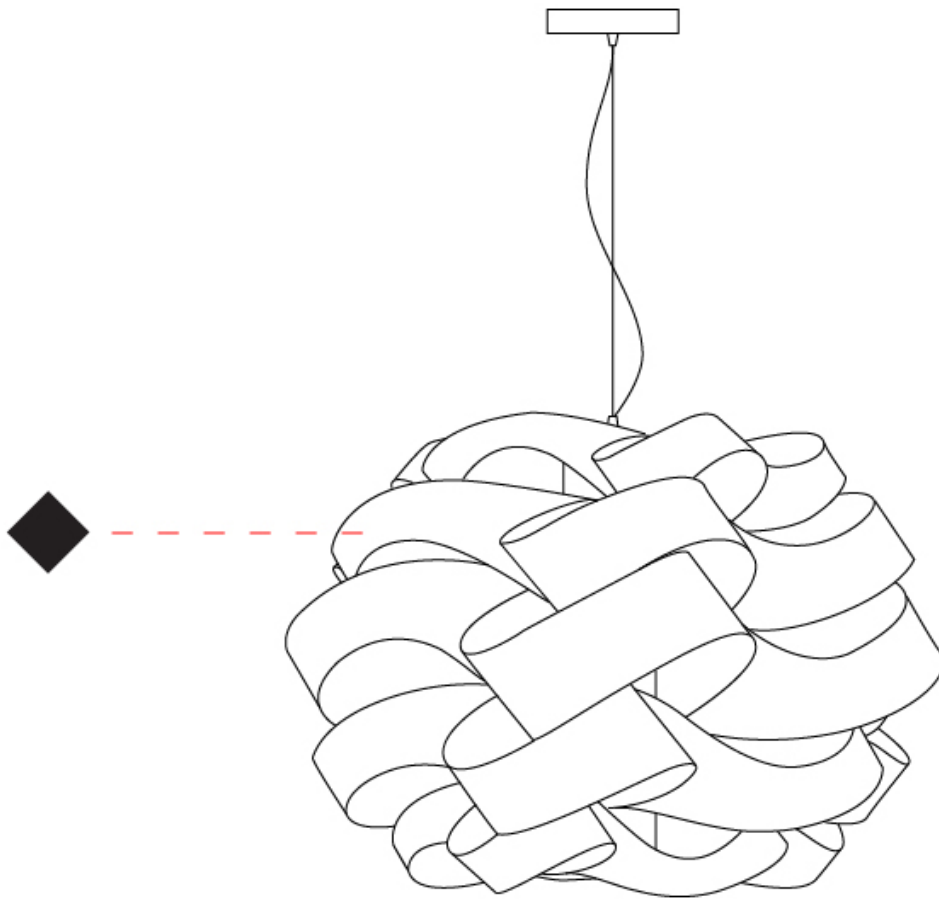

D61005-

PROJECT

TYPE

SPECIFIER

QUANTITY

DATE