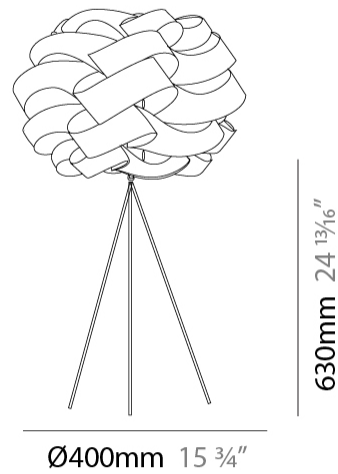

SKYLINE PORTABLE

D64047-

base number Finish
Options

PROJECT
TYPE
SPECIFIER
QUANTITY
DATE

1. To build a product code in our configurator select the specify button on the base model # product page
2. To build a manual product code on this datasheet choose from the options listed below in blue font and add the suffix to the base model #

GENERAL

Series: Skyline
Brand: Linea Zero
Division: Design
Mounting Type: Portable
Mounting Location: Table
Subcategory: Table

PHYSICAL

Shape: Round
Diameter (mm): 400
Diameter (in): 15 3/4
Height (mm): 630
Height (in): 24 13/16
Light Distribution: Omnidirectional
Diffuser: Polilux™ Shade - See Finish Options
Fixture Finish: WHI / BLK / SIL / NGD / COP / PKM
Fixture Material: Polilux™/ Metal holder

ELECTRICAL

Number of Lamps: 1
Lamp Type: LED Retrofit
Bulb Included: Bulb Not Included
Max. Wattage Per Lamp (W): 7
Lamp Base: E26
Input Voltage (V): 120
Upon Request: 277Vac / GU24

LED

OPTICAL

RATINGS AND CERTIFICATIONS

Certified By: Certified for North American Standards
IP rating: IP20