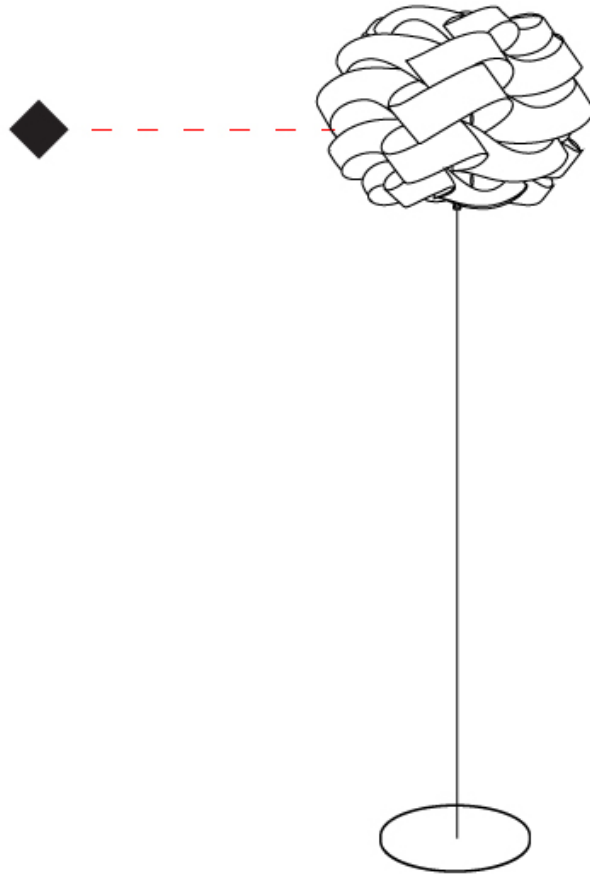

SKYLINE PORTABLE

D64000-

PROJECT

TYPE

SPECIFIER

QUANTITY

DATE

D