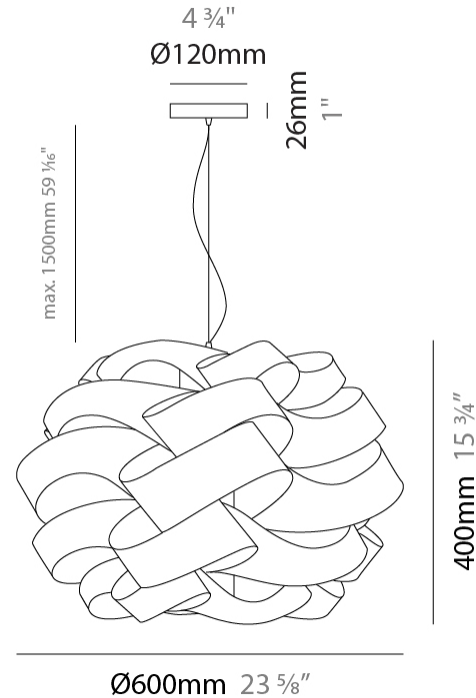

SKYLINE SUSPENSION

D61005-

base number   Finish
Options

PROJECT	_____
TYPE	_____
SPECIFIER	_____
QUANTITY	_____
DATE	_____

1. To build a product code in our configurator select the specify button on the base model # product page
2. To build a manual product code on this datasheet choose from the options listed below in blue font and add the suffix to the base model #

GENERAL

Series: Skyline _____
Brand: Linea Zero _____
Division: Design _____
Mounting Type: Suspension _____
Mounting Location: Ceiling _____
Subcategory: Pendant _____

PHYSICAL

Shape: Round _____
Diameter (mm): 600 _____
Diameter (in): 23 ⁵/₈ _____
Height (mm): 400 _____
Height (in): 15 ³/₄ _____
Max. Overall Height (mm): 1900 _____
Max. Overall Height (in): 74 ¹³/₁₆ _____
Light Distribution: Omnidirectional _____
Diffuser: Polilux™ Shade - See Finish Options _____
Fixture Finish: WHI / BLK / SIL / NGD / COP / PKM _____
Fixture Material: Polilux™/ Metal holder _____

ELECTRICAL

Number of Lamps: 2 _____
Lamp Type: LED Retrofit _____
Bulb Included: Bulb Not Included _____
Max. Wattage Per Lamp (W): 7 _____
Lamp Base: E26 _____
Input Voltage (V): 120 _____
Upon Request: 277Vac / GU24 _____

LED

OPTICAL

RATINGS AND CERTIFICATIONS

Certified By: Certified for North American Standards _____
IP rating: IP20 _____