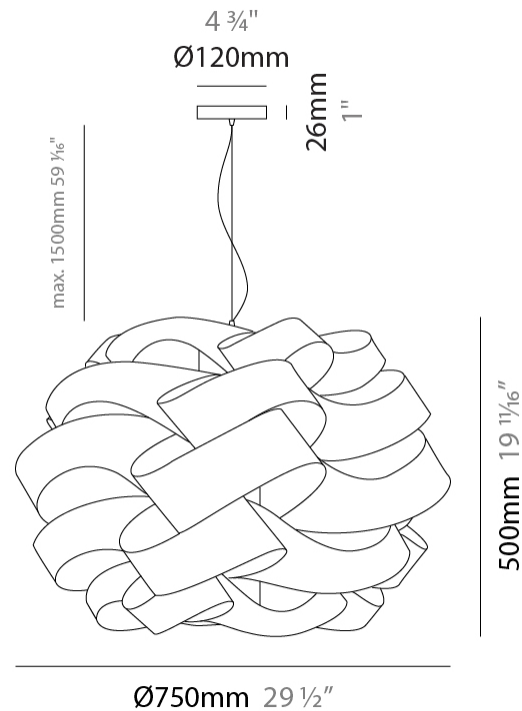

SKYLINE SUSPENSION

D61006-

base number   Finish
Options

PROJECT	_____
TYPE	_____
SPECIFIER	_____
QUANTITY	_____
DATE	_____

1. To build a product code in our configurator select the specify button on the base model # product page
2. To build a manual product code on this datasheet choose from the options listed below in blue font and add the suffix to the base model #

GENERAL

Series: Skyline _____
Brand: Linea Zero _____
Division: Design _____
Mounting Type: Suspension _____
Mounting Location: Ceiling _____
Subcategory: Pendant _____

PHYSICAL

Shape: Round _____
Diameter (mm): 750 _____
Diameter (in): 29 1/2 _____
Height (mm): 500 _____
Height (in): 19 11/16 _____
Max. Overall Height (mm): 2000 _____
Max. Overall Height (in): 78 3/4 _____
Light Distribution: Omnidirectional _____
Diffuser: Polilux™ Shade - See Finish Options _____
Fixture Finish: WHI / BLK / SIL / NGD / COP / PKM _____
Fixture Material: Polilux™/ Metal holder _____

ELECTRICAL

Number of Lamps: 3 _____
Lamp Type: LED Retrofit _____
Bulb Included: Bulb Not Included _____
Max. Wattage Per Lamp (W): 7 _____
Lamp Base: E26 _____
Input Voltage (V): 120 _____
Upon Request: 277Vac / GU24 _____

LED

OPTICAL

RATINGS AND CERTIFICATIONS

Certified By: Certified for North American Standards _____
IP rating: IP20 _____