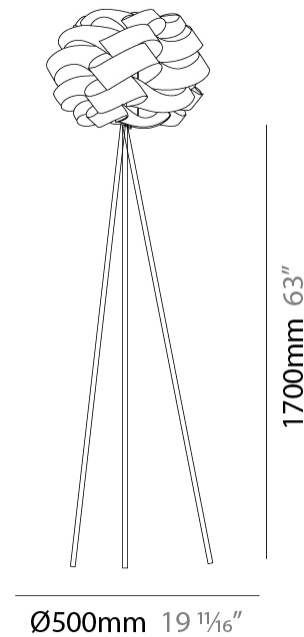

SKYLINE PORTABLE

D64001-

base number   Finish
Options

1. To build a product code in our configurator select the specify button on the base model # product page
2. To build a manual product code on this datasheet choose from the options listed below in blue font and add the suffix to the base model #

GENERAL

Series: Skyline
Brand: Linea Zero
Division: Design
Mounting Type: Portable
Mounting Location: Floor
Subcategory: Floor

PHYSICAL

Shape: Round
Diameter (mm): 500
Diameter (in): 19 1/16
Height (mm): 1700
Height (in): 66 15/16
Light Distribution: Omnidirectional
Diffuser: Polilux™ Shade - See Finish Options
Fixture Finish: WHI / BLK / SIL / NGD / COP / PKM
Fixture Material: Polilux™/ Metal holder

ELECTRICAL

Number of Lamps: 1
Lamp Type: LED Retrofit
Bulb Included: Bulb Not Included
Max. Wattage Per Lamp (W): 7
Lamp Base: E26
Input Voltage (V): 120
Upon Request: 277Vac / GU24

LED

OPTICAL

RATINGS AND CERTIFICATIONS

Certified By: Certified for North American Standards
IP rating: IP20

PROJECT
TYPE
SPECIFIER
QUANTITY
DATE