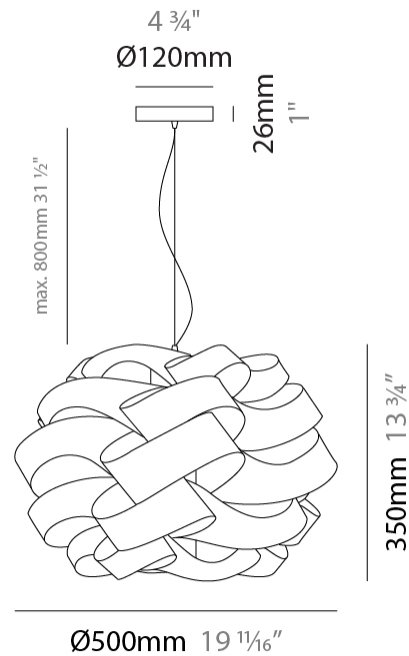

SKYLINE SUSPENSION

D61004-

base number Finish
Options

1. To build a product code in our configurator select the specify button on the base model # product page
2. To build a manual product code on this datasheet choose from the options listed below in blue font and add the suffix to the base model #

GENERAL

Series: Skyline
Brand: Linea Zero
Division: Design
Mounting Type: Suspension
Mounting Location: Ceiling
Subcategory: Pendant

PHYSICAL

Shape: Round
Diameter (mm): 500
Diameter (in): 19 11/16
Height (mm): 350
Height (in): 13 3/4
Max. Overall Height (mm): 1150
Max. Overall Height (in): 45 1/4
Light Distribution: Omnidirectional
Diffuser: Polilux™ Shade - See Finish Options
Fixture Finish: WHI / BLK / SIL / NGD / COP / PKM
Fixture Material: Polilux™/ Metal holder
Cable Details: Cable length 31" - Transparent

ELECTRICAL

Number of Lamps: 1
Lamp Type: LED Retrofit
Bulb Included: Bulb Not Included
Max. Wattage Per Lamp (W): 7
Lamp Base: E26
Input Voltage (V): 120
Upon Request: 277Vac / GU24

LED

OPTICAL

RATINGS AND CERTIFICATIONS

Certified By: Certified for North American Standards
IP rating: IP20

PROJECT
TYPE
SPECIFIER
QUANTITY
DATE