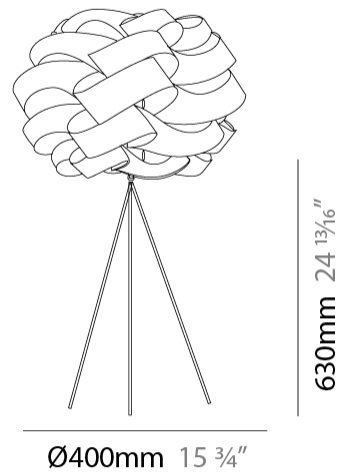

SKYLINE PORTABLE

D64047-

base number   Finish
Options

PROJECT	_____
TYPE	_____
SPECIFIER	_____
QUANTITY	_____
DATE	_____

1. To build a product code in our configurator select the specify button on the base model # product page
2. To build a manual product code on this datasheet choose from the options listed below in blue font and add the suffix to the base model #

GENERAL

Series: Skyline _____
Brand: Linea Zero _____
Division: Design _____
Mounting Type: Portable _____
Mounting Location: Table _____
Subcategory: Table _____

PHYSICAL

Shape: Round _____
Diameter (mm): 400 _____
Diameter (in): 15 3/4 _____
Height (mm): 630 _____
Height (in): 24 13/16 _____
Light Distribution: Omnidirectional _____
Diffuser: Polilux™ Shade - See Finish Options _____
Fixture Finish: WHI / BLK / SIL / NGD / COP / PKM _____
Fixture Material: Polilux™/ Metal holder _____

ELECTRICAL

Number of Lamps: 1 _____
Lamp Type: LED Retrofit _____
Bulb Included: Bulb Not Included _____
Max. Wattage Per Lamp (W): 7 _____
Lamp Base: E26 _____
Input Voltage (V): 120 _____
Upon Request: 277Vac / GU24 _____

LED

OPTICAL

RATINGS AND CERTIFICATIONS

Certified By: Certified for North American Standards _____
IP rating: IP20 _____