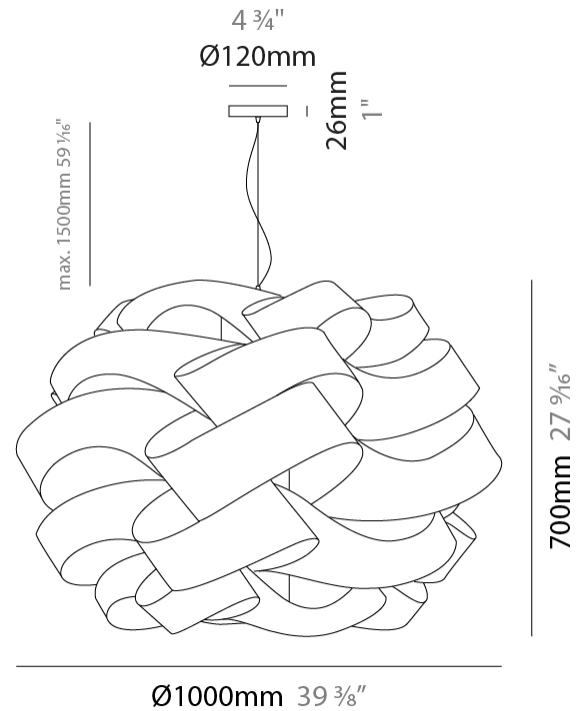

SKYLINE SUSPENSION

D61007-

base number   Finish
Options

PROJECT	_____
TYPE	_____
SPECIFIER	_____
QUANTITY	_____
DATE	_____

1. To build a product code in our configurator select the specify button on the base model # product page
2. To build a manual product code on this datasheet choose from the options listed below in blue font and add the suffix to the base model #

GENERAL

Series: Skyline _____
Brand: Linea Zero _____
Division: Design _____
Mounting Type: Suspension _____
Mounting Location: Ceiling _____
Subcategory: Pendant _____

PHYSICAL

Shape: Round _____
Diameter (mm): 1000 _____
Diameter (in): 39 3/8 _____
Height (mm): 700 _____
Height (in): 27 9/16 _____
Max. Overall Height (mm): 2200 _____
Max. Overall Height (in): 86 5/8 _____
Light Distribution: Omnidirectional _____
Diffuser: Polilux™ Shade - See Finish Options _____
Fixture Finish: WHI / BLK / SIL / NGD / COP / PKM _____
Fixture Material: Polilux™/ Metal holder _____

ELECTRICAL

Number of Lamps: 5 _____
Lamp Type: LED Retrofit _____
Bulb Included: Bulb Not Included _____
Max. Wattage Per Lamp (W): 7 _____
Lamp Base: E26 _____
Input Voltage (V): 120 _____
Upon Request: 277Vac / GU24 _____

LED

OPTICAL

RATINGS AND CERTIFICATIONS

Certified By: Certified for North American Standards _____
IP rating: IP20 _____