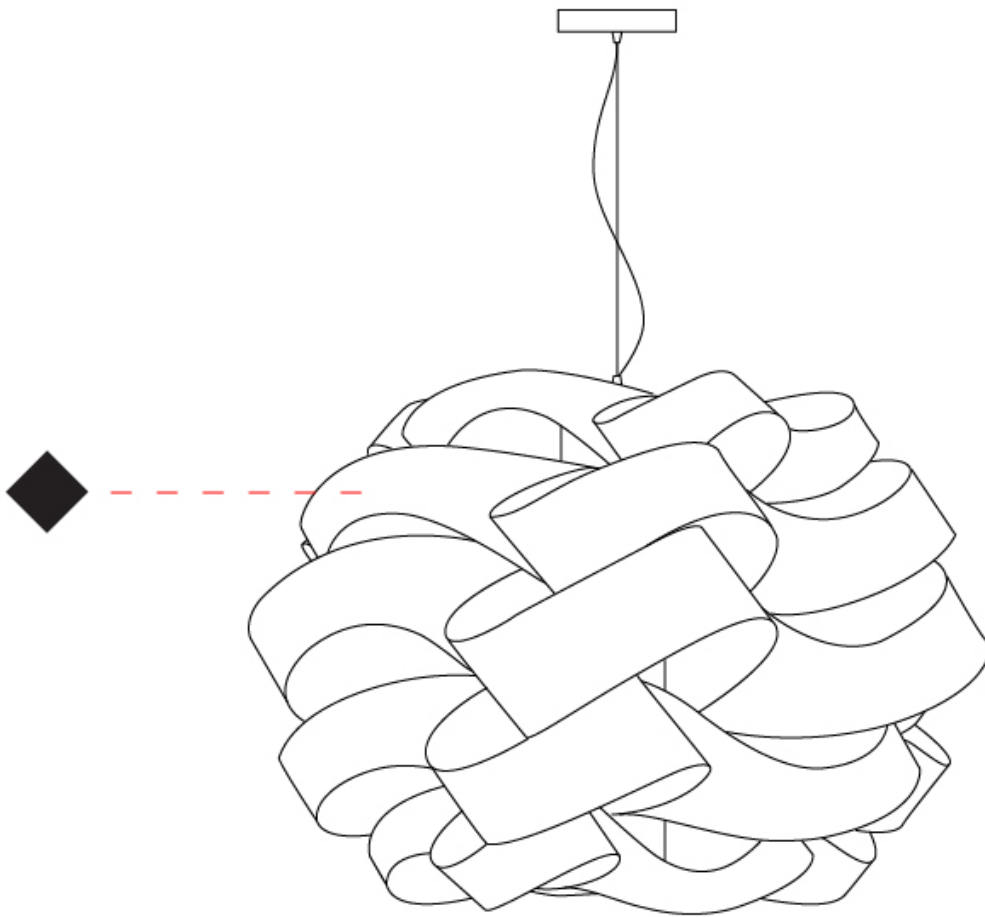

D61006-

PROJECT

TYPE

SPECIFIER

QUANTITY

DATE

D