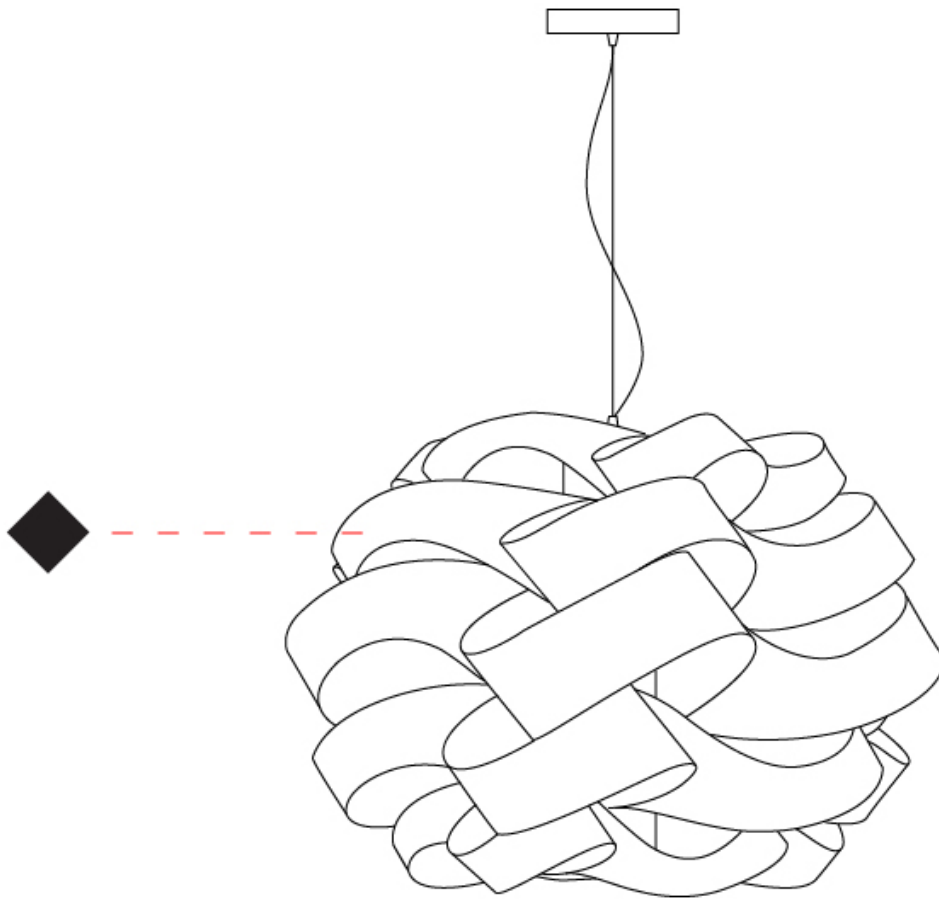

D61005-

PROJECT

TYPE

SPECIFIER

QUANTITY

DATE

D