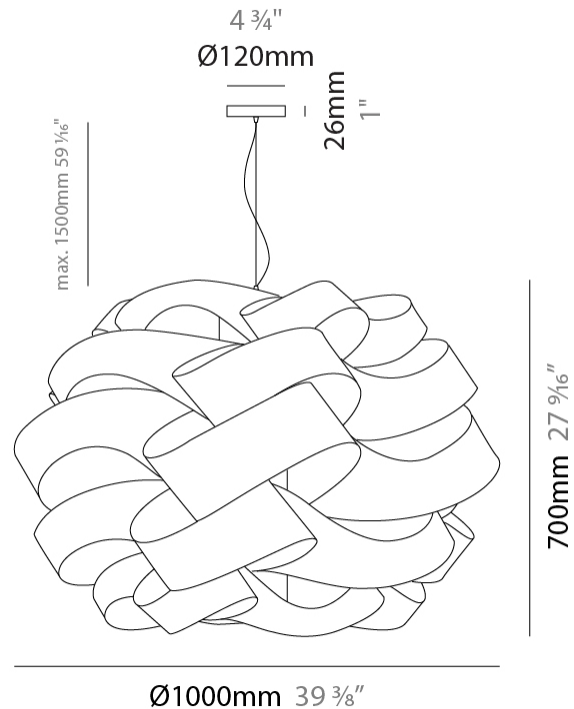

PROJECT	
TYPE	
SPECIFIER	
QUANTITY	
DATE	

SKYLINE SUSPENSION

D61007-

base number   Finish
Options

1. To build a product code in our configurator select the specify button on the base model # product page
2. To build a manual product code on this datasheet choose from the options listed below in blue font and add the suffix to the base model #

GENERAL

Series: Skyline
Brand: Linea Zero
Division: Design
Mounting Type: Suspension
Mounting Location: Ceiling
Subcategory: Pendant

PHYSICAL

Shape: Round
Diameter (mm): 1000
Diameter (in): 39 3/8
Height (mm): 700
Height (in): 27 9/16
Max. Overall Height (mm): 2200
Max. Overall Height (in): 86 5/8
Light Distribution: Omnidirectional
Diffuser: Polilux™ Shade - See Finish Options
Fixture Finish: WHI / BLK / SIL / NGD / COP / PKM
Fixture Material: Polilux™/ Metal holder

ELECTRICAL

Number of Lamps: 5
Lamp Type: LED Retrofit
Bulb Included: Bulb Not Included
Max. Wattage Per Lamp (W): 7
Lamp Base: E26
Input Voltage (V): 120
Upon Request: 277Vac / GU24

LED

OPTICAL

RATINGS AND CERTIFICATIONS

Certified By: Certified for North American Standards
IP rating: IP20