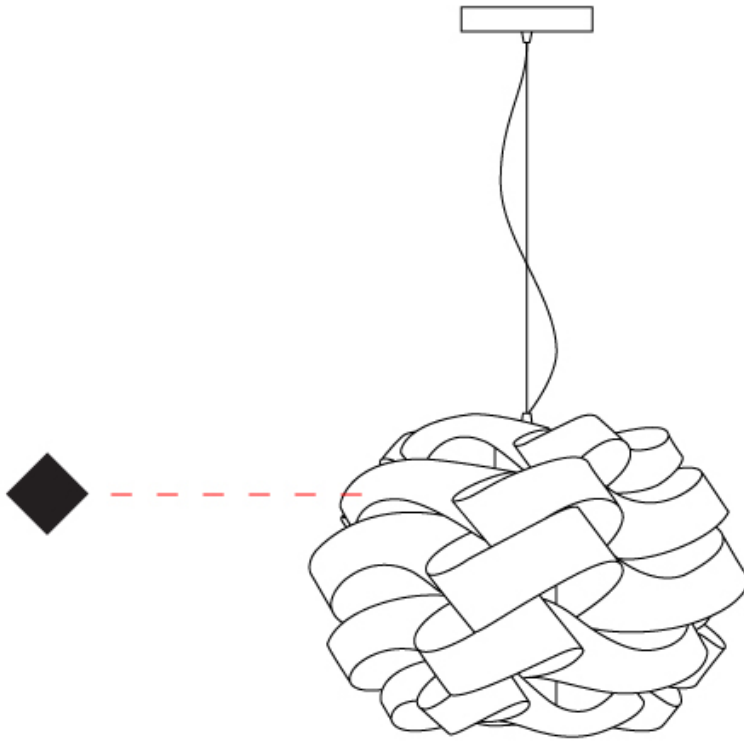

D61003-

PROJECT

TYPE

SPECIFIER

QUANTITY

DATE