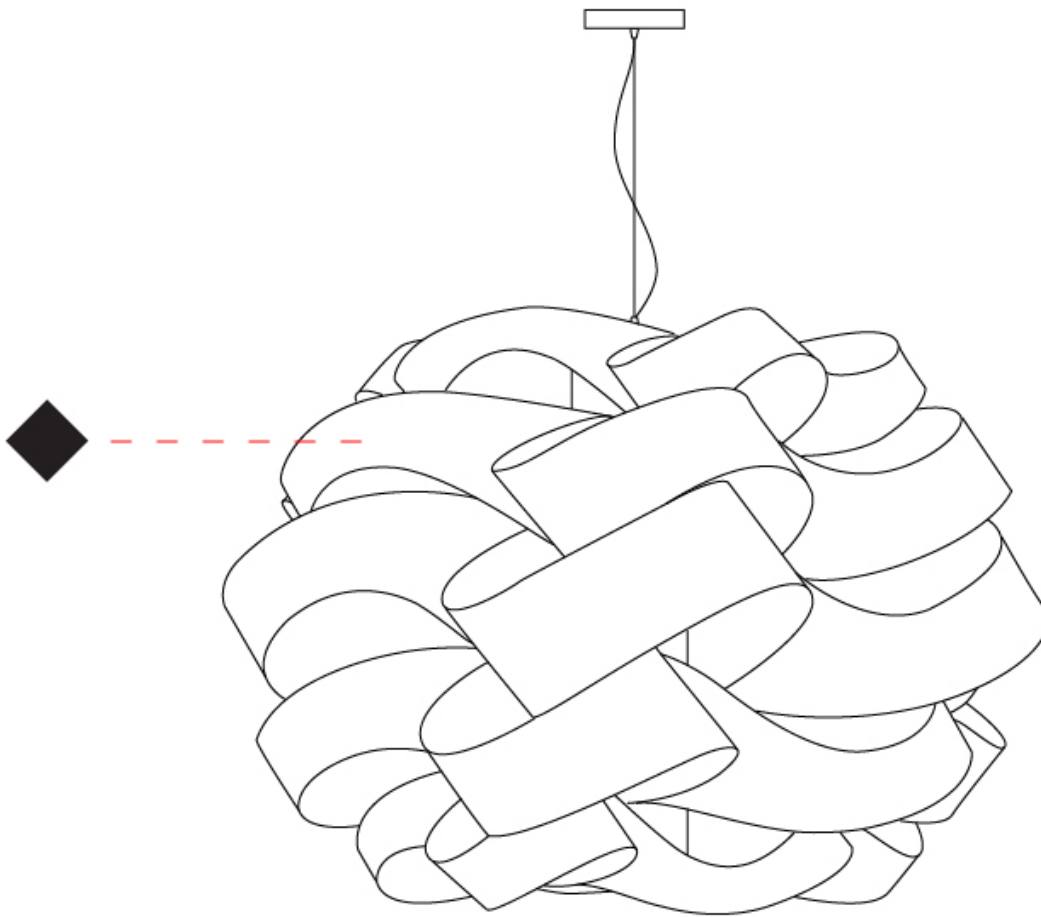

SKYLINE SUSPENSION

D61007-

PROJECT	_____
TYPE	_____
SPECIFIER	_____
QUANTITY	_____
DATE	_____

D