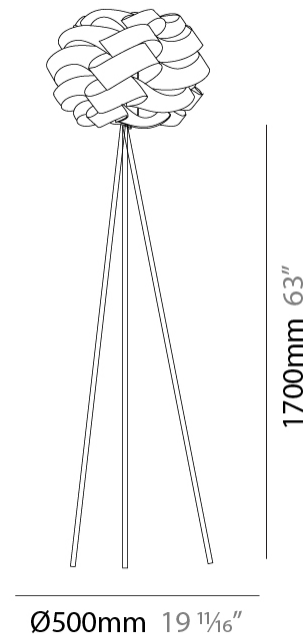

SKYLINE PORTABLE

D64001-

base number   Finish
Options

1. To build a product code in our configurator select the specify button on the base model # product page
2. To build a manual product code on this datasheet choose from the options listed below in blue font and add the suffix to the base model #

GENERAL

Series: Skyline
Brand: Linea Zero
Division: Design
Mounting Type: Portable
Mounting Location: Floor
Subcategory: Floor

PHYSICAL

Shape: Round
Diameter (mm): 500
Diameter (in): 19 11/16
Height (mm): 1700
Height (in): 66 15/16
Light Distribution: Omnidirectional
Diffuser: Polilux™ Shade - See Finish Options
[Fixture Finish: WHI / BLK / SIL / NGD / COP / PKM](#)
Fixture Material: Polilux™/ Metal holder

ELECTRICAL

Number of Lamps: 1
Lamp Type: LED Retrofit
Bulb Included: Bulb Not Included
Max. Wattage Per Lamp (W): 7
Lamp Base: E26
Input Voltage (V): 120
Upon Request: 277Vac / GU24

LED

OPTICAL

RATINGS AND CERTIFICATIONS

Certified By: Certified for North American Standards
IP rating: IP20

PROJECT	_____
TYPE	_____
SPECIFIER	_____
QUANTITY	_____
DATE	_____