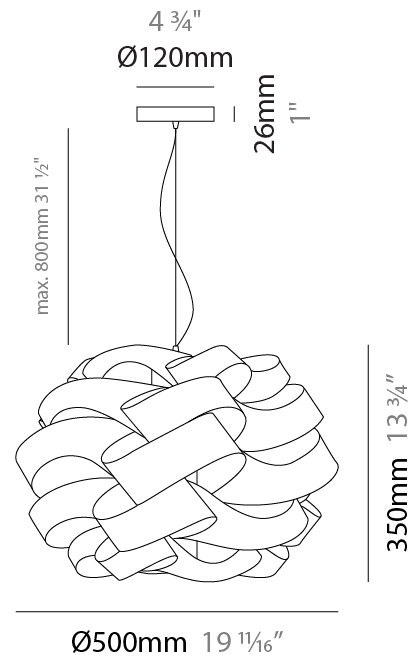

SKYLINE SUSPENSION

D61004-

base number Finish
Options

1. To build a product code in our configurator select the specify button on the base model # product page
2. To build a manual product code on this datasheet choose from the options listed below in blue font and add the suffix to the base model #

GENERAL

Series: Skyline
Brand: Linea Zero
Division: Design
Mounting Type: Suspension
Mounting Location: Ceiling
Subcategory: Pendant

PHYSICAL

Shape: Round
Diameter (mm): 500
Diameter (in): 19 11/16
Height (mm): 350
Height (in): 13 3/4
Max. Overall Height (mm): 1150
Max. Overall Height (in): 45 1/4
Light Distribution: Omnidirectional
Diffuser: Polilux™ Shade - See Finish Options
Fixture Finish: WHI / BLK / SIL / NGD / COP / PKM
Fixture Material: Polilux™/ Metal holder
Cable Details: Cable length 31" - Transparent

ELECTRICAL

Number of Lamps: 1
Lamp Type: LED Retrofit
Bulb Included: Bulb Not Included
Max. Wattage Per Lamp (W): 7
Lamp Base: E26
Input Voltage (V): 120
Upon Request: 277Vac / GU24

LED

OPTICAL

RATINGS AND CERTIFICATIONS

Certified By: Certified for North American Standards
IP rating: IP20

PROJECT
TYPE
SPECIFIER
QUANTITY
DATE