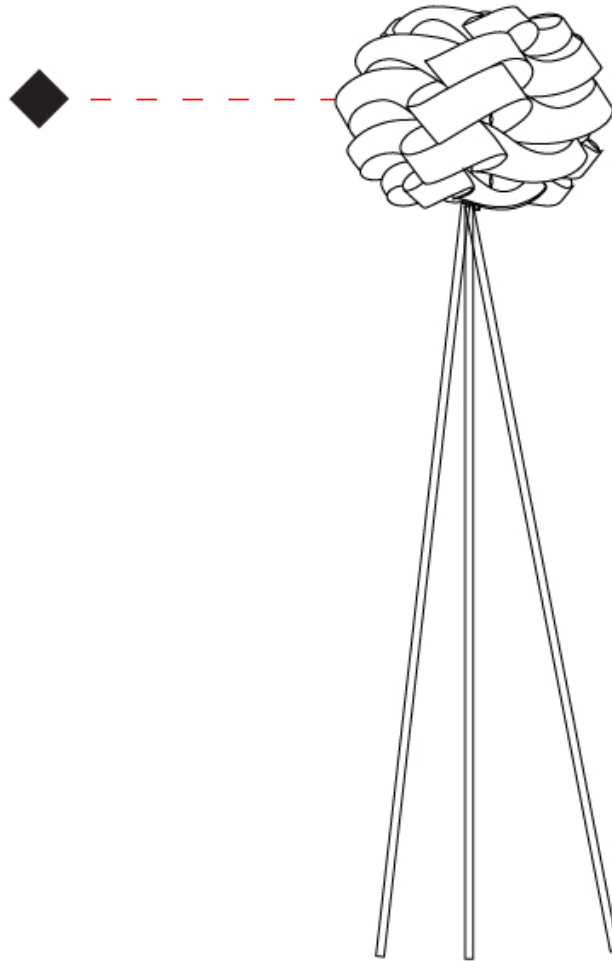

D64001-

PROJECT	_____
TYPE	_____
SPECIFIER	_____
QUANTITY	_____
DATE	_____

D