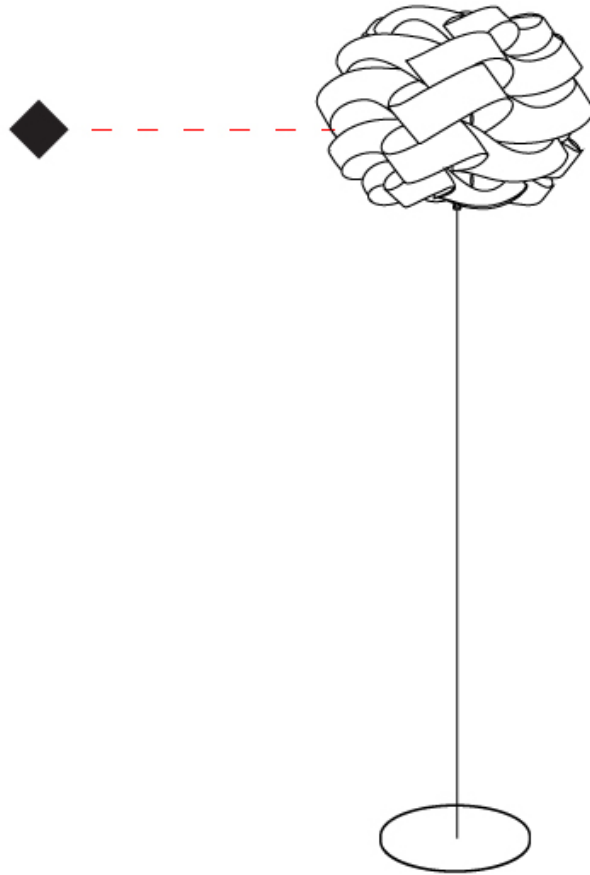

D64000-

PROJECT

TYPE

SPECIFIER

QUANTITY

DATE

D