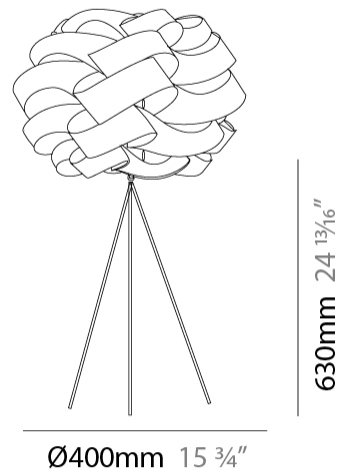

SKYLINE PORTABLE

D64047-

base number Finish
Options

PROJECT
TYPE
SPECIFIER
QUANTITY
DATE

1. To build a product code in our configurator select the specify button on the base model # product page
2. To build a manual product code on this datasheet choose from the options listed below in blue font and add the suffix to the base model #

GENERAL

Series: Skyline
Brand: Linea Zero
Division: Design
Mounting Type: Portable
Mounting Location: Table
Subcategory: Table

PHYSICAL

Shape: Round
Diameter (mm): 400
Diameter (in): 15 3/4
Height (mm): 630
Height (in): 24 13/16
Light Distribution: Omnidirectional
Diffuser: Polilux™ Shade - See Finish Options
Fixture Finish: WHI / BLK / SIL / NGD / COP / PKM
Fixture Material: Polilux™/ Metal holder

ELECTRICAL

Number of Lamps: 1
Lamp Type: LED Retrofit
Bulb Included: Bulb Not Included
Max. Wattage Per Lamp (W): 7
Lamp Base: E26
Input Voltage (V): 120
Upon Request: 277Vac / GU24

LED

OPTICAL

RATINGS AND CERTIFICATIONS

Certified By: Certified for North American Standards
IP rating: IP20