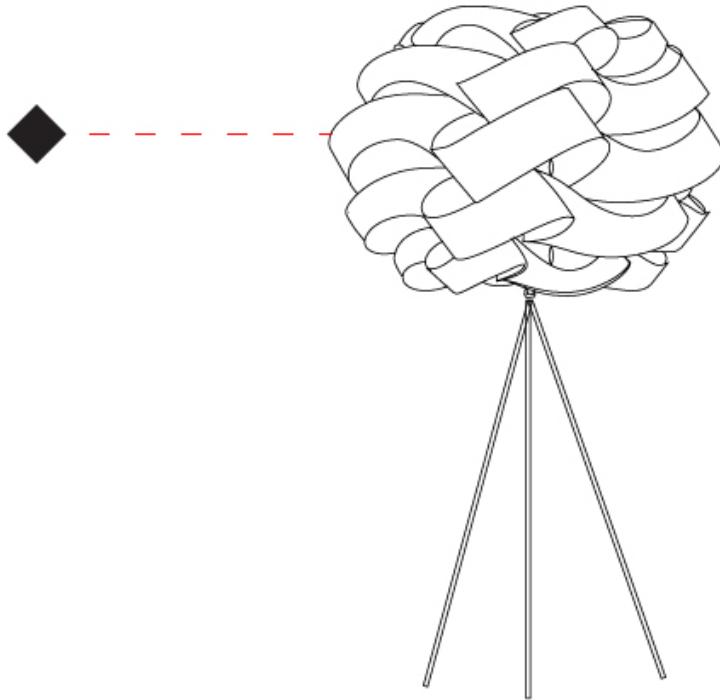

D64047-

PROJECT

TYPE

SPECIFIER

QUANTITY

DATE

D