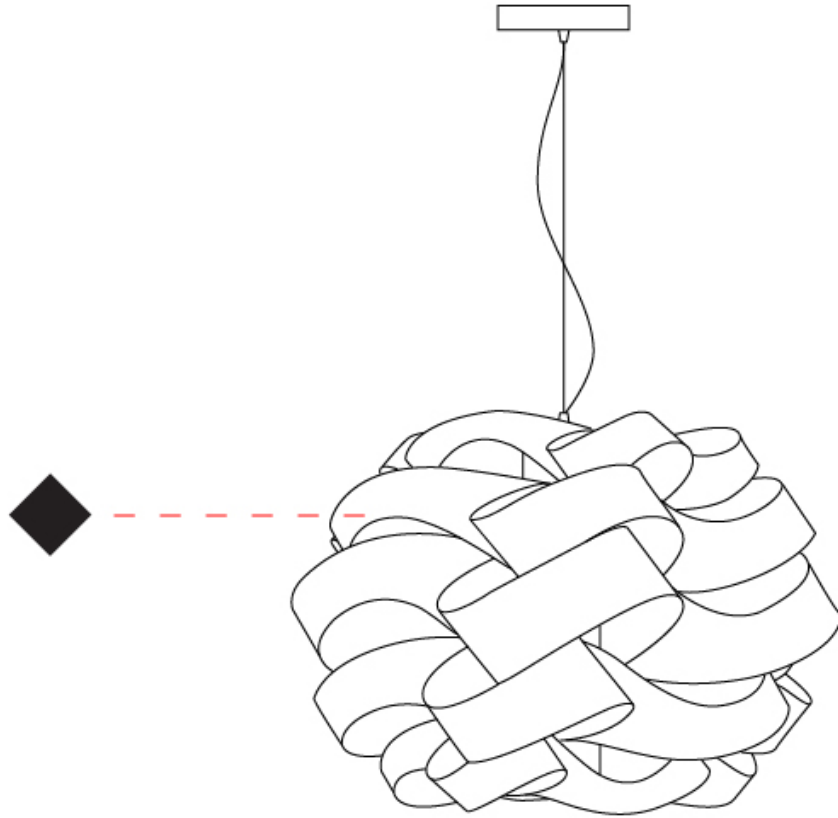

D61004-

PROJECT	_____
TYPE	_____
SPECIFIER	_____
QUANTITY	_____
DATE	_____

D