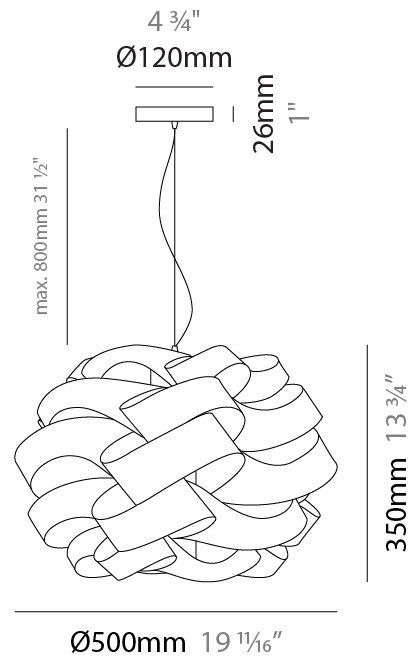

SKYLINE SUSPENSION

D61004-

base number   Finish
Options

PROJECT	_____
TYPE	_____
SPECIFIER	_____
QUANTITY	_____
DATE	_____

1. To build a product code in our configurator select the specify button on the base model # product page
2. To build a manual product code on this datasheet choose from the options listed below in blue font and add the suffix to the base model #

GENERAL

Series: Skyline _____
Brand: Linea Zero _____
Division: Design _____
Mounting Type: Suspension _____
Mounting Location: Ceiling _____
Subcategory: Pendant _____

PHYSICAL

Shape: Round _____
Diameter (mm): 500 _____
Diameter (in): 19 11/16 _____
Height (mm): 350 _____
Height (in): 13 3/4 _____
Max. Overall Height (mm): 1150 _____
Max. Overall Height (in): 45 1/4 _____
Light Distribution: Omnidirectional _____
Diffuser: Polilux™ Shade - See Finish Options _____
Fixture Finish: WHI / BLK / SIL / NGD / COP / PKM _____
Fixture Material: Polilux™/ Metal holder _____
Cable Details: Cable length 31" - Transparent _____

ELECTRICAL

Number of Lamps: 1 _____
Lamp Type: LED Retrofit _____
Bulb Included: Bulb Not Included _____
Max. Wattage Per Lamp (W): 7 _____
Lamp Base: E26 _____
Input Voltage (V): 120 _____
Upon Request: 277Vac / GU24 _____

LED

OPTICAL

RATINGS AND CERTIFICATIONS

Certified By: Certified for North American Standards _____
IP rating: IP20 _____