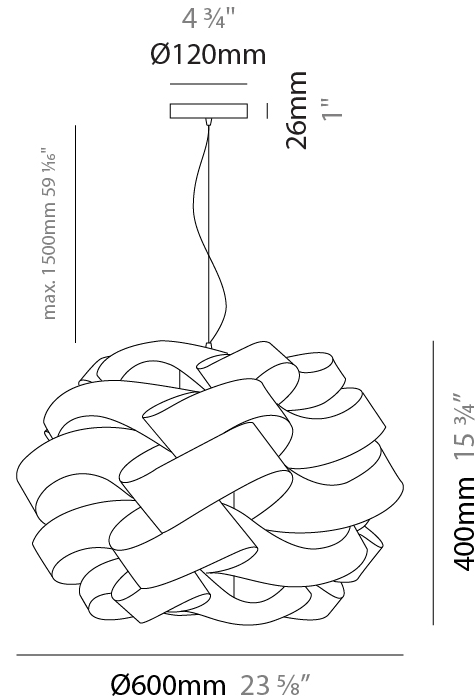

SKYLINE SUSPENSION

D61005-

base number   Finish
Options

PROJECT	_____
TYPE	_____
SPECIFIER	_____
QUANTITY	_____
DATE	_____

1. To build a product code in our configurator select the specify button on the base model # product page
2. To build a manual product code on this datasheet choose from the options listed below in blue font and add the suffix to the base model #

GENERAL

Series: Skyline _____
Brand: Linea Zero _____
Division: Design _____
Mounting Type: Suspension _____
Mounting Location: Ceiling _____
Subcategory: Pendant _____

PHYSICAL

Shape: Round _____
Diameter (mm): 600 _____
Diameter (in): 23 ⁵/₈ _____
Height (mm): 400 _____
Height (in): 15 ³/₄ _____
Max. Overall Height (mm): 1900 _____
Max. Overall Height (in): 74 ¹³/₁₆ _____
Light Distribution: Omnidirectional _____
Diffuser: Polilux™ Shade - See Finish Options _____
Fixture Finish: WHI / BLK / SIL / NGD / COP / PKM _____
Fixture Material: Polilux™/ Metal holder _____

ELECTRICAL

Number of Lamps: 2 _____
Lamp Type: LED Retrofit _____
Bulb Included: Bulb Not Included _____
Max. Wattage Per Lamp (W): 7 _____
Lamp Base: E26 _____
Input Voltage (V): 120 _____
Upon Request: 277Vac / GU24 _____

LED

OPTICAL

RATINGS AND CERTIFICATIONS

Certified By: Certified for North American Standards _____
IP rating: IP20 _____