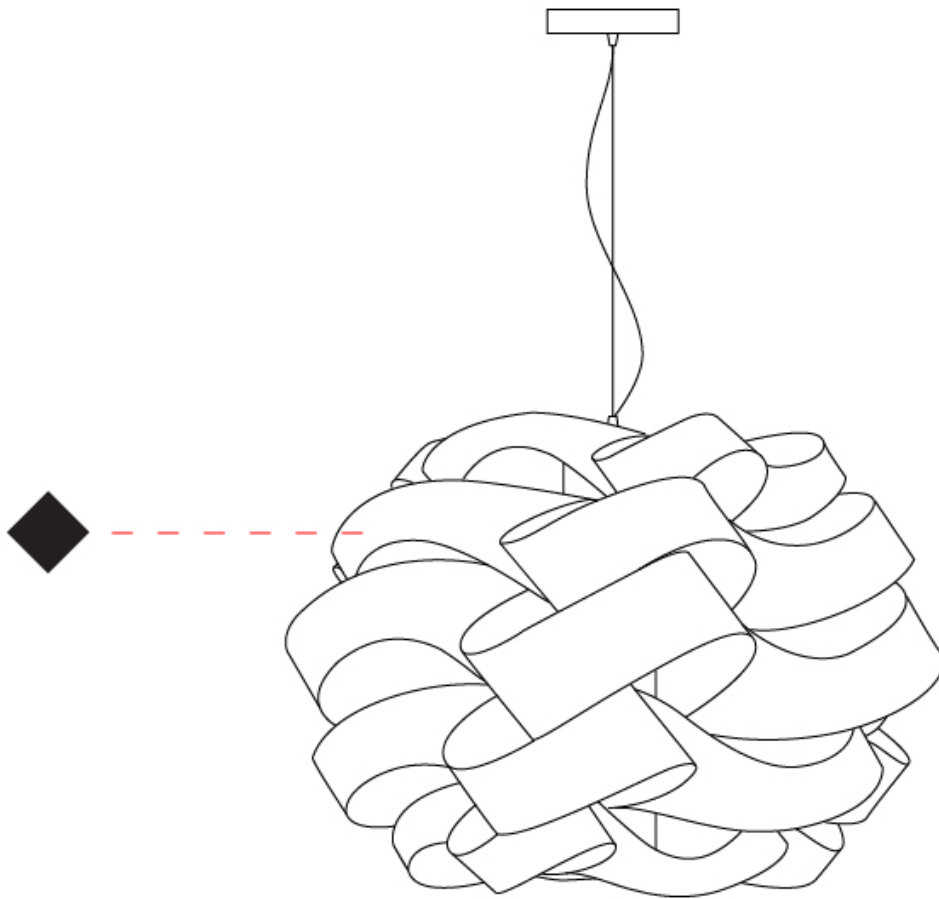

D61005-

PROJECT	_____
TYPE	_____
SPECIFIER	_____
QUANTITY	_____
DATE	_____